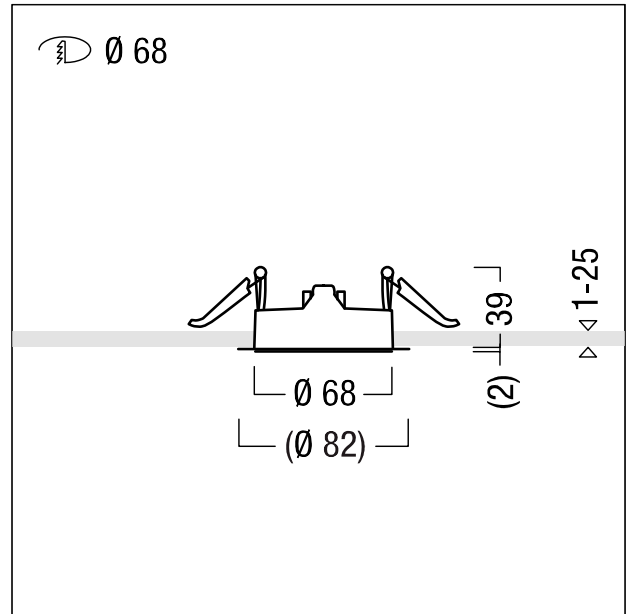

Planar ring

Planar ring for PANOS R68 mm; for recessed flush-fitting installation of PANOS R R68 recessed luminaires (TL version flush with ceiling/trimless) in plaster ceilings; made of aluminium, coated white, perforated with plastering edge; dimensions: Dimensions: Ø82 x 41 mm

ZS_PAI_F_INF_R68_PLANAR.jpg

ZS_PAN_M_INF_R68_PLANAR.wmf