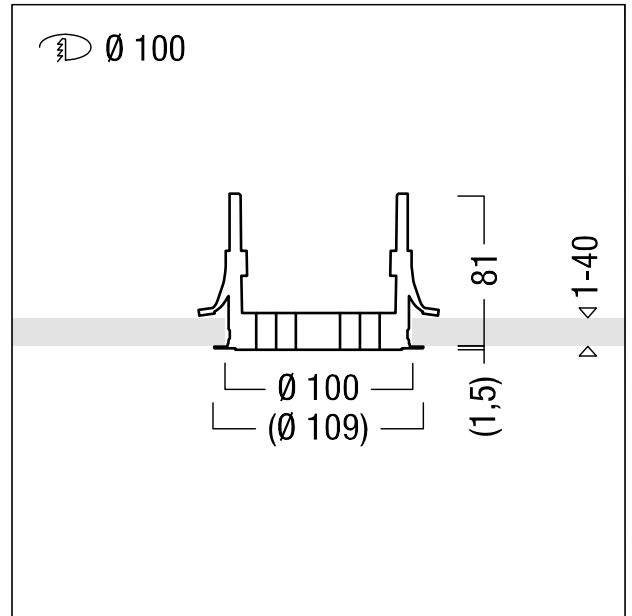

Planar ring

Planar ring for PANOS R100 mm; for recessed flush-fitting installation of PANOS recessed luminaires (TL version) in plaster ceilings; made of polycarbonate (PC), white, perforated with plastering edge; {Produktabmessungen; planar ring for PANOS R R200 Wallwasher must be ordered.

ZS_PAI_F_E100_Ring_rahmenlos.jpg

ZS_PAN_M_INF_E100_PLANAR_PC.wmf