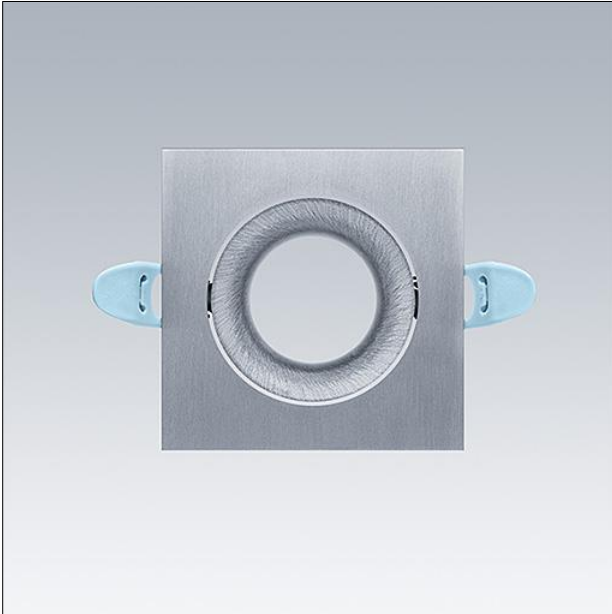

Accessory Lily spotlight

Square matt, adjustable silver trim for LILY light engine as an accessory.

Material: die-cast aluminium, silver

Weight: 0.09 kg

TE_LILY_F_ADJUST_trim_SQ_SAT.jpg

Light Distribution

STD - standard