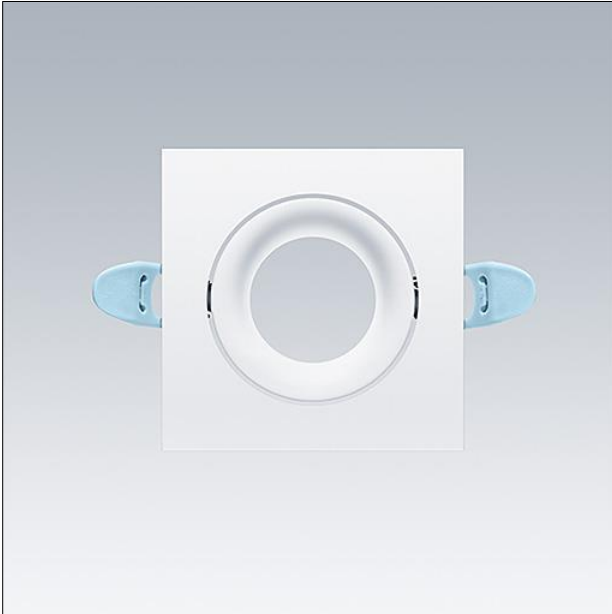

Accessory Lily spotlight

Square matt, adjustable white trim for LILY light engine as an accessory.

Material: die-cast aluminium, white

Weight: 0.09 kg

TE_LILY_F_ADJUST_trim_SQ_WH.jpg