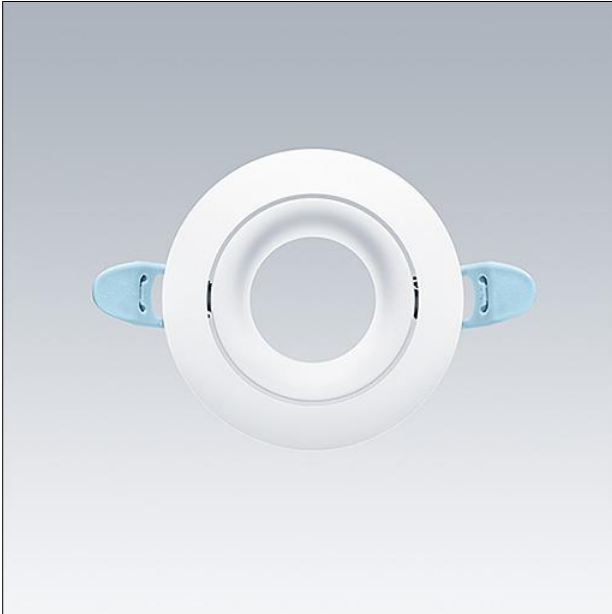

### Accessory Lily spotlight

Round, matt, adjustable white trim for LILY light engine as an accessory  
Material: die-cast aluminium, white  
Weight: 0.08 kg

TE\_LILY\_F\_ADJUST\_trim\_WH.jpg

Light Distribution