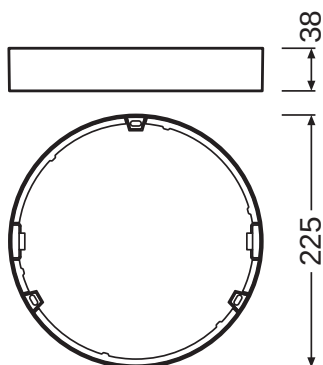

### Dimensions & Weight

Diameter	225 mm
Height	38 mm
Product weight	67.00 g

## DOWNLOAD DATA

DOWNLOAD DATA	
	User instruction User Instruction DL Slim Frame Round
	PRODUCT DATASHEET Frame 210 WT
	Tender documents Tender Text 4058075079199

**LOGISTICAL DATA**

Product code	Packaging unit (Pieces/Unit)	Dimensions (length x width x height)	Gross weight	Volume
4058075079199	Folding box 1	43 mm x 235 mm x 235 mm	156.00 g	2.37 dm <sup>3</sup>
4058075079205	Shipping box 6	280 mm x 245 mm x 265 mm	1222.00 g	18.18 dm <sup>3</sup>