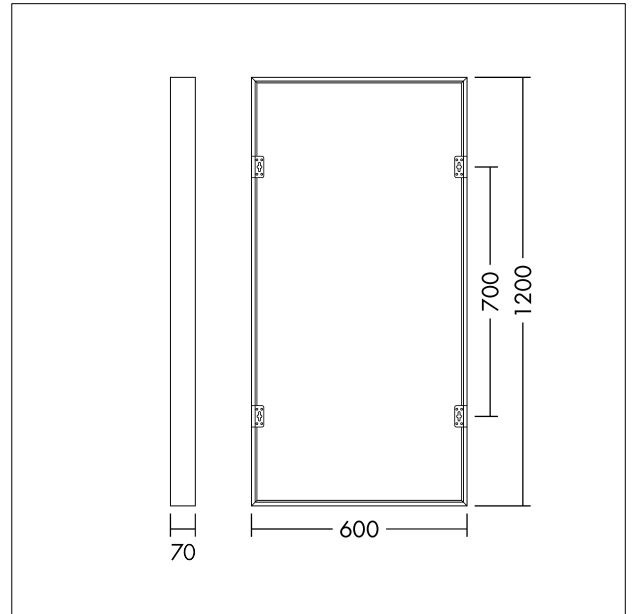

Accessory for LED recessed panel

Surface mounting kit for 12x6 THORNeco LED Panels (Anna Vario, Anna Vario Flex, Caro). Compatible with THORNeco Just Emergency kit. Weight: 1.2 kg

TE_ANNA_F_1200_MountBox.jpg

TE_ANNA_M_SURFACE_MOUNT_BOX_1200x600.wmf