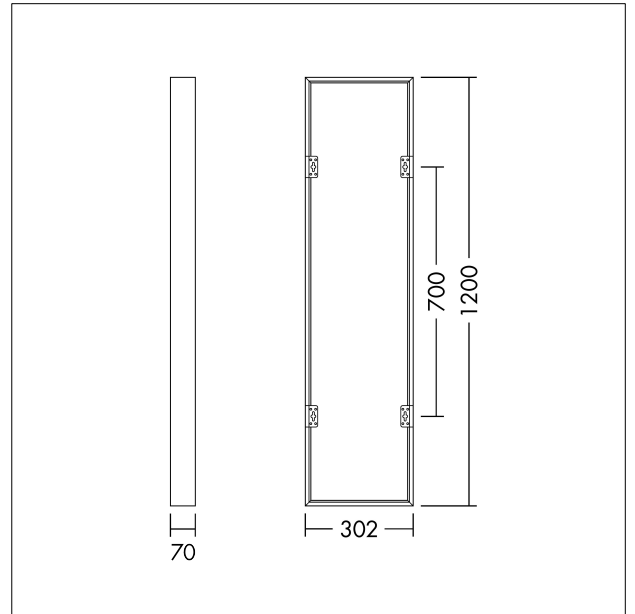

Accessory for LED recessed panel

Surface mounting kit for 12x3 THORNeco LED Panels (Anna Vario, Anna Vario Flex, Caro). Compatible with THORNeco Just Emergency kit. Weight: 1.05 kg

TE_ANNA_F_1200_MountBox.jpg

TE_ANNA_M_SURFACE_MOUNT_BOX_1200x302.wmf