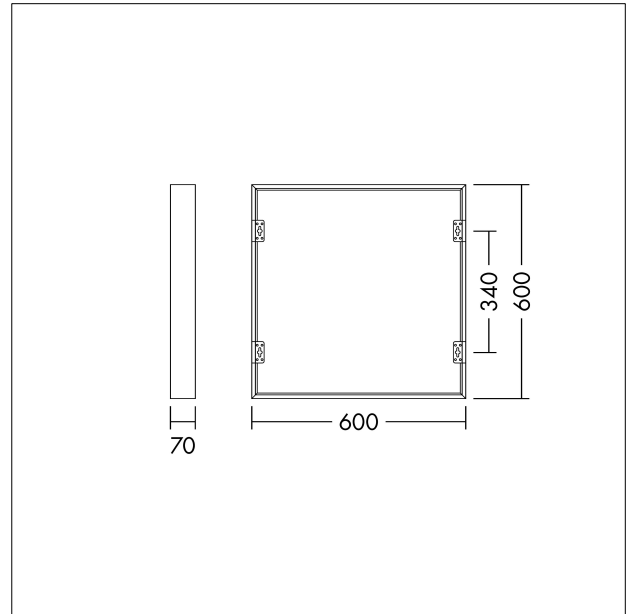

Accessory for LED recessed panel

Surface mounting kit for Q596 THORNeco LED Panels (Anna Vario, Anna Vario Flex, Caro). Compatible with THORNeco Just Emergency kit. Weight: 0.9 kg

TE_ANNA_F_60_mount_box_persp.jpg

TE_ANNA_M_SURFACE_MOUNT_BOX_600x600.wmf

Light Distribution

STD - standard