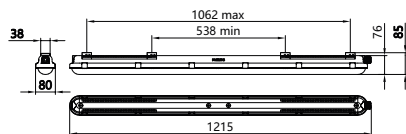

CoreLine waterproof gen3

Dimensional drawing