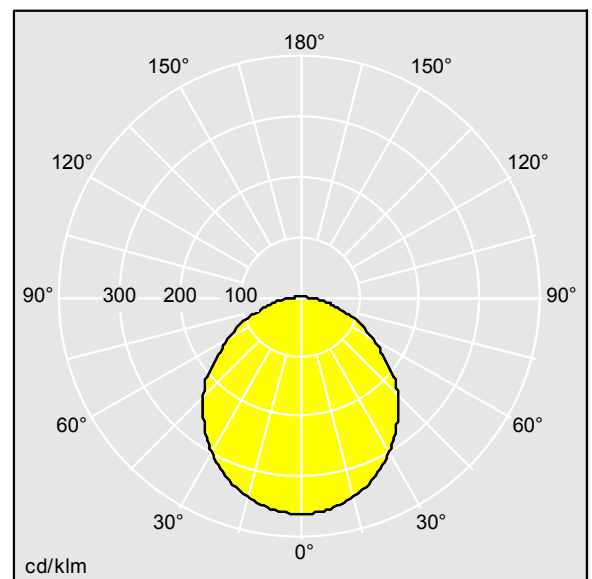

96629370 KAT SQ 2000-840 HF

LED 16W KATO_HO_84	CB	IP65	IK10	CE	850°C	T _a -15 +35
--------------------	----	------	------	----	-------	---------------------------

Katona

A very slim, square functional LED luminaire. Fixed output LED driver. Body: white polycarbonate. Diffuser: opal polycarbonate. Class II electrical, IP65, IK10. Complete with 4000K LED. Suitable for direct mounting to wall or ceiling. Loop-in, loop-out is possible for cables up to 2.5mm². BESA compatible.

Dimensions: 277 x 277 x 58 mm
 Luminaire input power: 16.3 W
 Luminaire luminous flux: 1950 lm
 Luminaire efficacy: 120 lm/W
 Weight: 0.99 kg

TLG_KATO_F_SQ_PDB.jpg

TLG_KATO_M_SQ_LDS.wmf

TLG_SP_0043594.ltd

Lamp position: STD - standard
 Light Source: LED
 Luminaire luminous flux*: 1950 lm
 Luminaire efficacy*: 120 lm/W
 Lamp efficacy: 119 lm/W
 Colour Rendering Index min.: 80
 LOR: 1,00 ULOR: 0,03 DLOR: 0,97

Ballast: 1 x 87500566 DRV TR LC 20W 500MA fixC C
 SNC
 Correlated colour temperature: 4000 Kelvin
 Chromaticity tolerance (initial MacAdam): 3
 Rated median useful life*:
 L80 50000h at 35°C
 Luminaire input power*: 16.3 W Power factor = 0.91
 Dimming: FIX