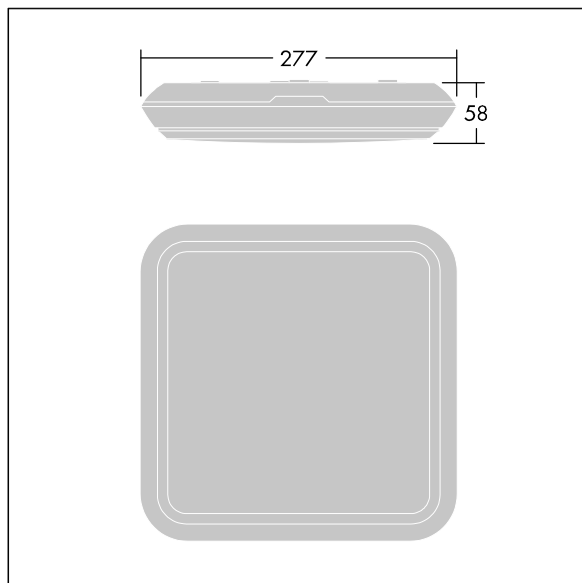

96629370 KAT SQ 2000-840 HF

LED 16W KATO_HO_84	CB	IP65	IK10	CE	850°C	T _a -15 +35
--------------------	----	------	------	----	-------	---------------------------

Katona

A very slim, square functional LED luminaire. Fixed output LED driver. Body: white polycarbonate. Diffuser: opal polycarbonate. Class II electrical, IP65, IK10. Complete with 4000K LED. Suitable for direct mounting to wall or ceiling. Loop-in, loop-out is possible for cables up to 2.5mm². BESA compatible.

Dimensions: 277 x 277 x 58 mm
 Luminaire input power: 16.3 W
 Luminaire luminous flux: 1950 lm
 Luminaire efficacy: 120 lm/W
 Weight: 0.99 kg

TLG_KATO_F_SQ_PDB.jpg

TLG_KATO_M_SQ_LDS.wmf

TLG_SP_0043594.ltd

Lamp position: STD - standard
 Light Source: LED
 Luminaire luminous flux*: 1950 lm
 Luminaire efficacy*: 120 lm/W
 Lamp efficacy: 119 lm/W
 Colour Rendering Index min.: 80
 LOR: 1,00 ULOR: 0,03 DLOR: 0,97