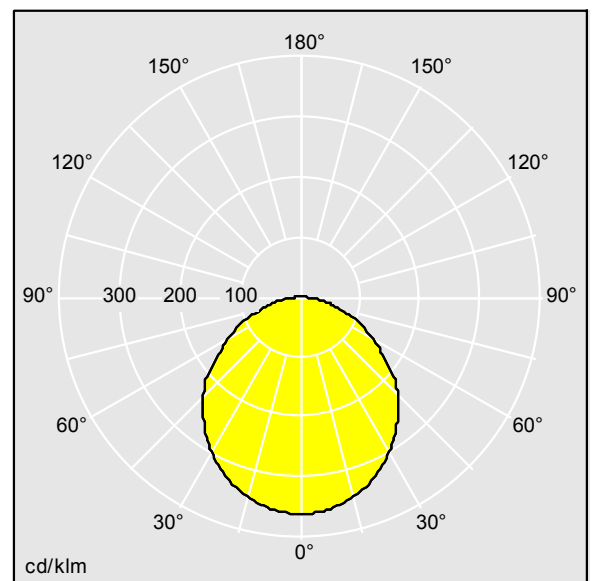

96629366 KAT RD 1400-840 HF

LED 12W KATO_MO_84	CB		IP65		IK10			850 °C	T _a -15 +35
--------------------	----	--	------	--	------	--	--	--------	---------------------------

Katona

A very slim, round functional LED luminaire. LED driver.
 Body: white polycarbonate. Diffuser: opal polycarbonate.
 Class II electrical, IP65, IK10. Complete with 4000K LED.
 Suitable for direct mounting to wall or ceiling. Loop-in, loop-out is possible for cables up to 2.5mm². BESA compatible.

Dimensions: Ø307 x 58 mm
 Luminaire input power: 11.7 W
 Luminaire luminous flux: 1400 lm
 Luminaire efficacy: 120 lm/W
 Weight: 0.94 kg

TLG_KATO_F_RD_PDB.jpg

TLG_KATO_M_RD_LDS.wmf

TLG_SP_0043598.ltd

Lamp position: STD - standard
 Light Source: LED
 Luminaire luminous flux*: 1400 lm
 Luminaire efficacy*: 120 lm/W
 Lamp efficacy: 119 lm/W
 Colour Rendering Index min.: 80

Ballast: 1 x 87500577 DRV TR LC 10W 350mA 28.6V
 F #fixC C SNC
 Correlated colour temperature: 4000 Kelvin
 Chromaticity tolerance (initial MacAdam): 3
 Rated median useful life*:
 L80 50000h at 35°C
 Luminaire input power*: 11.7 W Power factor = 0.91
 LOR: 1,00 ULOR: 0,03 DLOR: 0,97