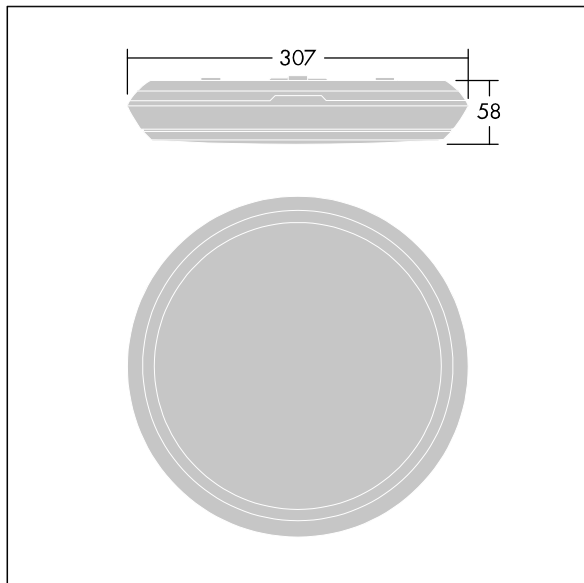

96629366 KAT RD 1400-840 HF

LED 12W KATO_MO_84	CB		IP65		IK10			850 °C	T _a -15 +35
--------------------	----	--	------	--	------	--	--	--------	---------------------------

Katona

A very slim, round functional LED luminaire. LED driver.
 Body: white polycarbonate. Diffuser: opal polycarbonate.
 Class II electrical, IP65, IK10. Complete with 4000K LED.
 Suitable for direct mounting to wall or ceiling. Loop-in, loop-out is possible for cables up to 2.5mm². BESA compatible.

Dimensions: Ø307 x 58 mm
 Luminaire input power: 11.7 W
 Luminaire luminous flux: 1400 lm
 Luminaire efficacy: 120 lm/W
 Weight: 0.94 kg

TLG_KATO_F_RD_PDB.jpg

TLG_KATO_M_RD_LDS.wmf

TLG_SP_0043598.ltd

Lamp position: STD - standard
 Light Source: LED
 Luminaire luminous flux*: 1400 lm
 Luminaire efficacy*: 120 lm/W
 Lamp efficacy: 119 lm/W
 Colour Rendering Index min.: 80