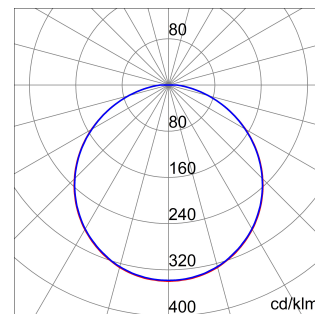

DIMENSIONAL

PHOTOMETRIC DISTRIBUTION

TECHNICAL SYMBOLOGY

IP
IP20 - IP54

IK
IK08

GWT
750 °C

STANDARDS/APPROVALS

Data, measures, designs and pictures are for information purpose only, last update 16/01/2023. They can be changed at any moment, therefore it is always recommended to read the last updated version published on the website www.gewiss.com. Lumen output and system power are subject to a tolerance of +/- 10%. Unless stated otherwise, the values apply to an ambient temperature of 25°C. Terms of warranty at <https://www.gewiss.com/it/en/company/landingpage/led-warranty>. - 1 of 2