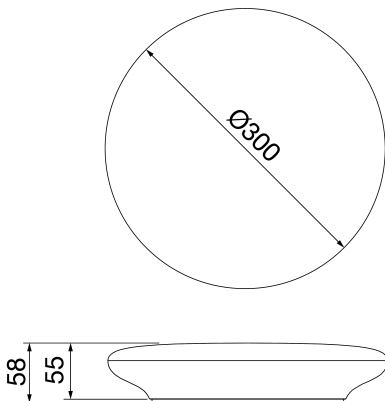

DIMENSIONAL