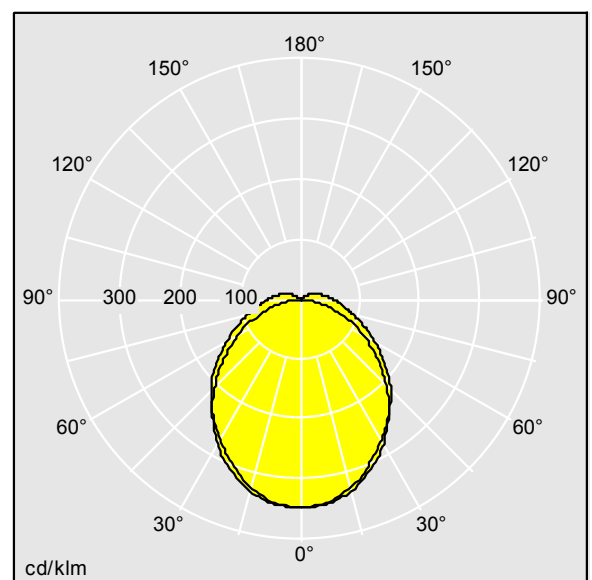

D42271AA_AQFPRO_L_LED6400-840_PC_MB_HF.idt

Lamp position: STD - standard
Light Source: LED
Luminaire luminous flux*: 6790 lm
Luminaire efficacy*: 129 lm/W
Colour Rendering Index min.: 80
Ballast: 1 x 00156022 DRV FP LC 54W 350mA 153V
F #FY-0717-2 SC
Correlated colour temperature: 4000 Kelvin

Chromaticity tolerance (initial MacAdam): 3
Rated median useful life*:
L80 50000h at 25°C
Luminaire input power*: 52.7 W Power factor = 0.96
Dimming: HF
Maintenance category: E - Dust-proof IP5X
Total harmonic distortion (THD): 10.26 %
LOR: 1,00 ULOR: 0,07 DLOR: 0,94

Please also consult the additional information on the next page

Thorn Lighting is constantly developing and improving its products. The right is reserved to change specifications without prior notification or public announcement.
© Thorn Lighting