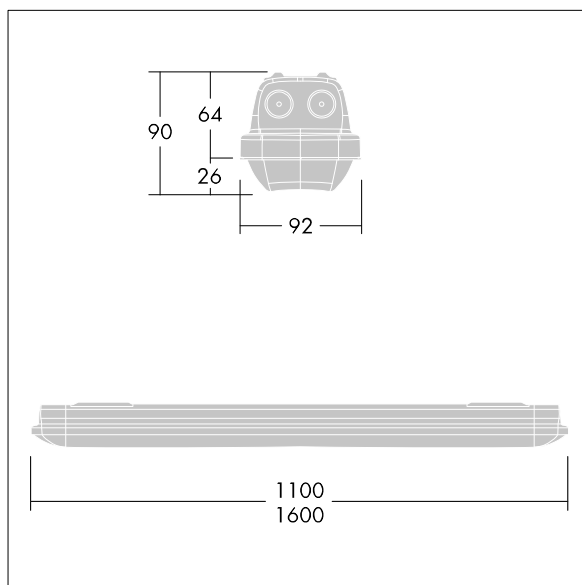

TLG_AQUP_M_LD1.wmf