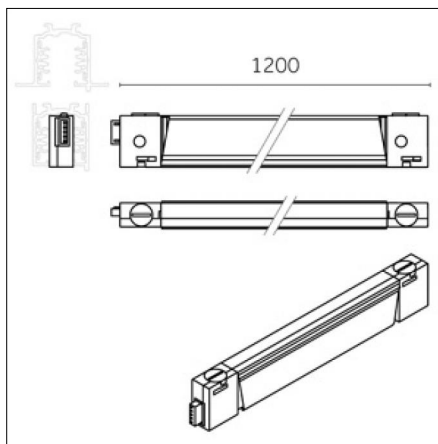

Accessories

Code 0.26507.0000

Type: Structural

Physical features

Finishing: Without finish / Natural aluminium

Length: 1200mm

Luminaire constructed in conformity with Directives 2014/35/EU (LV), 2014/30/EU (EMC), 2009/125/EC (Ecodesign) with Regulations (EC) No 245/2009, (EU) No 347/2010 and (EU) 2015/1428 (for luminaires with fluorescent and metal halide lamps only), 2009/125/EC (Ecodesign) with Regulations (EU) No 1194/2012 and 2015/1428 (for LED luminaires only), 2011/65/EU (RoHS 2) and 2012/19/EU (WEEE).