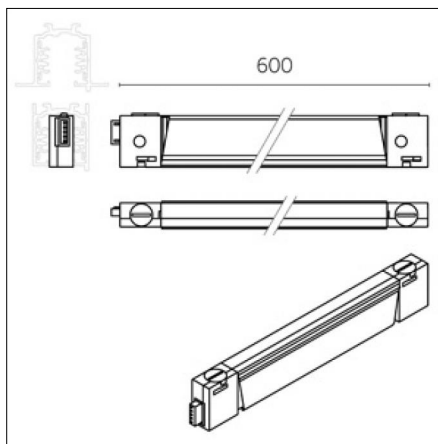

Accessories

Code 0.26504.0000

Type: Structural

Physical features

Finishing: Without finish / Natural aluminium

Length: 600mm

Luminaire constructed in conformity with Directives 2014/35/EU (LV), 2014/30/EU (EMC), 2009/125/EC (Ecodesign) with Regulations (EC) No 245/2009, (EU) No 347/2010 and (EU) 2015/1428 (for luminaires with fluorescent and metal halide lamps only), 2009/125/EC (Ecodesign) with Regulations (EU) No 1194/2012 and 2015/1428 (for LED luminaires only), 2011/65/EU (RoHS 2) and 2012/19/EU (WEEE).