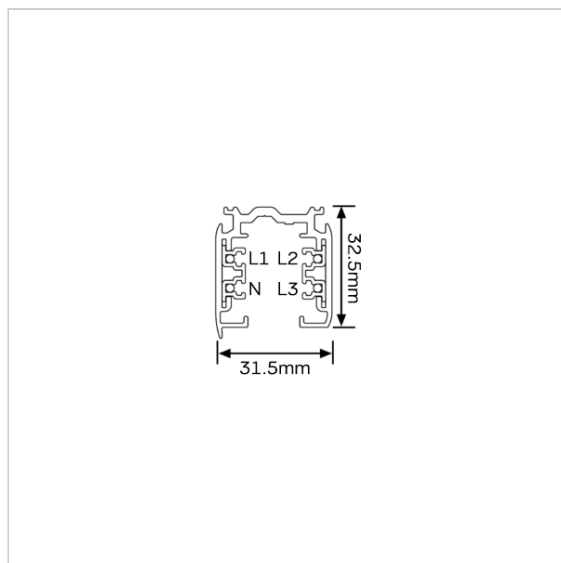

NORDIC XTS 4100 Tracks surface mounted

NORDIC ALUMINIUM

SKU : 6410014506018

Color : Black

All rated values @ ambient temperature of 25° C. Electric and photometric values are initially subject to a tolerance of +/- 10%. Tolerance of color temperature +/- 150K. Technical data can change without prior notice.