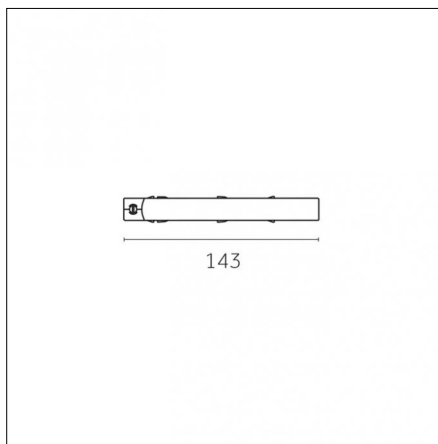

Accessories

Code 0.02485.0010

Type: Electrical

Physical features

Finishing: White (Standard)

Luminaire constructed in conformity with Directives 2014/35/EU (LV), 2014/30/EU (EMC), 2009/125/EC (Ecodesign) with Regulations (EC) No 245/2009, (EU) No 347/2010 and (EU) 2015/1428 (for luminaires with fluorescent and metal halide lamps only), 2009/125/EC (Ecodesign) with Regulations (EU) No 1194/2012 and 2015/1428 (for LED luminaires only), 2011/65/EU (RoHS 2) and 2012/19/EU (WEEE).