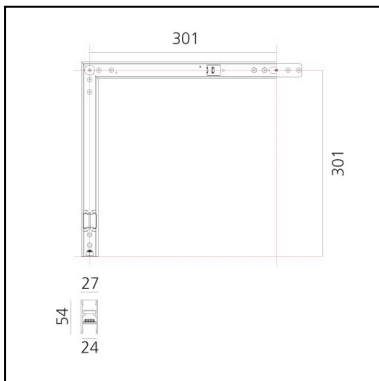

Notes

Each angle element is provided with a mechanical joint to connect two suspended coplanar modules. A suspension cable is also included. 90° angle cover has to be ordered separately. Depending on the driver, the product can be undimmable or dimmable DALI.

DESCRIPTION

A.24 is a new comprehensive and flexible system to design light in space. A single profile, only 24 mm thick, can be installed in the recessed, ceiling or suspension mode to continuously follow the angles on a flat or three-dimensional surface. This profile hosts to a variety of performance options: diffused light, sharp optical units with three beam angles, or a smart magnetic track. This makes A.24 a flexible system, as well as an open platform to accommodate other products from the Architectural collection. The suspension version also features direct emission. The three solutions can be alternated to match the architecture and the room functions with utmost flexibility. The competence of Artemide is revealed by the quality of light, as well as by the ability of A.24 to freely move in space, with direct power connection points up to 14 metres apart.

FEATURES

- Product Code: **AQ45004**
- Colour: **Black**
- Installation: **Suspension**
- Series: **Architectural Indoor**
- Environment: **Indoor**
- Emission: **Direct**
- design by: **Carlotta de Bevilacqua**

DIMENSIONS

- Length: **301 mm**
- Width: **301 mm**
- Height: **54 mm**
- Weight: **kg 0.87**