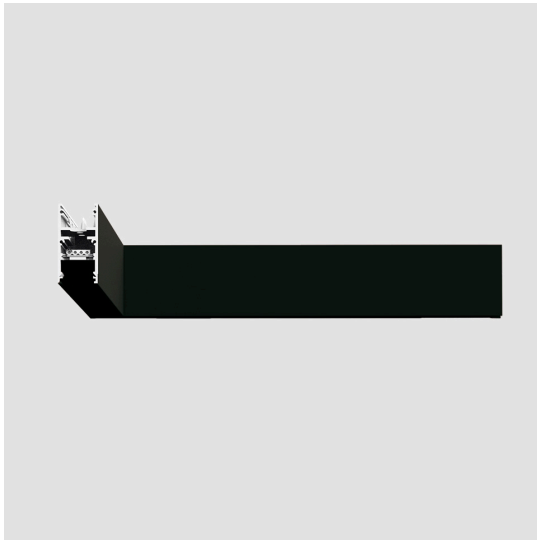

A.24 - Suspension Sharping Emission - 90° Angle (same plane) - Not lit - Black

Carlotta de Bevilacqua

IP20  

Notes

Each angle element is provided with a mechanical joint to connect two suspended coplanar modules. A suspension cable is also included. 90° angle cover has to be ordered separately. Depending on the driver, the product can be undimmable or dimmable DALI.

DESCRIPTION

A.24 is a new comprehensive and flexible system to design light in space. A single profile, only 24 mm thick, can be installed in the recessed, ceiling or suspension mode to continuously follow the angles on a flat or three-dimensional surface. This profile hosts to a variety of performance options: diffused light, sharp optical units with three beam angles, or a smart magnetic track. This makes A.24 a flexible system, as well as an open platform to accommodate other products from the Architectural collection. The suspension version also features direct emission. The three solutions can be alternated to match the architecture and the room functions with utmost flexibility. The competence of Artemide is revealed by the quality of light, as well as by the ability of A.24 to freely move in space, with direct power connection points up to 14 metres apart.

DIMENSIONS

- Length: **301 mm**
- Width: **301 mm**
- Height: **54 mm**
- Weight: **kg 0.87**

Accessories

240W Ceiling power supply kit (cable length 2,2 m) - 230VAC-48VDC - IP20 - 321x91x111H - Black - Black Cable - APP Compatible AQ16104APP