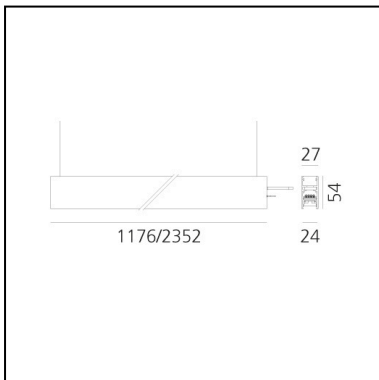

A.24 - Suspension Sharping Emission - Linear Module - Direct Emission - 2352mm - 62° - 3000K - Black

Carlotta de Bevilacqua

IP20    Dimmerable: 

LUMINAIRE

- Watt: **45W**
- Delivered lumen output: **3461lm**
- CCT: **3000K**
- Efficiency: **87%**
- Efficacy: **76.92lm/W**
- CRI: **90**

DIMENSIONS

- Length: **2352 mm**
- Width: **27 mm**
- Height: **54 mm**
- Weight: **kg 2.68**

SOURCES INCLUDED

- Category: **Led**
- Number: **1**
- Watt: **50W**
- Color temperature (K): **3000K**
- CRI: **90**