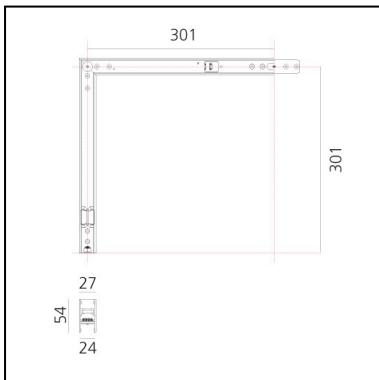

LUMINAIRE

- Watt: **14W**
- Delivered lumen output: **1421lm**
- CCT: **3000K**
- Efficiency: **57%**
- Efficacy: **101.50lm/W**
- CRI: **90**

DESCRIPTION

A.24 is a new comprehensive and flexible system to design light in space. A single profile, only 24 mm thick, can be installed in the recessed, ceiling or suspension mode to continuously follow the angles on a flat or three-dimensional surface. This profile hosts to a variety of performance options: diffused light, sharp optical units with three beam angles, or a smart magnetic track. This makes A.24 a flexible system, as well as an open platform to accommodate other products from the Architectural collection. The suspension version also features direct emission. The three solutions can be alternated to match the architecture and the room functions with utmost flexibility. The competence of Artemide is revealed by the quality of light, as well as by the ability of A.24 to freely move in space, with direct power connection points up to 14 metres apart.

FEATURES

- Product Code: **AQ41404**
- Colour: **Black**
- Installation: **Suspension**
- Series: **Architectural Indoor**
- Environment: **Indoor**
- Emission: **Direct**
- design by: **Carlotta de Bevilacqua**

DIMENSIONS

- Length: **315 mm**
- Width: **315 mm**
- Recessed depth: **54 mm**
- Weight: **kg 0.9**

SOURCES INCLUDED

- Category: **Led**
- Number: **1**
- Color Tolerance: **MacAdam 3SDCM**
- Service Life: **Life L70(17K) 102000h**