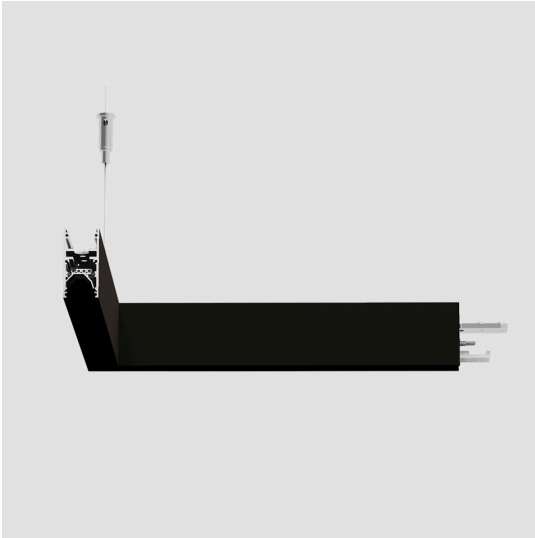

A.24 - Suspension Diffused Emission - 90° Angle (same plane) - Direct Emission - 3000K - Black

Carlotta de Bevilacqua

IP20     Dimmerable: 

LUMINAIRE

- Watt: **14W**
- Delivered lumen output: **1421lm**
- CCT: **3000K**
- Efficiency: **57%**
- Efficacy: **101.50lm/W**
- CRI: **90**

DESCRIPTION

A.24 is a new comprehensive and flexible system to design light in space. A single profile, only 24 mm thick, can be installed in the recessed, ceiling or suspension mode to continuously follow the angles on a flat or three-dimensional surface. This profile hosts to a variety of performance options: diffused light, sharp optical units with three beam angles, or a smart magnetic track. This makes A.24 a flexible system, as well as an open platform to accommodate other products from the Architectural collection. The suspension version also features direct emission. The three solutions can be alternated to match the architecture and the room functions with utmost flexibility. The competence of Artemide is revealed by the quality of light, as well as by the ability of A.24 to freely move in space, with direct power connection points up to 14 metres apart.

FEATURES

- Product Code: **AQ41404**
- Colour: **Black**
- Installation: **Suspension**
- Series: **Architectural Indoor**
- Environment: **Indoor**
- Emission: **Direct**
- design by: **Carlotta de Bevilacqua**

DIMENSIONS

- Length: **315 mm**
- Width: **315 mm**
- Recessed depth: **54 mm**
- Weight: **kg 0.9**

SOURCES INCLUDED

- Category: **Led**
- Number: **1**
- Color Tolerance: **MacAdam 3SDCM**
- Service Life: **Life L70(17K) 102000h**