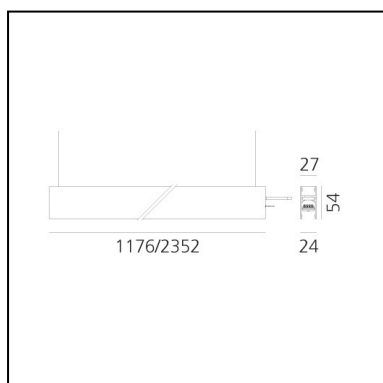

A.24 - Suspension Diffused Emission - Linear Module - Direct Emission - 2352mm - 3000K - Black

Carlotta de Bevilacqua

IP20    Dimmerable: 

LUMINAIRE

- Watt: **58W**
- Delivered lumen output: **5685lm**
- CCT: **3000K**
- Efficiency: **57%**
- Efficacy: **98.02lm/W**
- CRI: **90**

DIMENSIONS

- Length: **2352 mm**
- Width: **27 mm**
- Recessed depth: **54 mm**
- Weight: **kg 2.7**

SOURCES INCLUDED

- Category: **Led**
- Number: **1**
- Color Tolerance: **MacAdam 3SDCM**
- Service Life: **Life L70(17K) 102000h**