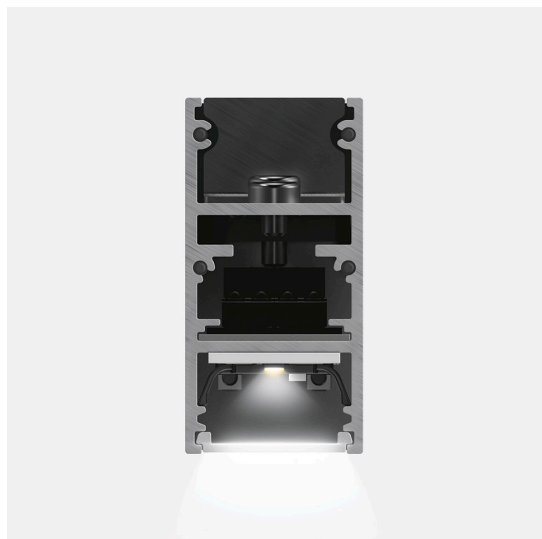

A.24 - Suspension Diffused Emission - Linear Module - Direct Emission - 2352mm - 3000K - Black

Carlotta de Bevilacqua

IP20    Dimmerable: 

LUMINAIRE

- Watt: **58W**
- Delivered lumen output: **5685lm**
- CCT: **3000K**
- Efficiency: **57%**
- Efficacy: **98.02lm/W**
- CRI: **90**

DESCRIPTION

A.24 is a new comprehensive and flexible system to design light in space. A single profile, only 24 mm thick, can be installed in the recessed, ceiling or suspension mode to continuously follow the angles on a flat or three-dimensional surface. This profile hosts to a variety of performance options: diffused light, sharp optical units with three beam angles, or a smart magnetic track. This makes A.24 a flexible system, as well as an open platform to accommodate other products from the Architectural collection. The suspension version also features direct emission. The three solutions can be alternated to match the architecture and the room functions with utmost flexibility. The competence of Artemide is revealed by the quality of light, as well as by the ability of A.24 to freely move in space, with direct power connection points up to 14 metres apart.

FEATURES

- Product Code: **AQ41204**
- Colour: **Black**
- Installation: **Suspension**
- Series: **Architectural Indoor**
- Environment: **Indoor**
- Emission: **Direct**
- design by: **Carlotta de Bevilacqua**

DIMENSIONS

- Length: **2352 mm**
- Width: **27 mm**
- Recessed depth: **54 mm**
- Weight: **kg 2.7**

SOURCES INCLUDED

- Category: **Led**
- Number: **1**
- Color Tolerance: **MacAdam 3SDCM**
- Service Life: **Life L70(17K) 102000h**