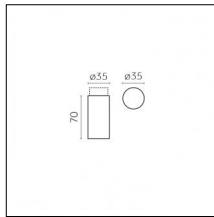

Physical features

Material: Die-cast aluminium

Mounting: Suspension

Finishing: Embossed matt white (Standard)

Weight: 0.16Kg

Notes:

Cable length 3m

Luminaire constructed in conformity with Directives 2014/35/EU (LV), 2014/30/EU (EMC), 2009/125/EC (Ecodesign) with Regulations (EC) No 245/2009, (EU) No 347/2010 and (EU) 2015/1428 (for luminaires with fluorescent and metal halide lamps only), 2009/125/EC (Ecodesign) with Regulations (EU) No 1194/2012 and 2015/1428 (for LED luminaires only), 2011/65/EU (RoHS 2) and 2012/19/EU (WEEE).

Finishing: Embossed matt white (Standard)

Code 0.25473.0031 - Mounting accessory - trimless

Finishing: Embossed matt black (Standard)

Accessories

Code 0.26042.0000 - Cylinder, Full version

Type: Optical
Finishing: Without finish / Stainles Steel / Natural aluminium (Standard)
Height: 35mm
Description: Full version

Code 0.26043.0000 - Cylinder, Full version

Type: Optical
Finishing: Without finish / Stainles Steel / Natural aluminium (Standard)
Height: 70mm
Description: Full version

Code 0.26044.0000 - Cylinder, Hollow version

Type: Optical
Finishing: Without finish / Stainles Steel / Natural aluminium (Standard)
Height: 35mm
Description: Hollow version

Code 0.26045.0000 - Cylinder, Hollow version

Type: Optical
Finishing: Without finish / Stainles Steel / Natural aluminium (Standard)
Height: 70mm
Description: Hollow version