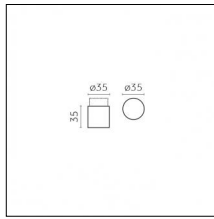

Accessories

Code 0.26042.0000 - Cylinder, Full version

Type: Optical
Finishing: Without finish / Stainles Steel / Natural aluminium (Standard)
Height: 35mm
Description: Full version