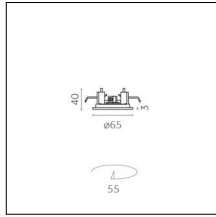

Accessories

Code 0.25470.0012 - Mounting accessory - semi recessed

Finishing: Embossed matt white (Standard)