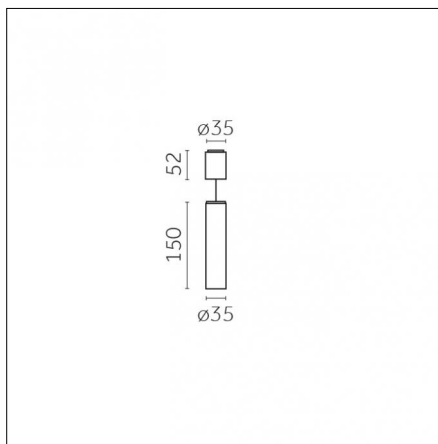

Indoor | Pendants | Yori pendant Ø35mm

Medium 22°

12

IP20

Risk 1

850°

Code 0.PH51E.WW12 (Previous product code 0.FF70B.WW12)

Light source features

Physical features

Material: Die-cast aluminium

Mounting: Suspension

Finishing: Embossed matt white (Standard)

Weight: 0.16Kg

Notes:

Cable length 3m

Luminaire constructed in conformity with Directives 2014/35/EU (LV), 2014/30/EU (EMC), 2009/125/EC (Ecodesign) with Regulations (EC) No 245/2009, (EU) No 347/2010 and (EU) 2015/1428 (for luminaires with fluorescent and metal halide lamps only), 2009/125/EC (Ecodesign) with Regulations (EU) No 1194/2012 and 2015/1428 (for LED luminaires only), 2011/65/EU (RoHS 2) and 2012/19/EU (WEEE).

Code 0.26043.0000 - Cylinder, Full version

Type: Optical
Finishing: Without finish / Stainles Steel / Natural aluminium (Standard)
Height: 70mm
Description: Full version

Code 0.26044.0000 - Cylinder, Hollow version

Type: Optical
Finishing: Without finish / Stainles Steel / Natural aluminium (Standard)
Height: 35mm
Description: Hollow version

Code 0.26045.0000 - Cylinder, Hollow version

Type: Optical
Finishing: Without finish / Stainles Steel / Natural aluminium (Standard)
Height: 70mm
Description: Hollow version