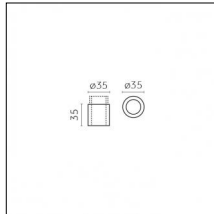

Physical features

Material: Die-cast aluminium

Mounting: Suspension

Finishing: Embossed matt white (Standard)

Weight: 0.16Kg

Notes:

Cable length 3m

Luminaire constructed in conformity with Directives 2014/35/EU (LV), 2014/30/EU (EMC), 2009/125/EC (Ecodesign) with Regulations (EC) No 245/2009, (EU) No 347/2010 and (EU) 2015/1428 (for luminaires with fluorescent and metal halide lamps only), 2009/125/EC (Ecodesign) with Regulations (EU) No 1194/2012 and 2015/1428 (for LED luminaires only), 2011/65/EU (RoHS 2) and 2012/19/EU (WEEE).

Finishing: Embossed matt white (Standard)

Code 0.25473.0031 - Mounting accessory - trimless

Finishing: Embossed matt black (Standard)

Accessories

Code 0.26042.0000 - Cylinder, Full version

Type: Optical
Finishing: Without finish / Stainles Steel / Natural aluminium (Standard)
Height: 35mm
Description: Full version

Code 0.26043.0000 - Cylinder, Full version

Type: Optical
Finishing: Without finish / Stainles Steel / Natural aluminium (Standard)
Height: 70mm
Description: Full version

Code 0.26044.0000 - Cylinder, Hollow version

Type: Optical
Finishing: Without finish / Stainles Steel / Natural aluminium (Standard)
Height: 35mm
Description: Hollow version

Code 0.26045.0000 - Cylinder, Hollow version

Type: Optical
Finishing: Without finish / Stainles Steel / Natural aluminium (Standard)
Height: 70mm
Description: Hollow version