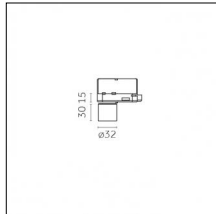

Code 0.25471.0012 - Mounting accessory - track adapter

Finishing: Embossed matt white (Standard)