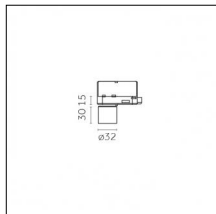

Code 0.25471.0031 - Mounting accessory - track adapter

Finishing: Embossed matt black (Standard)