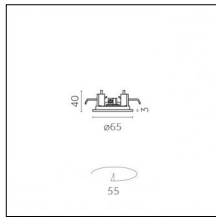

Code 0.25470.0031 - Mounting accessory - semi recessed

Finishing: Embossed matt black (Standard)