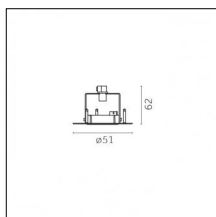

Code 0.25473.0031 - Mounting accessory - trimless

Finishing: Embossed matt black (Standard)