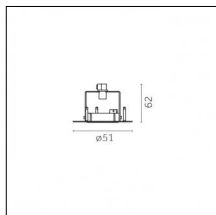

Code 0.25473.0012 - Mounting accessory - trimless

Finishing: Embossed matt white (Standard)