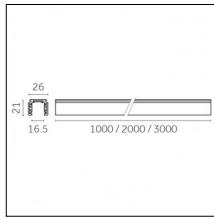

Tracks/channels

Code 0.02450.0012 - Track 48V Surface slim

Finishing: Embossed matt white (Standard)

Length: 1000mm

Description: Accessories: drivers to be ordered separately.