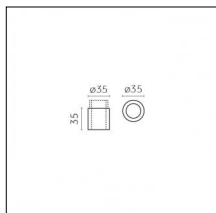

Code 0.26044.0000 - Cylinder, Hollow version

Type: Optical
Finishing: Without finish / Stainles Steel / Natural aluminium (Standard)
Height: 35mm
Description: Hollow version