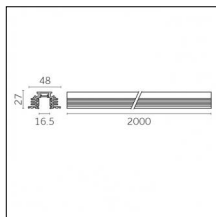

Code 0.02466.0021 - Track 48V Recessed Trimless

Finishing: Black (Standard)
Length: 2000mm
Description: Accessories: drivers to be ordered separately.