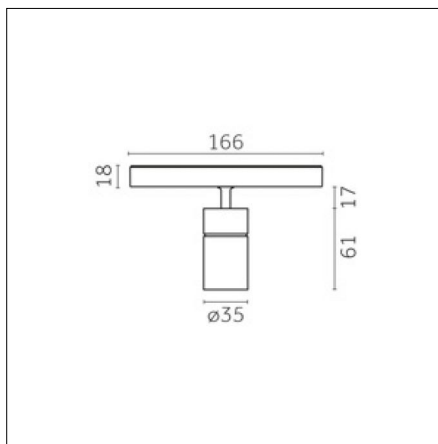

Indoor | 48V fixtures | Yori Evo 48V Mini

Very narrow 10°

12

IP20

Risk 1

850°

Code P.CN61B.HQ12

Light source features

Number of light sources: 1

Source type: LED HQ

Watt: 3.5W

Lm: 315lm

Lm/W: 90lm/W

Kelvin/CRI: 3000K / >90

SDCM/L80 B10: < 3 / 50000

Electrical features

Driver included: YES

Driver position: integrated

Driver type: Dimmer on board

Isolation class: Class III

Optical features

Beam angle: 10°

Optical type, adjustability: Adjustable

Interchangeable optic (IOS): NO

Physical features

Material: Die-cast aluminium

Fixing: Ceiling

Adjustability: 90° horizontal axis 370° vertical axis

Finishing: Embossed matt white (Standard)

Weight: 0.13Kg

Luminaire constructed in conformity with Directives 2014/35/EU (LV), 2014/30/EU (EMC), 2009/125/EC (Ecodesign) with Regulations (EC) No 245/2009, (EU) No 347/2010 and (EU) 2015/1428 (for luminaires with fluorescent and metal halide lamps only), 2009/125/EC (Ecodesign) with Regulations (EU) No 1194/2012 and 2015/1428 (for LED luminaires only), 2011/65/EU (RoHS 2) and 2012/19/EU (WEEE).

Reggiani SPA Illuminazione

Viale Monza, 16 20845 Sovico (MB) Italy
Tel. (+39) 039 2071.1 fax (+39) 039 2071 999

www.reggiani.net
contact@reggiani.net