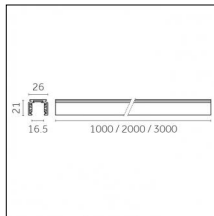

Code 0.02451.0012 - Track 48V Surface slim

Finishing: Embossed matt white (Standard)

Length: 2000mm

Description: Accessories: drivers to be ordered separately.