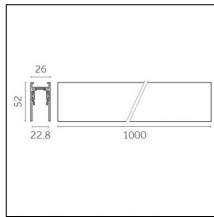

Code 0.02460.0031 - Track 48V High Surface/Pendant

Finishing: Embossed matt black (Standard)
Length: 1000mm
Description: Accessories: drivers to be ordered separately.