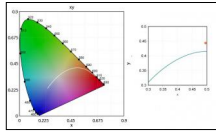

Accessories

Code 0.26713.0000 - Selective filter 2700K - 2200K

Type: Optical

Finishing: Without finish / Stainles Steel / Natural aluminium (Standard)