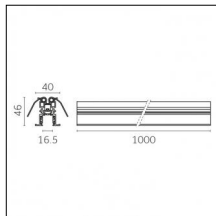

Code 0.02401.0012 - Track 48V Recessed Trim

Finishing: Embossed matt white (Standard)
Length: 1000mm
Description: Accessories: drivers to be ordered separately.