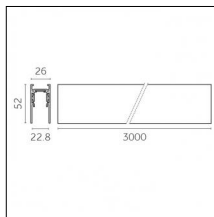

Code 0.02462.0012 - Track 48V High Surface/Pendant

Finishing: Embossed matt white (Standard)
Length: 3000mm
Description: Accessories: drivers to be ordered separately.