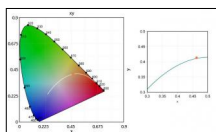

Code 0.26711.0000 - Selective filter 3000K-2700K

Type: Optical
Finishing: Without finish / Stainles Steel / Natural aluminium (Standard)