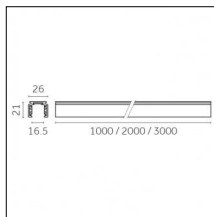

Code 0.02452.0031 - Track 48V Surface slim

Finishing: Embossed matt black (Standard)

Length: 3000mm

Description: Accessories: drivers to be ordered separately.