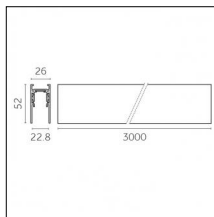

Code 0.02462.0031 - Track 48V High Surface/Pendant

Finishing: Embossed matt black (Standard)
Length: 3000mm
Description: Accessories: drivers to be ordered separately.