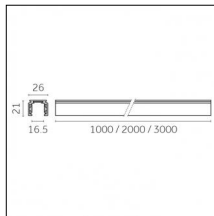

Code 0.02451.0031 - Track 48V Surface slim

Finishing: Embossed matt black (Standard)

Length: 2000mm

Description: Accessories: drivers to be ordered separately.