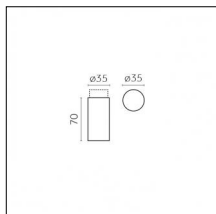

Code 0.26043.0000 - Cylinder, Full version

Type: Optical
Finishing: Without finish / Stainles Steel / Natural aluminium (Standard)
Height: 70mm
Description: Full version