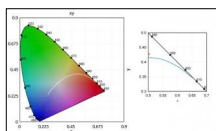

Code 0.26712.0000 - Selective filter 2700K - 2500K

Type: Optical
Finishing: Without finish / Stainles Steel / Natural aluminium (Standard)