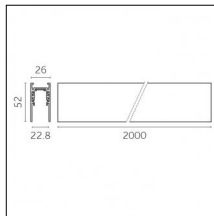

Code 0.02461.0031 - Track 48V High Surface/Pendant

Finishing: Embossed matt black (Standard)
Length: 2000mm
Description: Accessories: drivers to be ordered separately.