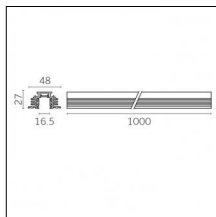

Tracks/channels

Code 0.02465.0021 - Track 48V Recessed Trimless

Finishing: Black (Standard)
Length: 1000mm
Description: Accessories: drivers to be ordered separately.