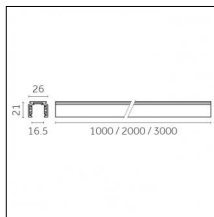

Code 0.02452.0012 - Track 48V Surface slim

Finishing: Embossed matt white (Standard)

Length: 3000mm

Description: Accessories: drivers to be ordered separately.