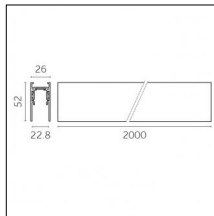

Code 0.02461.0012 - Track 48V High Surface/Pendant

Finishing: Embossed matt white (Standard)
Length: 2000mm
Description: Accessories: drivers to be ordered separately.