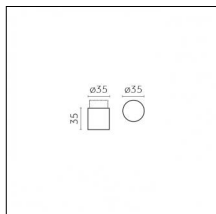

Accessories

Code 0.26042.0000 - Cylinder, Full version

Type: Optical
Finishing: Without finish / Stainles Steel / Natural aluminium (Standard)
Height: 35mm
Description: Full version