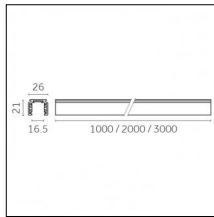

Code 0.02450.0031 - Track 48V Surface slim

Finishing: Embossed matt black (Standard)

Length: 1000mm

Description: Accessories: drivers to be ordered separately.