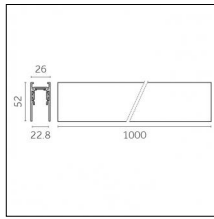

Tracks/channels

Code 0.02460.0012 - Track 48V High Surface/Pendant

Finishing: Embossed matt white (Standard)
Length: 1000mm
Description: Accessories: drivers to be ordered separately.