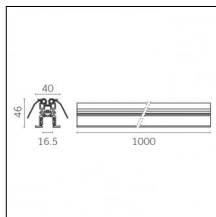

Code 0.02401.0031 - Track 48V Recessed Trim

Finishing: Embossed matt black (Standard)
Length: 1000mm
Description: Accessories: drivers to be ordered separately.