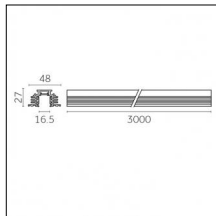

Code 0.02467.0021 - Track 48V Recessed Trimless

Finishing: Black (Standard)
Length: 3000mm
Description: Accessories: drivers to be ordered separately.