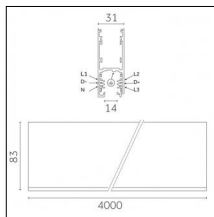

Code 0.02508.0010 - H Track | Surface/Pendant

Finishing: White (Standard)
Length: 4000mm Width: 31mm Height: 83mm