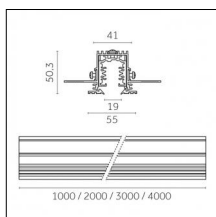

Tracks/channels

Code 0.27101.0021 - 3-circuit track Supertrack

Finishing: Black (Standard)
Length: 1000mm Width: 41mm Height: 50mm