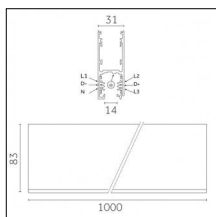

Code 0.02505.0021 - H Track | Surface/Pendant

Finishing: Black (Standard)
Length: 1000mm Width: 31mm Height: 83mm

Luminaire constructed in conformity with Directives 2014/35/EU (LV), 2014/30/EU (EMC), 2009/125/EC (Ecodesign) with Regulations (EC) No 245/2009, (EU) No 347/2010 and (EU) 2015/1428 (for luminaires with fluorescent and metal halide lamps only), 2009/125/EC (Ecodesign) with Regulations (EU) No 1194/2012 and 2015/1428 (for LED luminaires only), 2011/65/EU (RoHS 2) and 2012/19/EU (WEEE).