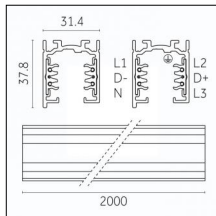

## Tracks/channels

**Code 0.02030.0010 - 3-circuit track surface/pendant**

Finishing: White (Standard)  
Length: 1000mm Width: 31.4mm Height: 37.8mm

**Code 0.02030.0021 - 3-circuit track surface/pendant**

Finishing: Black (Standard)  
Length: 1000mm Width: 31.4mm Height: 37.8mm

**Code 0.02030.0028 - 3-circuit track surface/pendant**

Finishing: Metallised grey (Standard)  
Length: 1000mm Width: 31.4mm Height: 37.8mm

**Code 0.02031.0028 - 3-circuit track surface/pendant**

Finishing: Metallised grey (Standard)  
Length: 2000mm Width: 31.4mm Height: 37.8mm

Luminaire constructed in conformity with Directives 2014/35/EU (LV), 2014/30/EU (EMC), 2009/125/EC (Ecodesign) with Regulations (EC) No 245/2009, (EU) No 347/2010 and (EU) 2015/1428 (for luminaires with fluorescent and metal halide lamps only), 2009/125/EC (Ecodesign) with Regulations (EU) No 1194/2012 and 2015/1428 (for LED luminaires only), 2011/65/EU (RoHS 2) and 2012/19/EU (WEEE).

### Code 0.02033.0028 - 3-circuit track surface/pendant

Finishing: Metallised grey (Standard)  
Length: 4000mm Width: 31.4mm Height: 37.8mm

Luminaire constructed in conformity with Directives 2014/35/EU (LV), 2014/30/EU (EMC), 2009/125/EC (Ecodesign) with Regulations (EC) No 245/2009, (EU) No 347/2010 and (EU) 2015/1428 (for luminaires with fluorescent and metal halide lamps only), 2009/125/EC (Ecodesign) with Regulations (EU) No 1194/2012 and 2015/1428 (for LED luminaires only), 2011/65/EU (RoHS 2) and 2012/19/EU (WEEE).