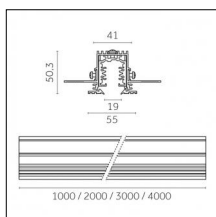

Code 0.27102.0021 - 3-circuit track Supertrack

Finishing: Black (Standard)
Length: 2000mm Width: 41mm Height: 50mm