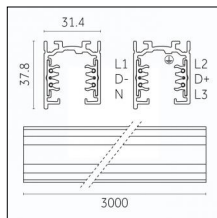

Code 0.02032.0028 - 3-circuit track surface/pendant

Finishing: Metallised grey (Standard)
Length: 3000mm Width: 31.4mm Height: 37.8mm