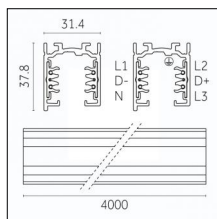

## Tracks/channels

**Code 0.02030.0010 - 3-circuit track surface/pendant**

Finishing: White (Standard)  
Length: 1000mm Width: 31.4mm Height: 37.8mm

**Code 0.02030.0021 - 3-circuit track surface/pendant**

Finishing: Black (Standard)  
Length: 1000mm Width: 31.4mm Height: 37.8mm

**Code 0.02030.0028 - 3-circuit track surface/pendant**

Finishing: Metallised grey (Standard)  
Length: 1000mm Width: 31.4mm Height: 37.8mm

**Code 0.02031.0028 - 3-circuit track surface/pendant**

Finishing: Metallised grey (Standard)  
Length: 2000mm Width: 31.4mm Height: 37.8mm

Luminaire constructed in conformity with Directives 2014/35/EU (LV), 2014/30/EU (EMC), 2009/125/EC (Ecodesign) with Regulations (EC) No 245/2009, (EU) No 347/2010 and (EU) 2015/1428 (for luminaires with fluorescent and metal halide lamps only), 2009/125/EC (Ecodesign) with Regulations (EU) No 1194/2012 and 2015/1428 (for LED luminaires only), 2011/65/EU (RoHS 2) and 2012/19/EU (WEEE).

### Code 0.02033.0028 - 3-circuit track surface/pendant

Finishing: Metallised grey (Standard)  
Length: 4000mm Width: 31.4mm Height: 37.8mm

Luminaire constructed in conformity with Directives 2014/35/EU (LV), 2014/30/EU (EMC), 2009/125/EC (Ecodesign) with Regulations (EC) No 245/2009, (EU) No 347/2010 and (EU) 2015/1428 (for luminaires with fluorescent and metal halide lamps only), 2009/125/EC (Ecodesign) with Regulations (EU) No 1194/2012 and 2015/1428 (for LED luminaires only), 2011/65/EU (RoHS 2) and 2012/19/EU (WEEE).