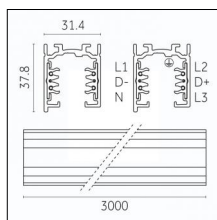

Tracks/channels

Code 0.02032.0010 - 3-circuit track surface/pendant

Finishing: White (Standard)
Length: 3000mm Width: 31.4mm Height: 37.8mm