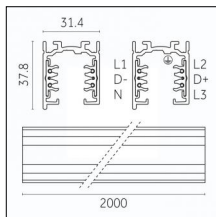

## Tracks/channels

**Code 0.02030.0010 - 3-circuit track surface/pendant**

Finishing: White (Standard)  
Length: 1000mm Width: 31.4mm Height: 37.8mm

**Code 0.02030.0021 - 3-circuit track surface/pendant**

Finishing: Black (Standard)  
Length: 1000mm Width: 31.4mm Height: 37.8mm

**Code 0.02030.0028 - 3-circuit track surface/pendant**

Finishing: Metallised grey (Standard)  
Length: 1000mm Width: 31.4mm Height: 37.8mm

**Code 0.02031.0028 - 3-circuit track surface/pendant**

Finishing: Metallised grey (Standard)  
Length: 2000mm Width: 31.4mm Height: 37.8mm

Luminaire constructed in conformity with Directives 2014/35/EU (LV), 2014/30/EU (EMC), 2009/125/EC (Ecodesign) with Regulations (EC) No 245/2009, (EU) No 347/2010 and (EU) 2015/1428 (for luminaires with fluorescent and metal halide lamps only), 2009/125/EC (Ecodesign) with Regulations (EU) No 1194/2012 and 2015/1428 (for LED luminaires only), 2011/65/EU (RoHS 2) and 2012/19/EU (WEEE).

### Code 0.02033.0028 - 3-circuit track surface/pendant

Finishing: Metallised grey (Standard)  
Length: 4000mm Width: 31.4mm Height: 37.8mm

Luminaire constructed in conformity with Directives 2014/35/EU (LV), 2014/30/EU (EMC), 2009/125/EC (Ecodesign) with Regulations (EC) No 245/2009, (EU) No 347/2010 and (EU) 2015/1428 (for luminaires with fluorescent and metal halide lamps only), 2009/125/EC (Ecodesign) with Regulations (EU) No 1194/2012 and 2015/1428 (for LED luminaires only), 2011/65/EU (RoHS 2) and 2012/19/EU (WEEE).