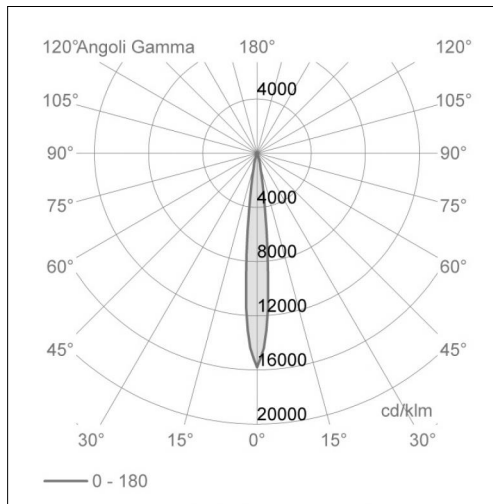

Photometries

0_GH62B_HC_31.ies

0_GH62B_HC_31.LDT