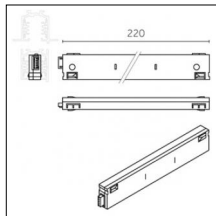

Code 0.26501.0000 - Standard spacer - 220mm

Type: Structural
Finishing: Without finish / Stainles Steel / Natural aluminium (Standard)
Length: 220mm