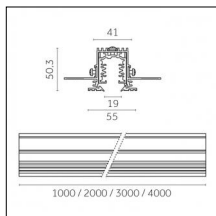

Code 0.27103.0021 - 3-circuit track Supertrack

Finishing: Black (Standard)
Length: 3000mm Width: 41mm Height: 50mm