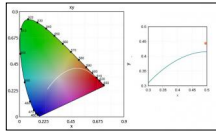

Code 0.26426.0000 - Selective filter 2700K - 2200K

Type: Optical
Finishing: Without finish / Stainles Steel / Natural aluminium (Standard)