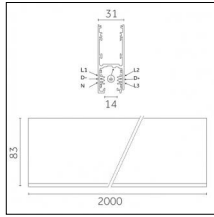

Tracks/channels

Code 0.02506.0010 - H Track | Surface/Pendant

Finishing: White (Standard)
Length: 2000mm Width: 31mm Height: 83mm