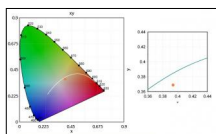

Code 0.26567.0000 - Selective filter 3000K-3600K

Type: Optical
Finishing: Without finish / Stainles Steel / Natural aluminium (Standard)