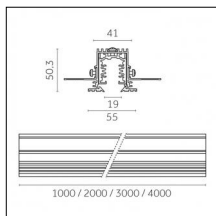

Code 0.27104.0021 - 3-circuit track Supertrack

Finishing: Black (Standard)
Length: 4000mm Width: 41mm Height: 50mm