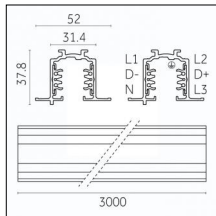

## Tracks/channels

**Code 0.02030.0010 - 3-circuit track surface/pendant**

Finishing: White (Standard)  
Length: 1000mm Width: 31.4mm Height: 37.8mm

**Code 0.02030.0021 - 3-circuit track surface/pendant**

Finishing: Black (Standard)  
Length: 1000mm Width: 31.4mm Height: 37.8mm

**Code 0.02030.0028 - 3-circuit track surface/pendant**

Finishing: Metallised grey (Standard)  
Length: 1000mm Width: 31.4mm Height: 37.8mm

**Code 0.02031.0028 - 3-circuit track surface/pendant**

Finishing: Metallised grey (Standard)  
Length: 2000mm Width: 31.4mm Height: 37.8mm

Luminaire constructed in conformity with Directives 2014/35/EU (LV), 2014/30/EU (EMC), 2009/125/EC (Ecodesign) with Regulations (EC) No 245/2009, (EU) No 347/2010 and (EU) 2015/1428 (for luminaires with fluorescent and metal halide lamps only), 2009/125/EC (Ecodesign) with Regulations (EU) No 1194/2012 and 2015/1428 (for LED luminaires only), 2011/65/EU (RoHS 2) and 2012/19/EU (WEEE).

## Tracks/channels

**Code 0.02036.0010 - 3-circuit track recessed**

Finishing: White (Standard)  
Length: 3000mm Width: 52mm Height: 37.8mm

**Code 0.02036.0021 - 3-circuit track recessed**

Finishing: Black (Standard)  
Length: 3000mm Width: 52mm Height: 37.8mm