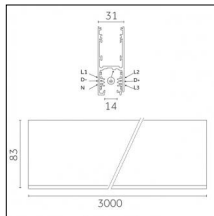

Code 0.02507.0010 - H Track | Surface/Pendant

Finishing: White (Standard)
Length: 3000mm Width: 31mm Height: 83mm