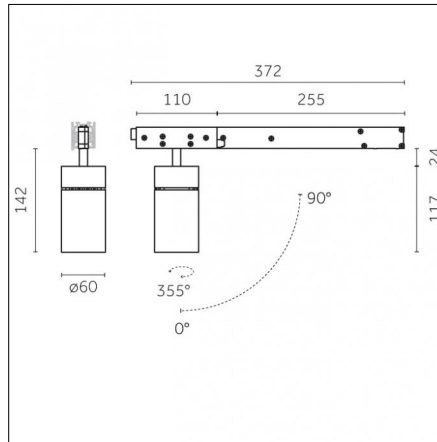

Indoor | Track mounted luminaires | Yori Evo Ghostrack

Narrow 12°

31

IP20

Risk 1

850°

Code 0.1X.GH62B.HC31

Light source features

Number of light sources: 1

Source type: LED

Watt: 9W

Lm: 960lm

Lm/W: 107lm/W

Kelvin/CRI: 3000K / >98

SDCM/L90 B10: < 2 / 50000

Fixture total output: 787 lm

Fixture efficacy: 76 lm/W

Imax: 12440 cd

Electrical features

Driver included: YES

Driver position: integrated

Driver type: On-Off 220/240 Vac 50/60 Hz

Total power consumption (LED + DRIVER): 11

Isolation class: Class II

Optical features

Beam angle: 12°

Optical type, adjustability: Adjustable

Interchangeable optic (IOS): YES

Physical features

Material: Die-cast aluminum

Mounting: Track

Fixing: Ceiling

Adjustability: 356° horizontal axis 90° vertical axis

Finishing: Embossed matt black (Standard)

Notes:

- 1X,2X,3X,4X = no. of light sources. The photometric data refer to the single light source

Luminaire constructed in conformity with Directives 2014/35/EU (LV), 2014/30/EU (EMC), 2009/125/EC (Ecodesign) with Regulations (EC) No 245/2009, (EU) No 347/2010 and (EU) 2015/1428 (for luminaires with fluorescent and metal halide lamps only), 2009/125/EC (Ecodesign) with Regulations (EU) No 1194/2012 and 2015/1428 (for LED luminaires only), 2011/65/EU (RoHS 2) and 2012/19/EU (WEEE).

Reggiani SPA Illuminazione

Viale Monza, 16 20845 Sovico (MB) Italy
Tel. (+39) 039 2071.1 fax (+39) 039 2071 999

www.reggiani.net
contact@reggiani.net