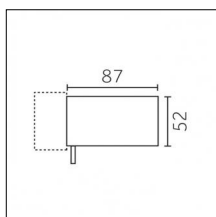

Code 0.26651.0021 - Framing accessory, light shape - square

Type: Optical
Finishing: Black (Standard)