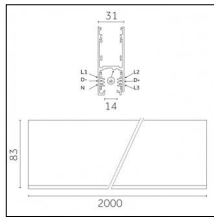

Code 0.02506.0021 - H Track | Surface/Pendant

Finishing: Black (Standard)
Length: 2000mm Width: 31mm Height: 83mm