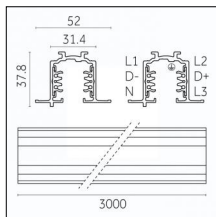

Finishing: Black (Standard)  
Length: 1000mm Width: 31.4mm Height: 37.8mm

**Code 0.02030.0028 - 3-circuit track surface/pendant**

Finishing: Metallised grey (Standard)  
Length: 1000mm Width: 31.4mm Height: 37.8mm

**Code 0.02031.0028 - 3-circuit track surface/pendant**

Finishing: Metallised grey (Standard)  
Length: 2000mm Width: 31.4mm Height: 37.8mm

Luminaire constructed in conformity with Directives 2014/35/EU (LV), 2014/30/EU (EMC), 2009/125/EC (Ecodesign) with Regulations (EC) No 245/2009, (EU) No 347/2010 and (EU) 2015/1428 (for luminaires with fluorescent and metal halide lamps only), 2009/125/EC (Ecodesign) with Regulations (EU) No 1194/2012 and 2015/1428 (for LED luminaires only), 2011/65/EU (RoHS 2) and 2012/19/EU (WEEE).

**Code 0.02035.0021 - 3-circuit track recessed**

Finishing: Black (Standard)  
Length: 2000mm Width: 52mm Height: 37.8mm

**Code 0.02035.0028 - 3-circuit track recessed**

Finishing: Metallised grey (Standard)  
Length: 2000mm Width: 52mm Height: 37.8mm

## Tracks/channels

**Code 0.02036.0010 - 3-circuit track recessed**

Finishing: White (Standard)  
Length: 3000mm Width: 52mm Height: 37.8mm

**Code 0.02036.0021 - 3-circuit track recessed**

Finishing: Black (Standard)  
Length: 3000mm Width: 52mm Height: 37.8mm