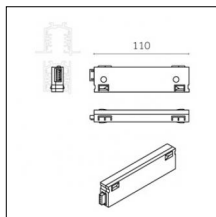

Code 0.26500.0000 - Standard spacer - 110mm

Type: Structural
Finishing: Without finish / Stainles Steel / Natural aluminium (Standard)
Length: 110mm