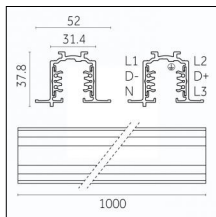

## Tracks/channels

**Code 0.02030.0010 - 3-circuit track surface/pendant**

Finishing: White (Standard)  
Length: 1000mm Width: 31.4mm Height: 37.8mm

**Code 0.02030.0021 - 3-circuit track surface/pendant**

Finishing: Black (Standard)  
Length: 1000mm Width: 31.4mm Height: 37.8mm

**Code 0.02030.0028 - 3-circuit track surface/pendant**

Finishing: Metallised grey (Standard)  
Length: 1000mm Width: 31.4mm Height: 37.8mm

**Code 0.02031.0028 - 3-circuit track surface/pendant**

Finishing: Metallised grey (Standard)  
Length: 2000mm Width: 31.4mm Height: 37.8mm

Luminaire constructed in conformity with Directives 2014/35/EU (LV), 2014/30/EU (EMC), 2009/125/EC (Ecodesign) with Regulations (EC) No 245/2009, (EU) No 347/2010 and (EU) 2015/1428 (for luminaires with fluorescent and metal halide lamps only), 2009/125/EC (Ecodesign) with Regulations (EU) No 1194/2012 and 2015/1428 (for LED luminaires only), 2011/65/EU (RoHS 2) and 2012/19/EU (WEEE).

## Tracks/channels

**Code 0.02034.0010 - 3-circuit track recessed**

Finishing: White (Standard)  
Length: 1000mm Width: 52mm Height: 37.8mm

**Code 0.02034.0021 - 3-circuit track recessed**

Finishing: Black (Standard)  
Length: 1000mm Width: 52mm Height: 37.8mm