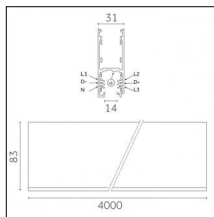

Code 0.02508.0021 - H Track | Surface/Pendant

Finishing: Black (Standard)
Length: 4000mm Width: 31mm Height: 83mm

Luminaire constructed in conformity with Directives 2014/35/EU (LV), 2014/30/EU (EMC), 2009/125/EC (Ecodesign) with Regulations (EC) No 245/2009, (EU) No 347/2010 and (EU) 2015/1428 (for luminaires with fluorescent and metal halide lamps only), 2009/125/EC (Ecodesign) with Regulations (EU) No 1194/2012 and 2015/1428 (for LED luminaires only), 2011/65/EU (RoHS 2) and 2012/19/EU (WEEE).