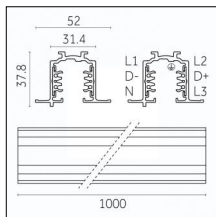

Finishing: Black (Standard)  
Length: 1000mm Width: 31.4mm Height: 37.8mm

**Code 0.02030.0028 - 3-circuit track surface/pendant**

Finishing: Metallised grey (Standard)  
Length: 1000mm Width: 31.4mm Height: 37.8mm

**Code 0.02031.0028 - 3-circuit track surface/pendant**

Finishing: Metallised grey (Standard)  
Length: 2000mm Width: 31.4mm Height: 37.8mm

Luminaire constructed in conformity with Directives 2014/35/EU (LV), 2014/30/EU (EMC), 2009/125/EC (Ecodesign) with Regulations (EC) No 245/2009, (EU) No 347/2010 and (EU) 2015/1428 (for luminaires with fluorescent and metal halide lamps only), 2009/125/EC (Ecodesign) with Regulations (EU) No 1194/2012 and 2015/1428 (for LED luminaires only), 2011/65/EU (RoHS 2) and 2012/19/EU (WEEE).

### Code 0.02033.0028 - 3-circuit track surface/pendant

Finishing: Metallised grey (Standard)  
Length: 4000mm Width: 31.4mm Height: 37.8mm

Luminaire constructed in conformity with Directives 2014/35/EU (LV), 2014/30/EU (EMC), 2009/125/EC (Ecodesign) with Regulations (EC) No 245/2009, (EU) No 347/2010 and (EU) 2015/1428 (for luminaires with fluorescent and metal halide lamps only), 2009/125/EC (Ecodesign) with Regulations (EU) No 1194/2012 and 2015/1428 (for LED luminaires only), 2011/65/EU (RoHS 2) and 2012/19/EU (WEEE).

## Tracks/channels

**Code 0.02034.0010 - 3-circuit track recessed**

Finishing: White (Standard)  
Length: 1000mm Width: 52mm Height: 37.8mm

**Code 0.02034.0021 - 3-circuit track recessed**

Finishing: Black (Standard)  
Length: 1000mm Width: 52mm Height: 37.8mm