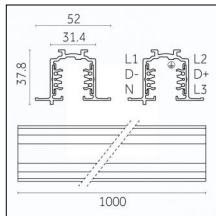

## Tracks/channels

**Code 0.02030.0010 - 3-circuit track surface/pendant**

Finishing: White (Standard)  
Length: 1000mm Width: 31.4mm Height: 37.8mm

**Code 0.02030.0021 - 3-circuit track surface/pendant**

Finishing: Black (Standard)  
Length: 1000mm Width: 31.4mm Height: 37.8mm

**Code 0.02030.0028 - 3-circuit track surface/pendant**

Finishing: Metallised grey (Standard)  
Length: 1000mm Width: 31.4mm Height: 37.8mm

**Code 0.02031.0028 - 3-circuit track surface/pendant**

Finishing: Metallised grey (Standard)  
Length: 2000mm Width: 31.4mm Height: 37.8mm

Luminaire constructed in conformity with Directives 2014/35/EU (LV), 2014/30/EU (EMC), 2009/125/EC (Ecodesign) with Regulations (EC) No 245/2009, (EU) No 347/2010 and (EU) 2015/1428 (for luminaires with fluorescent and metal halide lamps only), 2009/125/EC (Ecodesign) with Regulations (EU) No 1194/2012 and 2015/1428 (for LED luminaires only), 2011/65/EU (RoHS 2) and 2012/19/EU (WEEE).

## Tracks/channels

**Code 0.02034.0010 - 3-circuit track recessed**

Finishing: White (Standard)  
Length: 1000mm Width: 52mm Height: 37.8mm

**Code 0.02034.0021 - 3-circuit track recessed**

Finishing: Black (Standard)  
Length: 1000mm Width: 52mm Height: 37.8mm