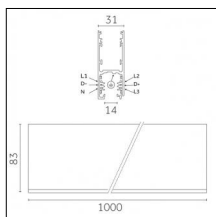

Code 0.02505.0010 - H Track | Surface/Pendant

Finishing: White (Standard)
Length: 1000mm Width: 31mm Height: 83mm