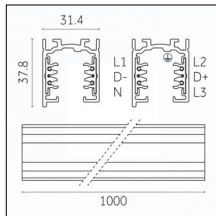

## Tracks/channels

**Code 0.02030.0010 - 3-circuit track surface/pendant**

Finishing: White (Standard)  
Length: 1000mm Width: 31.4mm Height: 37.8mm

**Code 0.02030.0021 - 3-circuit track surface/pendant**

Finishing: Black (Standard)  
Length: 1000mm Width: 31.4mm Height: 37.8mm

**Code 0.02030.0028 - 3-circuit track surface/pendant**

Finishing: Metallised grey (Standard)  
Length: 1000mm Width: 31.4mm Height: 37.8mm

**Code 0.02031.0010 - 3-circuit track surface/pendant**

Finishing: White (Standard)  
Length: 2000mm Width: 31.4mm Height: 37.8mm

**Code 0.02031.0021 - 3-circuit track surface/pendant**

Finishing: Black (Standard)  
Length: 2000mm Width: 31.4mm Height: 37.8mm

**Code 0.02031.0028 - 3-circuit track surface/pendant**

Finishing: Metallised grey (Standard)  
Length: 2000mm Width: 31.4mm Height: 37.8mm

Luminaire constructed in conformity with Directives 2014/35/EU (LV), 2014/30/EU (EMC), 2009/125/EC (Ecodesign) with Regulations (EC) No 245/2009, (EU) No 347/2010 and (EU) 2015/1428 (for luminaires with fluorescent and metal halide lamps only), 2009/125/EC (Ecodesign) with Regulations (EU) No 1194/2012 and 2015/1428 (for LED luminaires only), 2011/65/EU (RoHS 2) and 2012/19/EU (WEEE).