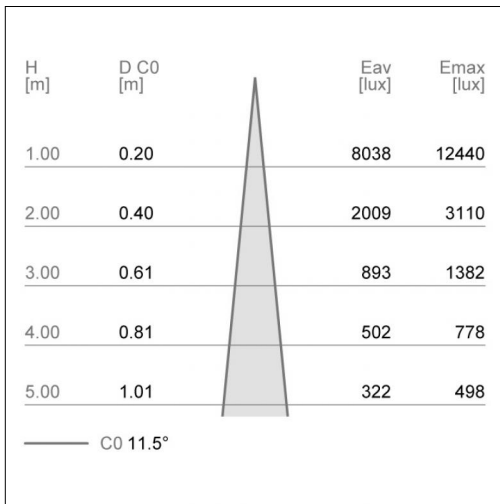

Photometries

0_GH62B_HC_31.ies

0_GH62B_HC_31.LDT