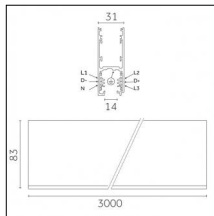

Code 0.02507.0021 - H Track | Surface/Pendant

Finishing: Black (Standard)
Length: 3000mm Width: 31mm Height: 83mm