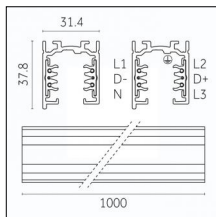

## Tracks/channels

**Code 0.02030.0010 - 3-circuit track surface/pendant**

Finishing: White (Standard)  
Length: 1000mm Width: 31.4mm Height: 37.8mm

**Code 0.02030.0021 - 3-circuit track surface/pendant**

Finishing: Black (Standard)  
Length: 1000mm Width: 31.4mm Height: 37.8mm

**Code 0.02030.0028 - 3-circuit track surface/pendant**

Finishing: Metallised grey (Standard)  
Length: 1000mm Width: 31.4mm Height: 37.8mm

**Code 0.02031.0028 - 3-circuit track surface/pendant**

Finishing: Metallised grey (Standard)  
Length: 2000mm Width: 31.4mm Height: 37.8mm

Luminaire constructed in conformity with Directives 2014/35/EU (LV), 2014/30/EU (EMC), 2009/125/EC (Ecodesign) with Regulations (EC) No 245/2009, (EU) No 347/2010 and (EU) 2015/1428 (for luminaires with fluorescent and metal halide lamps only), 2009/125/EC (Ecodesign) with Regulations (EU) No 1194/2012 and 2015/1428 (for LED luminaires only), 2011/65/EU (RoHS 2) and 2012/19/EU (WEEE).

### Code 0.02033.0028 - 3-circuit track surface/pendant

Finishing: Metallised grey (Standard)  
Length: 4000mm Width: 31.4mm Height: 37.8mm

Luminaire constructed in conformity with Directives 2014/35/EU (LV), 2014/30/EU (EMC), 2009/125/EC (Ecodesign) with Regulations (EC) No 245/2009, (EU) No 347/2010 and (EU) 2015/1428 (for luminaires with fluorescent and metal halide lamps only), 2009/125/EC (Ecodesign) with Regulations (EU) No 1194/2012 and 2015/1428 (for LED luminaires only), 2011/65/EU (RoHS 2) and 2012/19/EU (WEEE).