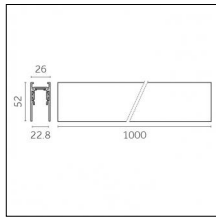

Tracks/channels

Code 0.02460.0012 - Track 48V High Surface/Pendant

Finishing: Embossed matt white (Standard)
Length: 1000mm
Description: Accessories: drivers to be ordered separately.