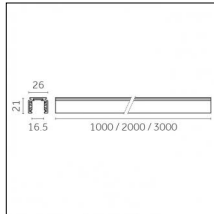

Code 0.02451.0012 - Track 48V Surface slim

Finishing: Embossed matt white (Standard)
Length: 2000mm
Description: Accessories: drivers to be ordered separately.