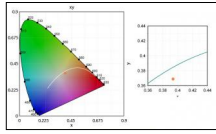

Accessories

Code 0.26705.0000 - Selective filter 3000K-3600K

Type: Optical

Finishing: Without finish / Stainles Steel / Natural aluminium (Standard)