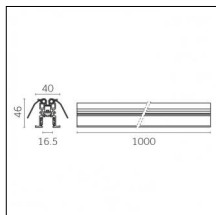

Code 0.02401.0031 - Track 48V Recessed Trim

Finishing: Embossed matt black (Standard)
Length: 1000mm
Description: Accessories: drivers to be ordered separately.