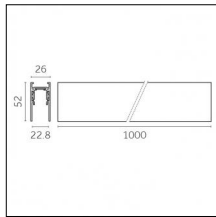

Code 0.02460.0031 - Track 48V High Surface/Pendant

Finishing: Embossed matt black (Standard)
Length: 1000mm
Description: Accessories: drivers to be ordered separately.