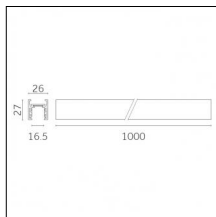

Tracks/channels

Code 0.02455.0012 - Track 48V Surface/Pendant

Finishing: Embossed matt white (Standard)
Length: 1000mm
Description: Accessories: drivers to be ordered separately.