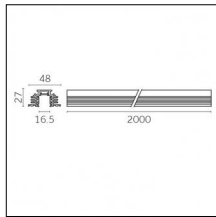

Code 0.02466.0021 - Track 48V Recessed Trimless

Finishing: Black (Standard)
Length: 2000mm
Description: Accessories: drivers to be ordered separately.