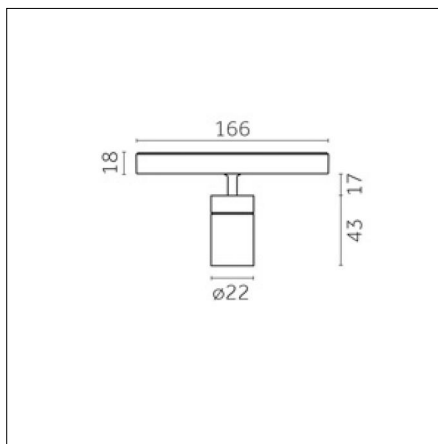

Indoor | 48V fixtures | Yori Evo 48V Mini

Medium 28°

12

IP20

Risk 1

850°

Code P.BN60E.HQ12

Light source features

Number of light sources: 1

Source type: LED HQ

Watt: 2W

Lm: 145lm

Lm/W: 73lm/W

Kelvin/CRI: 3000K / >90

SDCM/L90 B10: < 3 / 50000

Electrical features

Driver included: YES

Driver position: integrated

Driver type: Dimmer on board

Isolation class: Class III

Optical features

Beam angle: 28°

Optical type, adjustability: Adjustable

Interchangeable optic (IOS): NO

Physical features

Material: Die-cast aluminium

Fixing: Ceiling

Adjustability: 90° horizontal axis 370° vertical axis

Finishing: Embossed matt white (Standard)

Weight: 0.07Kg

Luminaire constructed in conformity with Directives 2014/35/EU (LV), 2014/30/EU (EMC), 2009/125/EC (Ecodesign) with Regulations (EC) No 245/2009, (EU) No 347/2010 and (EU) 2015/1428 (for luminaires with fluorescent and metal halide lamps only), 2009/125/EC (Ecodesign) with Regulations (EU) No 1194/2012 and 2015/1428 (for LED luminaires only), 2011/65/EU (RoHS 2) and 2012/19/EU (WEEE).

Reggiani SPA Illuminazione

Viale Monza, 16 20845 Sovico (MB) Italy
Tel. (+39) 039 2071.1 fax (+39) 039 2071 999

www.reggiani.net
contact@reggiani.net