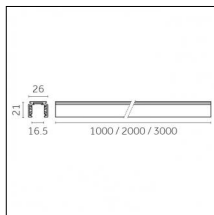

Code 0.02452.0012 - Track 48V Surface slim

Finishing: Embossed matt white (Standard)
Length: 3000mm
Description: Accessories: drivers to be ordered separately.