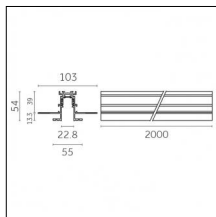

Code 0.02446.0021 - Track 48V High Recessed Trimless

Finishing: Black (Standard)
Length: 2000mm
Description: Accessories: drivers to be ordered separately.