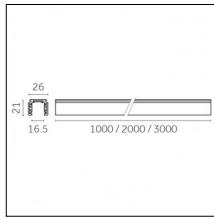

Tracks/channels

Code 0.02450.0012 - Track 48V Surface slim

Finishing: Embossed matt white (Standard)
Length: 1000mm
Description: Accessories: drivers to be ordered separately.