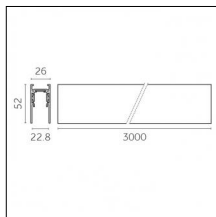

Code 0.02462.0012 - Track 48V High Surface/Pendant

Finishing: Embossed matt white (Standard)
Length: 3000mm
Description: Accessories: drivers to be ordered separately.