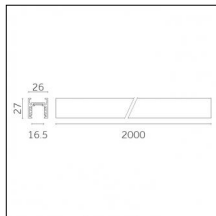

Code 0.02456.0031 - Track 48V Surface/Pendant

Finishing: Embossed matt black (Standard)
Length: 2000mm
Description: Accessories: drivers to be ordered separately.