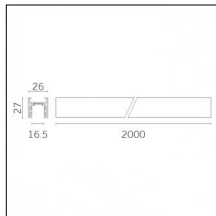

Code 0.02456.0012 - Track 48V Surface/Pendant

Finishing: Embossed matt white (Standard)
Length: 2000mm
Description: Accessories: drivers to be ordered separately.