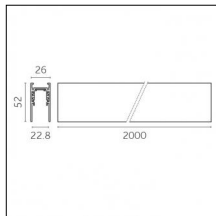

Code 0.02461.0031 - Track 48V High Surface/Pendant

Finishing: Embossed matt black (Standard)
Length: 2000mm
Description: Accessories: drivers to be ordered separately.