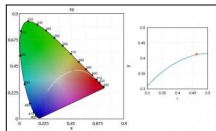

Code 0.26701.0000 - Selective filter 3000K-2700K

Type: Optical
Finishing: Without finish / Stainles Steel / Natural aluminium (Standard)