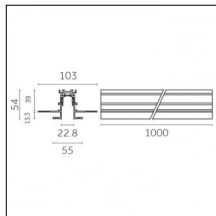

Code 0.02445.0021 - Track 48V High Recessed Trimless

Finishing: Black (Standard)
Length: 1000mm
Description: Accessories: drivers to be ordered separately.