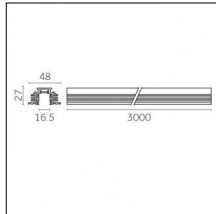

Code 0.02467.0021 - Track 48V Recessed Trimless

Finishing: Black (Standard)
Length: 3000mm
Description: Accessories: drivers to be ordered separately.