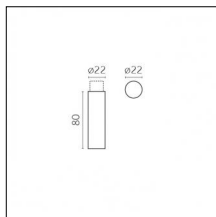

Code 0.26041.0000 - Cylinder, Full version

Type: Optical
Finishing: Without finish / Stainles Steel / Natural aluminium (Standard)
Height: 80mm
Description: Full version