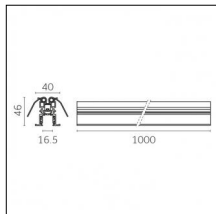

Code 0.02401.0012 - Track 48V Recessed Trim

Finishing: Embossed matt white (Standard)
Length: 1000mm
Description: Accessories: drivers to be ordered separately.