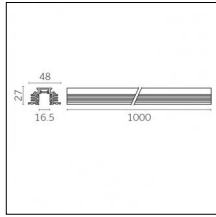

Tracks/channels

Code 0.02465.0021 - Track 48V Recessed Trimless

Finishing: Black (Standard)
Length: 1000mm
Description: Accessories: drivers to be ordered separately.