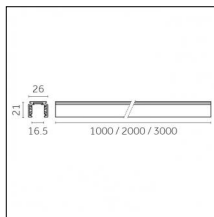

Code 0.02452.0031 - Track 48V Surface slim

Finishing: Embossed matt black (Standard)
Length: 3000mm
Description: Accessories: drivers to be ordered separately.