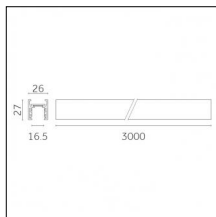

Code 0.02457.0031 - Track 48V Surface/Pendant

Finishing: Embossed matt black (Standard)
Length: 3000mm
Description: Accessories: drivers to be ordered separately.