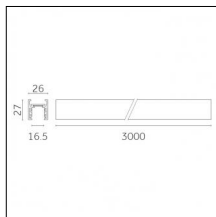

Code 0.02457.0012 - Track 48V Surface/Pendant

Finishing: Embossed matt white (Standard)
Length: 3000mm
Description: Accessories: drivers to be ordered separately.