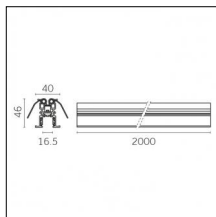

Code 0.02402.0012 - Track 48V Recessed Trim

Finishing: Embossed matt white (Standard)
Length: 2000mm
Description: Accessories: drivers to be ordered separately.