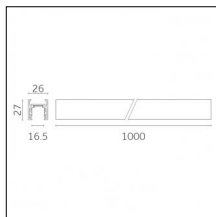

Code 0.02455.0031 - Track 48V Surface/Pendant

Finishing: Embossed matt black (Standard)
Length: 1000mm
Description: Accessories: drivers to be ordered separately.