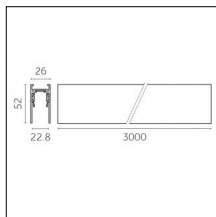

Code 0.02462.0031 - Track 48V High Surface/Pendant

Finishing: Embossed matt black (Standard)
Length: 3000mm
Description: Accessories: drivers to be ordered separately.