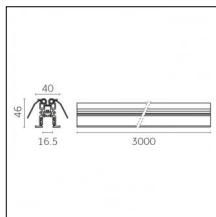

Code 0.02403.0012 - Track 48V Recessed Trim

Finishing: Embossed matt white (Standard)
Length: 3000mm
Description: Accessories: drivers to be ordered separately.