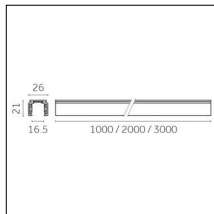

Code 0.02451.0031 - Track 48V Surface slim

Finishing: Embossed matt black (Standard)
Length: 2000mm
Description: Accessories: drivers to be ordered separately.