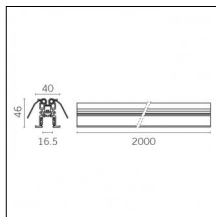

Tracks/channels

Code 0.02402.0031 - Track 48V Recessed Trim

Finishing: Embossed matt black (Standard)
Length: 2000mm
Description: Accessories: drivers to be ordered separately.