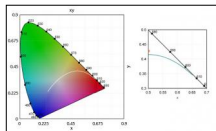

Code 0.26702.0000 - Selective filter 2700K - 2500K

Type: Optical
Finishing: Without finish / Stainles Steel / Natural aluminium (Standard)