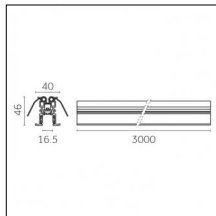

Code 0.02403.0031 - Track 48V Recessed Trim

Finishing: Embossed matt black (Standard)
Length: 3000mm
Description: Accessories: drivers to be ordered separately.