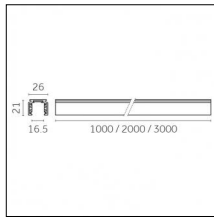

Code 0.02450.0031 - Track 48V Surface slim

Finishing: Embossed matt black (Standard)
Length: 1000mm
Description: Accessories: drivers to be ordered separately.