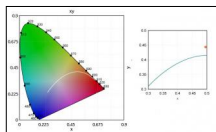

Code 0.26703.0000 - Selective filter 2700K - 2200K

Type: Optical
Finishing: Without finish / Stainles Steel / Natural aluminium (Standard)