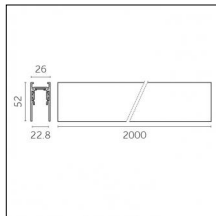

Code 0.02461.0012 - Track 48V High Surface/Pendant

Finishing: Embossed matt white (Standard)
Length: 2000mm
Description: Accessories: drivers to be ordered separately.