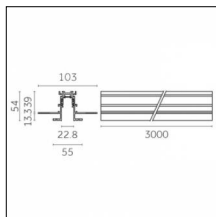

Code 0.02447.0021 - Track 48V High Recessed Trimless

Finishing: Black (Standard)
Length: 3000mm
Description: Accessories: drivers to be ordered separately.

Luminaire constructed in conformity with Directives 2014/35/EU (LV), 2014/30/EU (EMC), 2009/125/EC (Ecodesign) with Regulations (EC) No 245/2009, (EU) No 347/2010 and (EU) 2015/1428 (for luminaires with fluorescent and metal halide lamps only), 2009/125/EC (Ecodesign) with Regulations (EU) No 1194/2012 and 2015/1428 (for LED luminaires only), 2011/65/EU (RoHS 2) and 2012/19/EU (WEEE).