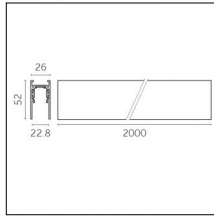

Code 0.02461.0012 - Track 48V High Surface/Pendant

Finishing: Embossed matt white (Standard)
Length: 2000mm
Description: Accessories: drivers to be ordered separately.