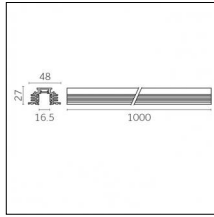

Physical features

Material: Die-cast aluminium

Fixing: Ceiling

Adjustability: 90° horizontal axis 370° vertical axis

Finishing: Embossed matt white (Standard)

Weight: 0.17Kg

Luminaire constructed in conformity with Directives 2014/35/EU (LV), 2014/30/EU (EMC), 2009/125/EC (Ecodesign) with Regulations (EC) No 245/2009, (EU) No 347/2010 and (EU) 2015/1428 (for luminaires with fluorescent and metal halide lamps only), 2009/125/EC (Ecodesign) with Regulations (EU) No 1194/2012 and 2015/1428 (for LED luminaires only), 2011/65/EU (RoHS 2) and 2012/19/EU (WEEE).

Tracks/channels

Code 0.02465.0021 - Track 48V Recessed Trimless

Finishing: Black (Standard)
Length: 1000mm
Description: Accessories: drivers to be ordered separately.

Code 0.02466.0021 - Track 48V Recessed Trimless

Finishing: Black (Standard)
Length: 2000mm
Description: Accessories: drivers to be ordered separately.

Code 0.02467.0021 - Track 48V Recessed Trimless

Finishing: Black (Standard)
Length: 3000mm
Description: Accessories: drivers to be ordered separately.