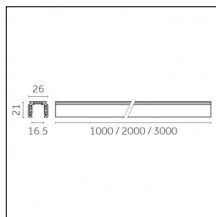

Code 0.02450.0031 - Track 48V Surface slim

Finishing: Embossed matt black (Standard)
Length: 1000mm
Description: Accessories: drivers to be ordered separately.