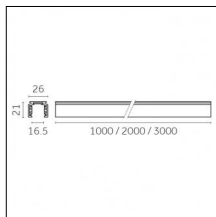

Code 0.02452.0012 - Track 48V Surface slim

Finishing: Embossed matt white (Standard)
Length: 3000mm
Description: Accessories: drivers to be ordered separately.