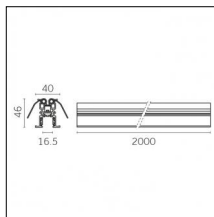

Physical features

Material: Die-cast aluminium

Fixing: Ceiling

Adjustability: 90° horizontal axis 370° vertical axis

Finishing: Embossed matt white (Standard)

Weight: 0.17Kg

Luminaire constructed in conformity with Directives 2014/35/EU (LV), 2014/30/EU (EMC), 2009/125/EC (Ecodesign) with Regulations (EC) No 245/2009, (EU) No 347/2010 and (EU) 2015/1428 (for luminaires with fluorescent and metal halide lamps only), 2009/125/EC (Ecodesign) with Regulations (EU) No 1194/2012 and 2015/1428 (for LED luminaires only), 2011/65/EU (RoHS 2) and 2012/19/EU (WEEE).

Tracks/channels

Code 0.02465.0021 - Track 48V Recessed Trimless

Finishing: Black (Standard)
Length: 1000mm
Description: Accessories: drivers to be ordered separately.

Code 0.02466.0021 - Track 48V Recessed Trimless

Finishing: Black (Standard)
Length: 2000mm
Description: Accessories: drivers to be ordered separately.

Code 0.02467.0021 - Track 48V Recessed Trimless

Finishing: Black (Standard)
Length: 3000mm
Description: Accessories: drivers to be ordered separately.

Finishing: Embossed matt black (Standard)
Length: 1000mm
Description: Accessories: drivers to be ordered separately.

Code 0.02402.0012 - Track 48V Recessed Trim

Finishing: Embossed matt white (Standard)
Length: 2000mm
Description: Accessories: drivers to be ordered separately.