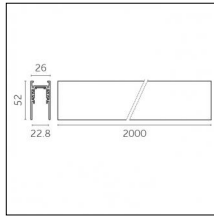

Code 0.02461.0031 - Track 48V High Surface/Pendant

Finishing: Embossed matt black (Standard)
Length: 2000mm
Description: Accessories: drivers to be ordered separately.