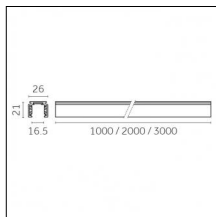

Tracks/channels

Code 0.02450.0012 - Track 48V Surface slim

Finishing: Embossed matt white (Standard)
Length: 1000mm
Description: Accessories: drivers to be ordered separately.