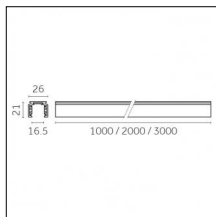

Code 0.02452.0031 - Track 48V Surface slim

Finishing: Embossed matt black (Standard)
Length: 3000mm
Description: Accessories: drivers to be ordered separately.