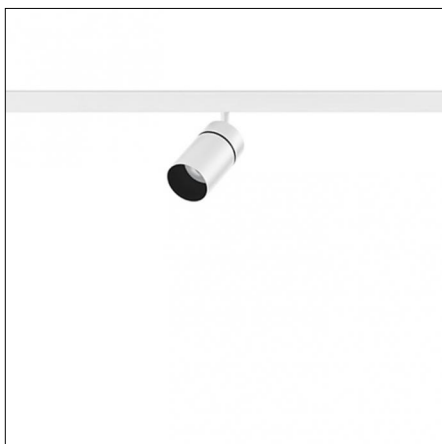

Indoor | 48V fixtures | Yori Evo 48V

Narrow 11°

12

IP20

Risk 1

850°

Code P.DN62B.HQ12

Light source features

Number of light sources: 1

Source type: LED HQ

Watt: 9W

Lm: 730lm

Lm/W: 81lm/W

Kelvin/CRI: 3000K / >90

SDCM/L90 B10: < 3 / 50000

Electrical features

Driver included: YES

Driver position: integrated

Driver type: Dimmer on board

Isolation class: Class III

Optical features

Beam angle: 11°

Optical type, adjustability: Adjustable

Interchangeable optic (IOS): NO

Physical features

Material: Die-cast aluminium

Fixing: Ceiling

Adjustability: 90° horizontal axis 370° vertical axis

Finishing: Embossed matt white (Standard)

Weight: 0.17Kg

Luminaire constructed in conformity with Directives 2014/35/EU (LV), 2014/30/EU (EMC), 2009/125/EC (Ecodesign) with Regulations (EC) No 245/2009, (EU) No 347/2010 and (EU) 2015/1428 (for luminaires with fluorescent and metal halide lamps only), 2009/125/EC (Ecodesign) with Regulations (EU) No 1194/2012 and 2015/1428 (for LED luminaires only), 2011/65/EU (RoHS 2) and 2012/19/EU (WEEE).

Reggiani SPA Illuminazione

Viale Monza, 16 20845 Sovico (MB) Italy
Tel. (+39) 039 2071.1 fax (+39) 039 2071 999

www.reggiani.net
contact@reggiani.net