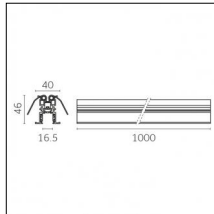

Physical features

Material: Die-cast aluminium

Fixing: Ceiling

Adjustability: 90° horizontal axis 370° vertical axis

Finishing: Embossed matt white (Standard)

Weight: 0.17Kg

Luminaire constructed in conformity with Directives 2014/35/EU (LV), 2014/30/EU (EMC), 2009/125/EC (Ecodesign) with Regulations (EC) No 245/2009, (EU) No 347/2010 and (EU) 2015/1428 (for luminaires with fluorescent and metal halide lamps only), 2009/125/EC (Ecodesign) with Regulations (EU) No 1194/2012 and 2015/1428 (for LED luminaires only), 2011/65/EU (RoHS 2) and 2012/19/EU (WEEE).

Tracks/channels

Code 0.02465.0021 - Track 48V Recessed Trimless

Finishing: Black (Standard)
Length: 1000mm
Description: Accessories: drivers to be ordered separately.

Code 0.02466.0021 - Track 48V Recessed Trimless

Finishing: Black (Standard)
Length: 2000mm
Description: Accessories: drivers to be ordered separately.

Code 0.02467.0021 - Track 48V Recessed Trimless

Finishing: Black (Standard)
Length: 3000mm
Description: Accessories: drivers to be ordered separately.