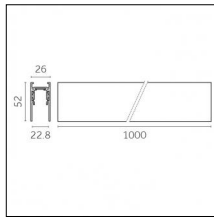

Code 0.02460.0031 - Track 48V High Surface/Pendant

Finishing: Embossed matt black (Standard)
Length: 1000mm
Description: Accessories: drivers to be ordered separately.