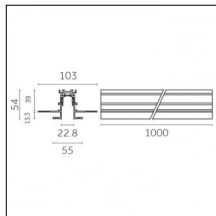

Physical features

Material: Die-cast aluminium

Fixing: Ceiling

Adjustability: 90° horizontal axis 370° vertical axis

Finishing: Embossed matt white (Standard)

Weight: 0.17Kg

Luminaire constructed in conformity with Directives 2014/35/EU (LV), 2014/30/EU (EMC), 2009/125/EC (Ecodesign) with Regulations (EC) No 245/2009, (EU) No 347/2010 and (EU) 2015/1428 (for luminaires with fluorescent and metal halide lamps only), 2009/125/EC (Ecodesign) with Regulations (EU) No 1194/2012 and 2015/1428 (for LED luminaires only), 2011/65/EU (RoHS 2) and 2012/19/EU (WEEE).

Tracks/channels

Code 0.02402.0031 - Track 48V Recessed Trim

Finishing: Embossed matt black (Standard)
 Length: 2000mm
 Description: Accessories: drivers to be ordered separately.

Code 0.02403.0012 - Track 48V Recessed Trim

Finishing: Embossed matt white (Standard)
 Length: 3000mm
 Description: Accessories: drivers to be ordered separately.

Code 0.02403.0031 - Track 48V Recessed Trim

Finishing: Embossed matt black (Standard)
 Length: 3000mm
 Description: Accessories: drivers to be ordered separately.