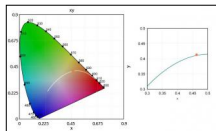

Type: Optical
Finishing: Embossed matt black (Standard)

Code 0.26557.0000 - Selective filter 3000K-2700K

Type: Optical
Finishing: Without finish / Stainles Steel / Natural aluminium (Standard)

Code 0.26565.0000 - Selective filter 3000K-3600K