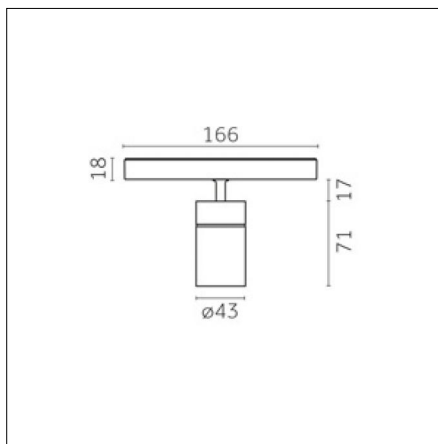

Indoor | 48V fixtures | Yori Evo 48V

Narrow 11°

12

IP20

Risk 1

850°

Code P.DN62B.HQ12

Light source features

Number of light sources: 1

Source type: LED HQ

Watt: 9W

Lm: 730lm

Lm/W: 81lm/W

Kelvin/CRI: 3000K / >90

SDCM/L90 B10: < 3 / 50000

Electrical features

Driver included: YES

Driver position: integrated

Driver type: Dimmer on board

Isolation class: Class III

Optical features

Beam angle: 11°

Optical type, adjustability: Adjustable

Interchangeable optic (IOS): NO

Physical features

Material: Die-cast aluminium

Fixing: Ceiling

Adjustability: 90° horizontal axis 370° vertical axis

Finishing: Embossed matt white (Standard)

Weight: 0.17Kg

Luminaire constructed in conformity with Directives 2014/35/EU (LV), 2014/30/EU (EMC), 2009/125/EC (Ecodesign) with Regulations (EC) No 245/2009, (EU) No 347/2010 and (EU) 2015/1428 (for luminaires with fluorescent and metal halide lamps only), 2009/125/EC (Ecodesign) with Regulations (EU) No 1194/2012 and 2015/1428 (for LED luminaires only), 2011/65/EU (RoHS 2) and 2012/19/EU (WEEE).

Reggiani SPA Illuminazione

Viale Monza, 16 20845 Sovico (MB) Italy
Tel. (+39) 039 2071.1 fax (+39) 039 2071 999

www.reggiani.net
contact@reggiani.net