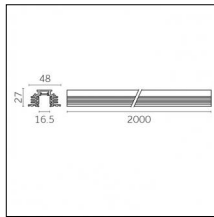

Physical features

Material: Die-cast aluminium

Fixing: Ceiling

Adjustability: 90° horizontal axis 370° vertical axis

Finishing: Embossed matt white (Standard)

Weight: 0.17Kg

Luminaire constructed in conformity with Directives 2014/35/EU (LV), 2014/30/EU (EMC), 2009/125/EC (Ecodesign) with Regulations (EC) No 245/2009, (EU) No 347/2010 and (EU) 2015/1428 (for luminaires with fluorescent and metal halide lamps only), 2009/125/EC (Ecodesign) with Regulations (EU) No 1194/2012 and 2015/1428 (for LED luminaires only), 2011/65/EU (RoHS 2) and 2012/19/EU (WEEE).

Tracks/channels

Code 0.02465.0021 - Track 48V Recessed Trimless

Finishing: Black (Standard)
Length: 1000mm
Description: Accessories: drivers to be ordered separately.

Code 0.02466.0021 - Track 48V Recessed Trimless

Finishing: Black (Standard)
Length: 2000mm
Description: Accessories: drivers to be ordered separately.

Code 0.02467.0021 - Track 48V Recessed Trimless

Finishing: Black (Standard)
Length: 3000mm
Description: Accessories: drivers to be ordered separately.