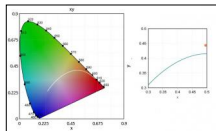

Accessories

Code 0.26408.0000 - Colored Gel Slides (2 pieces)

Type: Optical
Finishing: Without finish / Stainles Steel / Natural aluminium (Standard)

Code 0.26416.0000 - Selective filter 2700K - 2500K

Type: Optical
Finishing: Without finish / Stainles Steel / Natural aluminium (Standard)