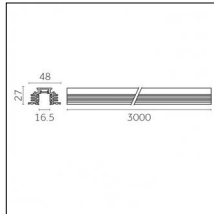

Physical features

Material: Die-cast aluminium

Fixing: Ceiling

Adjustability: 90° horizontal axis 370° vertical axis

Finishing: Embossed matt white (Standard)

Weight: 0.17Kg

Luminaire constructed in conformity with Directives 2014/35/EU (LV), 2014/30/EU (EMC), 2009/125/EC (Ecodesign) with Regulations (EC) No 245/2009, (EU) No 347/2010 and (EU) 2015/1428 (for luminaires with fluorescent and metal halide lamps only), 2009/125/EC (Ecodesign) with Regulations (EU) No 1194/2012 and 2015/1428 (for LED luminaires only), 2011/65/EU (RoHS 2) and 2012/19/EU (WEEE).

Tracks/channels

Code 0.02465.0021 - Track 48V Recessed Trimless

Finishing: Black (Standard)
Length: 1000mm
Description: Accessories: drivers to be ordered separately.

Code 0.02466.0021 - Track 48V Recessed Trimless

Finishing: Black (Standard)
Length: 2000mm
Description: Accessories: drivers to be ordered separately.

Code 0.02467.0021 - Track 48V Recessed Trimless

Finishing: Black (Standard)
Length: 3000mm
Description: Accessories: drivers to be ordered separately.