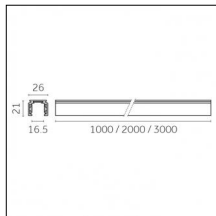

Code 0.02451.0031 - Track 48V Surface slim

Finishing: Embossed matt black (Standard)
Length: 2000mm
Description: Accessories: drivers to be ordered separately.