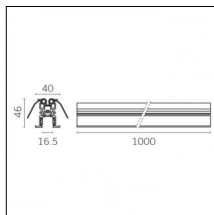

Code 0.02401.0031 - Track 48V Recessed Trim

Finishing: Embossed matt black (Standard)
Length: 1000mm
Description: Accessories: drivers to be ordered separately.