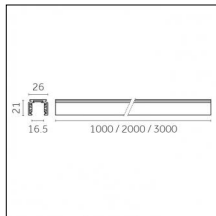

Code 0.02451.0012 - Track 48V Surface slim

Finishing: Embossed matt white (Standard)
Length: 2000mm
Description: Accessories: drivers to be ordered separately.