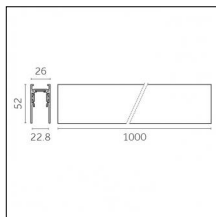

Code 0.02460.0031 - Track 48V High Surface/Pendant

Finishing: Embossed matt black (Standard)
Length: 1000mm
Description: Accessories: drivers to be ordered separately.