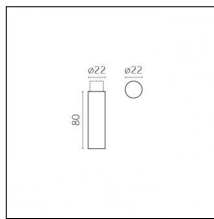

Code 0.26041.0000 - Cylinder, Full version

Type: Optical
Finishing: Without finish / Stainles Steel / Natural aluminium (Standard)
Height: 80mm
Description: Full version