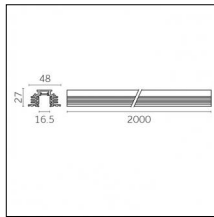

Code 0.02466.0021 - Track 48V Recessed Trimless

Finishing: Black (Standard)
Length: 2000mm
Description: Accessories: drivers to be ordered separately.