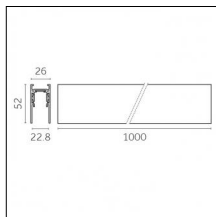

Tracks/channels

Code 0.02460.0012 - Track 48V High Surface/Pendant

Finishing: Embossed matt white (Standard)
Length: 1000mm
Description: Accessories: drivers to be ordered separately.