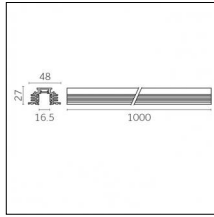

Tracks/channels

Code 0.02465.0021 - Track 48V Recessed Trimless

Finishing: Black (Standard)
Length: 1000mm
Description: Accessories: drivers to be ordered separately.