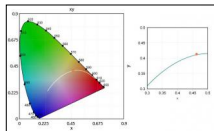

Code 0.26701.0000 - Selective filter 3000K-2700K

Type: Optical
Finishing: Without finish / Stainles Steel / Natural aluminium (Standard)