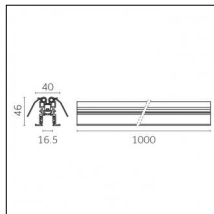

Code 0.02401.0012 - Track 48V Recessed Trim

Finishing: Embossed matt white (Standard)
Length: 1000mm
Description: Accessories: drivers to be ordered separately.