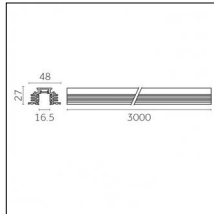

Code 0.02467.0021 - Track 48V Recessed Trimless

Finishing: Black (Standard)
Length: 3000mm
Description: Accessories: drivers to be ordered separately.