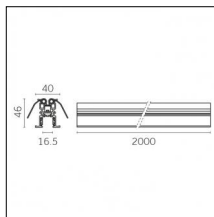

Code 0.02402.0012 - Track 48V Recessed Trim

Finishing: Embossed matt white (Standard)
Length: 2000mm
Description: Accessories: drivers to be ordered separately.

Luminaire constructed in conformity with Directives 2014/35/EU (LV), 2014/30/EU (EMC), 2009/125/EC (Ecodesign) with Regulations (EC) No 245/2009, (EU) No 347/2010 and (EU) 2015/1428 (for luminaires with fluorescent and metal halide lamps only), 2009/125/EC (Ecodesign) with Regulations (EU) No 1194/2012 and 2015/1428 (for LED luminaires only), 2011/65/EU (RoHS 2) and 2012/19/EU (WEEE).