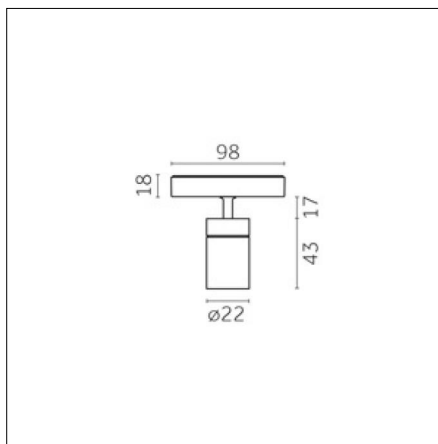

Indoor | 48V fixtures | Yori Evo 48V Mini

Very narrow 10°

12

IP20

Risk 1

850°

Code 0.BN60B.HQ12

Light source features

Number of light sources: 1

Source type: LED HQ

Watt: 2W

Lm: 145lm

Lm/W: 73lm/W

Kelvin/CRI: 3000K / >90

SDCM/L90 B10: < 3 / 50000

Electrical features

Driver included: YES

Driver position: integrated

Driver type: On-Off

Isolation class: Class III

Optical features

Beam angle: 10°

Optical type, adjustability: Adjustable

Interchangeable optic (IOS): NO

Physical features

Material: Die-cast aluminium

Fixing: Ceiling

Adjustability: 90° horizontal axis 370° vertical axis

Finishing: Embossed matt white (Standard)

Weight: 0.07Kg

Luminaire constructed in conformity with Directives 2014/35/EU (LV), 2014/30/EU (EMC), 2009/125/EC (Ecodesign) with Regulations (EC) No 245/2009, (EU) No 347/2010 and (EU) 2015/1428 (for luminaires with fluorescent and metal halide lamps only), 2009/125/EC (Ecodesign) with Regulations (EU) No 1194/2012 and 2015/1428 (for LED luminaires only), 2011/65/EU (RoHS 2) and 2012/19/EU (WEEE).

Reggiani SPA Illuminazione

Viale Monza, 16 20845 Sovico (MB) Italy
Tel. (+39) 039 2071.1 fax (+39) 039 2071 999

www.reggiani.net
contact@reggiani.net