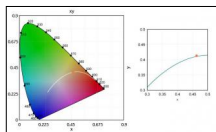

Code 0.26711.0000 - Selective filter 3000K-2700K

Type: Optical
Finishing: Without finish / Stainles Steel / Natural aluminium (Standard)