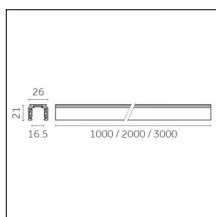

Code 0.02450.0031 - Track 48V Surface slim

Finishing: Embossed matt black (Standard)
Length: 1000mm
Description: Accessories: drivers to be ordered separately.