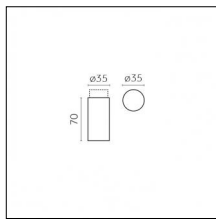

Code 0.26043.0000 - Cylinder, Full version

Type: Optical
Finishing: Without finish / Stainles Steel / Natural aluminium (Standard)
Height: 70mm
Description: Full version