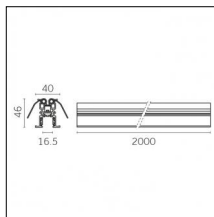

Code 0.02402.0012 - Track 48V Recessed Trim

Finishing: Embossed matt white (Standard)
Length: 2000mm
Description: Accessories: drivers to be ordered separately.