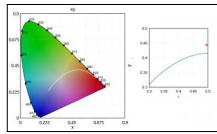

Accessories

Code 0.26713.0000 - Selective filter 2700K - 2200K

Type: Optical

Finishing: Without finish / Stainles Steel / Natural aluminium (Standard)