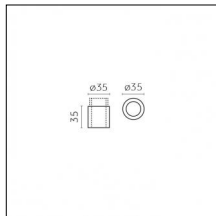

Code 0.26044.0000 - Cylinder, Hollow version

Type: Optical
Finishing: Without finish / Stainles Steel / Natural aluminium (Standard)
Height: 35mm
Description: Hollow version