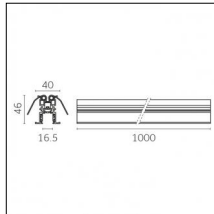

Code 0.02401.0012 - Track 48V Recessed Trim

Finishing: Embossed matt white (Standard)
Length: 1000mm
Description: Accessories: drivers to be ordered separately.