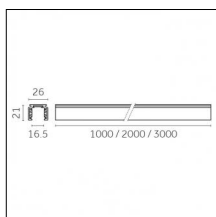

Tracks/channels

Code 0.02450.0012 - Track 48V Surface slim

Finishing: Embossed matt white (Standard)
Length: 1000mm
Description: Accessories: drivers to be ordered separately.