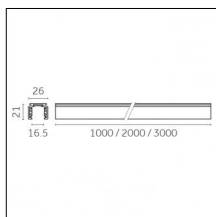

Code 0.02452.0012 - Track 48V Surface slim

Finishing: Embossed matt white (Standard)
Length: 3000mm
Description: Accessories: drivers to be ordered separately.