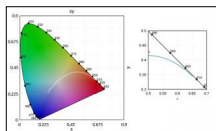

Code 0.26712.0000 - Selective filter 2700K - 2500K

Type: Optical
Finishing: Without finish / Stainles Steel / Natural aluminium (Standard)