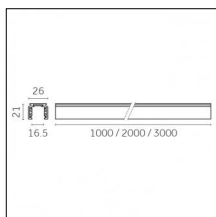

Code 0.02452.0031 - Track 48V Surface slim

Finishing: Embossed matt black (Standard)
Length: 3000mm
Description: Accessories: drivers to be ordered separately.