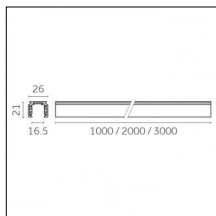

Code 0.02451.0012 - Track 48V Surface slim

Finishing: Embossed matt white (Standard)
Length: 2000mm
Description: Accessories: drivers to be ordered separately.