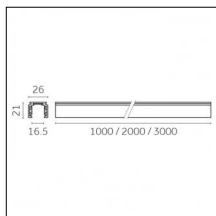

Code 0.02451.0031 - Track 48V Surface slim

Finishing: Embossed matt black (Standard)
Length: 2000mm
Description: Accessories: drivers to be ordered separately.