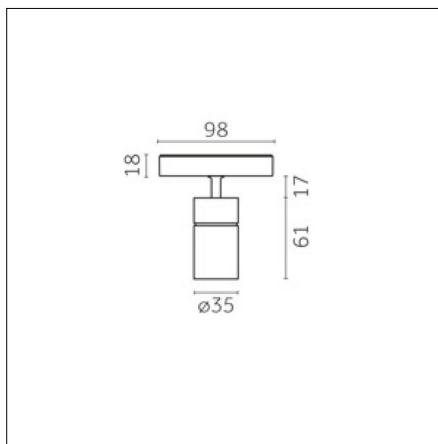

Indoor | 48V fixtures | Yori Evo 48V Mini

Medium 22°

12

IP20

Risk 1

850°

Code 0.CN61E.HQ12

Light source features

Number of light sources: 1

Source type: LED HQ

Watt: 3.5W

Lm: 315lm

Lm/W: 90lm/W

Kelvin/CRI: 3000K / >90

SDCM/L80 B10: < 3 / 50000

Electrical features

Driver included: YES

Driver position: integrated

Driver type: On-Off

Isolation class: Class III

Optical features

Beam angle: 22°

Optical type, adjustability: Adjustable

Interchangeable optic (IOS): NO

Physical features

Material: Die-cast aluminium

Fixing: Ceiling

Adjustability: 90° horizontal axis 370° vertical axis

Finishing: Embossed matt white (Standard)

Weight: 0.13Kg

Luminaire constructed in conformity with Directives 2014/35/EU (LV), 2014/30/EU (EMC), 2009/125/EC (Ecodesign) with Regulations (EC) No 245/2009, (EU) No 347/2010 and (EU) 2015/1428 (for luminaires with fluorescent and metal halide lamps only), 2009/125/EC (Ecodesign) with Regulations (EU) No 1194/2012 and 2015/1428 (for LED luminaires only), 2011/65/EU (RoHS 2) and 2012/19/EU (WEEE).

Reggiani SPA Illuminazione

Viale Monza, 16 20845 Sovico (MB) Italy
Tel. (+39) 039 2071.1 fax (+39) 039 2071 999

www.reggiani.net
contact@reggiani.net