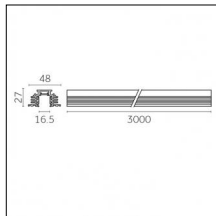

Physical features

Material: Die-cast aluminium

Fixing: Ceiling

Adjustability: 90° horizontal axis 370° vertical axis

Finishing: Embossed matt white (Standard)

Weight: 0.17Kg

Luminaire constructed in conformity with Directives 2014/35/EU (LV), 2014/30/EU (EMC), 2009/125/EC (Ecodesign) with Regulations (EC) No 245/2009, (EU) No 347/2010 and (EU) 2015/1428 (for luminaires with fluorescent and metal halide lamps only), 2009/125/EC (Ecodesign) with Regulations (EU) No 1194/2012 and 2015/1428 (for LED luminaires only), 2011/65/EU (RoHS 2) and 2012/19/EU (WEEE).

Tracks/channels

Code 0.02465.0021 - Track 48V Recessed Trimless

Finishing: Black (Standard)
Length: 1000mm
Description: Accessories: drivers to be ordered separately.

Code 0.02466.0021 - Track 48V Recessed Trimless

Finishing: Black (Standard)
Length: 2000mm
Description: Accessories: drivers to be ordered separately.

Code 0.02467.0021 - Track 48V Recessed Trimless

Finishing: Black (Standard)
Length: 3000mm
Description: Accessories: drivers to be ordered separately.