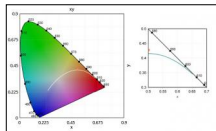

Code 0.26416.0000 - Selective filter 2700K - 2500K

Type: Optical
Finishing: Without finish / Stainles Steel / Natural aluminium (Standard)