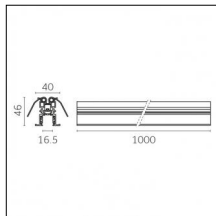

Physical features

Material: Die-cast aluminium

Fixing: Ceiling

Adjustability: 90° horizontal axis 370° vertical axis

Finishing: Embossed matt white (Standard)

Weight: 0.17Kg

Luminaire constructed in conformity with Directives 2014/35/EU (LV), 2014/30/EU (EMC), 2009/125/EC (Ecodesign) with Regulations (EC) No 245/2009, (EU) No 347/2010 and (EU) 2015/1428 (for luminaires with fluorescent and metal halide lamps only), 2009/125/EC (Ecodesign) with Regulations (EU) No 1194/2012 and 2015/1428 (for LED luminaires only), 2011/65/EU (RoHS 2) and 2012/19/EU (WEEE).

Tracks/channels

Code 0.02465.0021 - Track 48V Recessed Trimless

Finishing: Black (Standard)
Length: 1000mm
Description: Accessories: drivers to be ordered separately.

Code 0.02466.0021 - Track 48V Recessed Trimless

Finishing: Black (Standard)
Length: 2000mm
Description: Accessories: drivers to be ordered separately.

Code 0.02467.0021 - Track 48V Recessed Trimless

Finishing: Black (Standard)
Length: 3000mm
Description: Accessories: drivers to be ordered separately.