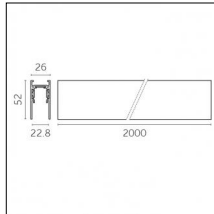

Code 0.02461.0012 - Track 48V High Surface/Pendant

Finishing: Embossed matt white (Standard)
Length: 2000mm
Description: Accessories: drivers to be ordered separately.