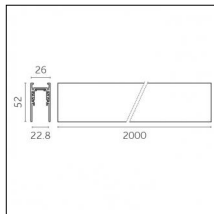

Code 0.02461.0031 - Track 48V High Surface/Pendant

Finishing: Embossed matt black (Standard)
Length: 2000mm
Description: Accessories: drivers to be ordered separately.