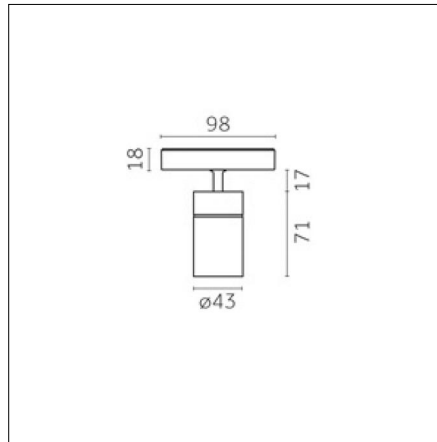

Indoor | 48V fixtures | Yori Evo 48V

Medium 23°

12

IP20

Risk 1

850°

Code 0.DN62E.HQ12

Light source features

Number of light sources: 1

Source type: LED HQ

Watt: 9W

Lm: 730lm

Lm/W: 81lm/W

Kelvin/CRI: 3000K / >90

SDCM/L90 B10: < 3 / 50000

Electrical features

Driver included: YES

Driver position: integrated

Driver type: On-Off

Isolation class: Class III

Optical features

Beam angle: 23°

Optical type, adjustability: Adjustable

Interchangeable optic (IOS): NO

Physical features

Material: Die-cast aluminium

Fixing: Ceiling

Adjustability: 90° horizontal axis 370° vertical axis

Finishing: Embossed matt white (Standard)

Weight: 0.17Kg

Luminaire constructed in conformity with Directives 2014/35/EU (LV), 2014/30/EU (EMC), 2009/125/EC (Ecodesign) with Regulations (EC) No 245/2009, (EU) No 347/2010 and (EU) 2015/1428 (for luminaires with fluorescent and metal halide lamps only), 2009/125/EC (Ecodesign) with Regulations (EU) No 1194/2012 and 2015/1428 (for LED luminaires only), 2011/65/EU (RoHS 2) and 2012/19/EU (WEEE).

Reggiani SPA Illuminazione

Viale Monza, 16 20845 Sovico (MB) Italy
Tel. (+39) 039 2071.1 fax (+39) 039 2071 999

www.reggiani.net
contact@reggiani.net