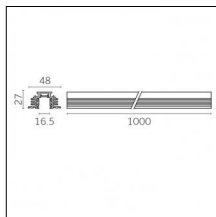

Physical features

Material: Die-cast aluminium

Fixing: Ceiling

Adjustability: 90° horizontal axis 370° vertical axis

Finishing: Embossed matt white (Standard)

Weight: 0.17Kg

Luminaire constructed in conformity with Directives 2014/35/EU (LV), 2014/30/EU (EMC), 2009/125/EC (Ecodesign) with Regulations (EC) No 245/2009, (EU) No 347/2010 and (EU) 2015/1428 (for luminaires with fluorescent and metal halide lamps only), 2009/125/EC (Ecodesign) with Regulations (EU) No 1194/2012 and 2015/1428 (for LED luminaires only), 2011/65/EU (RoHS 2) and 2012/19/EU (WEEE).

Tracks/channels

Code 0.02465.0021 - Track 48V Recessed Trimless

Finishing: Black (Standard)
Length: 1000mm
Description: Accessories: drivers to be ordered separately.

Code 0.02466.0021 - Track 48V Recessed Trimless

Finishing: Black (Standard)
Length: 2000mm
Description: Accessories: drivers to be ordered separately.

Code 0.02467.0021 - Track 48V Recessed Trimless

Finishing: Black (Standard)
Length: 3000mm
Description: Accessories: drivers to be ordered separately.