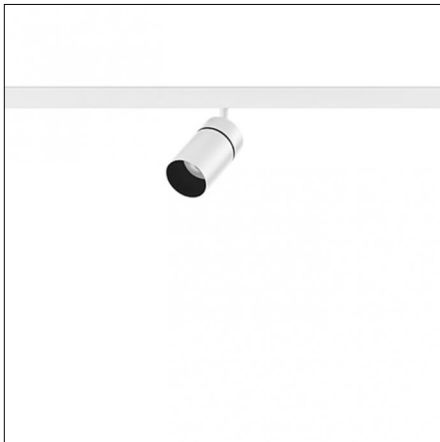

Indoor | 48V fixtures | Yori Evo 48V

Medium 23°

12

IP20

Risk 1

850°

Code 0.DN62E.HQ12

Light source features

Number of light sources: 1

Source type: LED HQ

Watt: 9W

Lm: 730lm

Lm/W: 81lm/W

Kelvin/CRI: 3000K / >90

SDCM/L90 B10: < 3 / 50000

Electrical features

Driver included: YES

Driver position: integrated

Driver type: On-Off

Isolation class: Class III

Optical features

Beam angle: 23°

Optical type, adjustability: Adjustable

Interchangeable optic (IOS): NO

Physical features

Material: Die-cast aluminium

Fixing: Ceiling

Adjustability: 90° horizontal axis 370° vertical axis

Finishing: Embossed matt white (Standard)

Weight: 0.17Kg

Luminaire constructed in conformity with Directives 2014/35/EU (LV), 2014/30/EU (EMC), 2009/125/EC (Ecodesign) with Regulations (EC) No 245/2009, (EU) No 347/2010 and (EU) 2015/1428 (for luminaires with fluorescent and metal halide lamps only), 2009/125/EC (Ecodesign) with Regulations (EU) No 1194/2012 and 2015/1428 (for LED luminaires only), 2011/65/EU (RoHS 2) and 2012/19/EU (WEEE).

Reggiani SPA Illuminazione

Viale Monza, 16 20845 Sovico (MB) Italy
Tel. (+39) 039 2071.1 fax (+39) 039 2071 999

www.reggiani.net
contact@reggiani.net