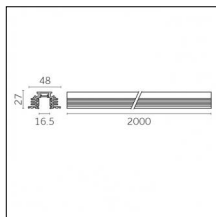

Physical features

Material: Die-cast aluminium

Fixing: Ceiling

Adjustability: 90° horizontal axis 370° vertical axis

Finishing: Embossed matt white (Standard)

Weight: 0.17Kg

Luminaire constructed in conformity with Directives 2014/35/EU (LV), 2014/30/EU (EMC), 2009/125/EC (Ecodesign) with Regulations (EC) No 245/2009, (EU) No 347/2010 and (EU) 2015/1428 (for luminaires with fluorescent and metal halide lamps only), 2009/125/EC (Ecodesign) with Regulations (EU) No 1194/2012 and 2015/1428 (for LED luminaires only), 2011/65/EU (RoHS 2) and 2012/19/EU (WEEE).

Tracks/channels

Code 0.02465.0021 - Track 48V Recessed Trimless

Finishing: Black (Standard)
Length: 1000mm
Description: Accessories: drivers to be ordered separately.

Code 0.02466.0021 - Track 48V Recessed Trimless

Finishing: Black (Standard)
Length: 2000mm
Description: Accessories: drivers to be ordered separately.

Code 0.02467.0021 - Track 48V Recessed Trimless

Finishing: Black (Standard)
Length: 3000mm
Description: Accessories: drivers to be ordered separately.

Tracks/channels

Code 0.02402.0031 - Track 48V Recessed Trim

Finishing: Embossed matt black (Standard)
 Length: 2000mm
 Description: Accessories: drivers to be ordered separately.

Code 0.02403.0012 - Track 48V Recessed Trim