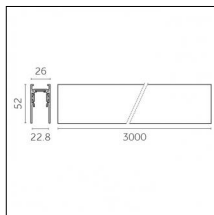

Code 0.02462.0012 - Track 48V High Surface/Pendant

Finishing: Embossed matt white (Standard)
Length: 3000mm
Description: Accessories: drivers to be ordered separately.