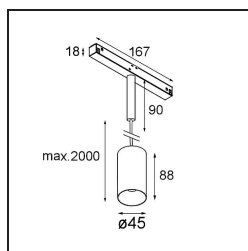

Date
Customer
Project
Type

Minude Track 48V Suspended 45 1x LED 2700K Medium 1-10V Champagne Brushed Anodised

Minude's yogic flexibility will surprise you about as much as its bare, cylindrical design. Express a refined and minimalistic look & feel on walls, on high or low ceilings. Try more than one Minude on our Pista track or on our redesigned Modupoint LED. Its long string of colours and miniature size will make a big impression.

Specifications

Material	11462041
Light Source Type	LED
LED Type	BRIDGELUX V6 HD G7
LED technology	LED COB
CRI	Min. 90
Colour Temperature	2700K
Lifetime	L80B10 @50,000 Hours
Lamp Included	Yes
Number of Light Sources	1
CIE flux code	99 100 100 100 73
Binning (SDCM)	2
Light Direction	Down
Optic	Lens
Measured beam angle (°)	29.6
Input Voltage	48Vdc
Luminaire power (W)	11.0
Electrical Class	III
IP Rating	20
Glow wire rating (°C)	960
Dimming Protocol	1-10V
Indoor/Outdoor	Indoor
Application	Ceiling
Mounting	Suspended
Adjustability	Not Applicable
Distance to Lighted Object (m)	0,1
Primary Colour & Primary Finish	Champagne, Brushed Anodised
Gross weight (g)	458.0
Luminous flux per lamp (lm)	605
Efficacy (lm/W)	55
Glare rating	5
Remark	<ul style="list-style-type: none"> • This is not a complete product. Pista track 48V system required. • For installations without dimmer, it is recommended to use 1-10 V luminaires.

TM30 & CRI diagram

Light distribution & beam diagram