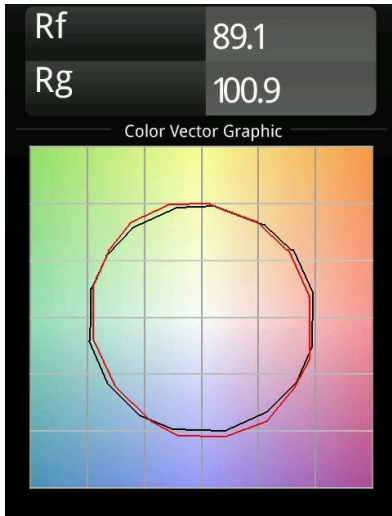

Date
Customer
Project
Type

Minude Track 48V Suspended 45 1x LED 2700K Medium 1-10V Champagne Brushed Anodised

Minude's yogic flexibility will surprise you about as much as its bare, cylindrical design. Express a refined and minimalistic look & feel on walls, on high or low ceilings. Try more than one Minude on our Pista track or on our redesigned Modupoint LED. Its long string of colours and miniature size will make a big impression.

Specifications

Material	11462041
Light Source Type	LED
LED Type	BRIDGELUX V6 HD G7
LED technology	LED COB
CRI	Min. 90
Colour Temperature	2700K
Lifetime	L80B10 @50,000 Hours
Lamp Included	Yes
Number of Light Sources	1
CIE flux code	99 100 100 100 73
Binning (SDCM)	2
Light Direction	Down
Optic	Lens
Measured beam angle (°)	29.6
Input Voltage	48Vdc
Luminaire power (W)	11.0
Electrical Class	III
IP Rating	20
Glow wire rating (°C)	960
Dimming Protocol	1-10V
Indoor/Outdoor	Indoor
Application	Ceiling
Mounting	Suspended
Adjustability	Not Applicable
Distance to Lighted Object (m)	0,1
Primary Colour & Primary Finish	Champagne, Brushed Anodised
Gross weight (g)	458.0
Luminous flux per lamp (lm)	605
Efficacy (lm/W)	55
Glare rating	5
Remark	<ul style="list-style-type: none"> • This is not a complete product. Pista track 48V system required. • For installations without dimmer, it is recommended to use 1-10 V luminaires.

TM30 & CRI diagram

Light distribution & beam diagram