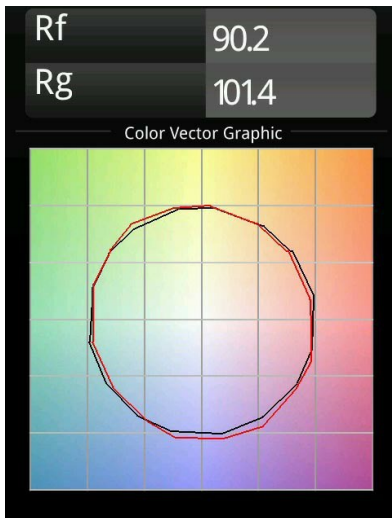

Specifications

Material	13430509
Light Source Type	LED
LED Type	BRIDGELUX V6 HD G7
LED technology	LED COB
CRI	Min. 90
Colour Temperature	3000K
Lifetime	L80B20 @50,000 Hours
Lamp Included	Yes
Number of Light Sources	1
Binning (SDCM)	2
Light Direction	Down
Optic	Reflector
Measured beam angle (°)	23.9
Input Voltage	48Vdc
Luminaire power (W)	10.5
Electrical Class	III
IP Rating	20
Glow wire rating (°C)	960
Dimming Protocol	DALI
DALI Standard	DALI version-1
Indoor/Outdoor	Indoor
Application	Ceiling, Wall
Adjustability	H 360° V 360°
Distance to Lighted Object (m)	0,1
Primary Colour & Primary Finish	White, Structure
Gross weight (g)	320.0
Delivered lumens (lm)	702
Efficacy (lm/W)	66
Glare rating	13
Remark	<ul style="list-style-type: none"> • 3500K and 4000K on request • This white Track 48V luminaire comes with a white track adapter. Exceptions are only possible on request. • This is not a complete product. Pista track 48V system required.

TM30 & CRI diagram

Light distribution & beam diagram