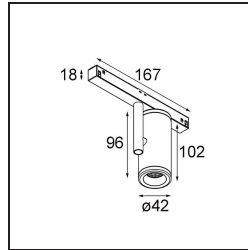

Specifications

Material	13430509
Light Source Type	LED
LED Type	BRIDGELUX V6 HD G7
LED technology	LED COB
CRI	Min. 90
Colour Temperature	3000K
Lifetime	L80B20 @50,000 Hours
Lamp Included	Yes
Number of Light Sources	1
Binning (SDCM)	2
Light Direction	Down
Optic	Reflector
Measured beam angle (°)	23.9
Input Voltage	48Vdc
Luminaire power (W)	10.5
Electrical Class	III
IP Rating	20
Glow wire rating (°C)	960
Dimming Protocol	DALI
DALI Standard	DALI version-1
Indoor/Outdoor	Indoor
Application	Ceiling, Wall
Adjustability	H 360° V 360°
Distance to Lighted Object (m)	0,1
Primary Colour & Primary Finish	White, Structure
Gross weight (g)	320.0
Delivered lumens (lm)	702
Efficacy (lm/W)	66
Glare rating	13
Remark	<ul style="list-style-type: none"> • 3500K and 4000K on request • This white Track 48V luminaire comes with a white track adapter. Exceptions are only possible on request. • This is not a complete product. Pista track 48V system required.