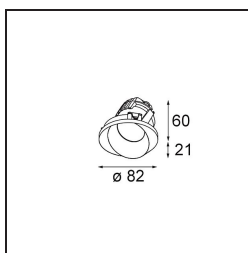

Date
Customer
Project
Type

Wink Asy Recessed 82 1x IP54 Spreadlight LED 2700K Wide Flood DE White Structure

Specifications

Material	14202009
Light Source Type	LED
LED Type	BRIDGELUX V8G8
LED technology	LED COB
CRI	Min. 90
Colour Temperature	2700K
Lifetime	L90B10 @50,000 Hours
Lamp Included	Yes
Number of Light Sources	1
CIE flux code	59 92 99 100 78
Binning (SDCM)	2
Light Direction	Down
Optic	Reflector
Input Voltage	Constant Current Driver Required
Electrical Class	III
IP Rating	54
Glow wire rating (°C)	960
Indoor/Outdoor	Indoor
Application	Ceiling
Mounting	Recessed
Cut-out size (mm)	ø98
Mounting depth (mm)	100.0
Adjustability	H 355°
Distance to Lighted Object (m)	0,1
Primary Colour & Primary Finish	White, Structure
Gross weight (g)	288.0
Drive current (mA)	350 500
Min. forward voltage (Vf)	13.2 13.7
Max. forward voltage (Vf)	15.0 15.4
Connected load (W)	5.0 7.2
Luminous flux per lamp (lm)	432 580
Efficacy (lm/W)	86 81
Glare rating	30 31
Remark	<ul style="list-style-type: none"> • This is not a complete product. Recessed Ring or Wink Flange required.