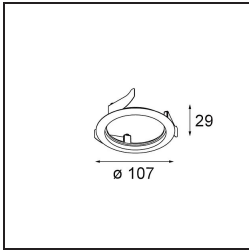

Date
Customer
Project
Type

Wink Asy Recessed 82 1x IP54 Spreadlight LED 2700K Wide Flood DE White Structure

Specifications

Material	14202009
Light Source Type	LED
LED Type	BRIDGELUX V8G8
LED technology	LED COB
CRI	Min. 90
Colour Temperature	2700K
Lifetime	L90B10 @50,000 Hours
Lamp Included	Yes
Number of Light Sources	1
CIE flux code	59 92 99 100 78
Binning (SDCM)	2
Light Direction	Down
Optic	Reflector
Input Voltage	Constant Current Driver Required
Electrical Class	III
IP Rating	54
Glow wire rating (°C)	960
Indoor/Outdoor	Indoor
Application	Ceiling
Mounting	Recessed
Cut-out size (mm)	ø98
Mounting depth (mm)	100.0
Adjustability	H 355°
Distance to Lighted Object (m)	0,1
Primary Colour & Primary Finish	White, Structure
Gross weight (g)	288.0
Drive current (mA)	350 500
Min. forward voltage (Vf)	13.2 13.7
Max. forward voltage (Vf)	15.0 15.4
Connected load (W)	5.0 7.2
Luminous flux per lamp (lm)	432 580
Efficacy (lm/W)	86 81
Glare rating	30 31
Remark	<ul style="list-style-type: none"> • This is not a complete product. Recessed Ring or Wink Flange required.

MODULAR
LIGHTING —
INSTRUMENTS

*Wink Asy Recessed 82 1x IP54 Spreadlight LED 2700K Wide
Flood DE White Structure*

TM30 & CRI diagram

Light distribution & beam diagram

Installation Accessories

- **14203009** Ring Recessed 82 Wink White Structure
- **14203032** Ring Recessed 82 Wink 1x Black Structure

- **14203030** Ring Recessed Trimless 110 1x

■ Choose a required accessory