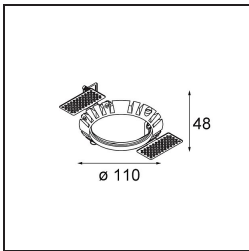

Date
Customer
Project
Type

Wink Asy Recessed 82 1x IP54 Spreadlight LED 2700K Wide Flood DE White Structure

Specifications

Material	14202009
Light Source Type	LED
LED Type	BRIDGELUX V8G8
LED technology	LED COB
CRI	Min. 90
Colour Temperature	2700K
Lifetime	L90B10 @50,000 Hours
Lamp Included	Yes
Number of Light Sources	1
CIE flux code	59 92 99 100 78
Binning (SDCM)	2
Light Direction	Down
Optic	Reflector
Input Voltage	Constant Current Driver Required
Electrical Class	III
IP Rating	54
Glow wire rating (°C)	960
Indoor/Outdoor	Indoor
Application	Ceiling
Mounting	Recessed
Cut-out size (mm)	ø98
Mounting depth (mm)	100.0
Adjustability	H 355°
Distance to Lighted Object (m)	0,1
Primary Colour & Primary Finish	White, Structure
Gross weight (g)	288.0
Drive current (mA)	350 500
Min. forward voltage (Vf)	13.2 13.7
Max. forward voltage (Vf)	15.0 15.4
Connected load (W)	5.0 7.2
Luminous flux per lamp (lm)	432 580
Efficacy (lm/W)	86 81
Glare rating	30 31
Remark	<ul style="list-style-type: none"> • This is not a complete product. Recessed Ring or Wink Flange required.

MODULAR
LIGHTING —
INSTRUMENTS

*Wink Asy Recessed 82 1x IP54 Spreadlight LED 2700K Wide
Flood DE White Structure*

TM30 & CRI diagram

Light distribution & beam diagram

Installation Accessories

- **14203009** Ring Recessed 82 Wink White Structure
- **14203032** Ring Recessed 82 Wink 1x Black Structure

- **14203030** Ring Recessed Trimless 110 1x

■ Choose a required accessory