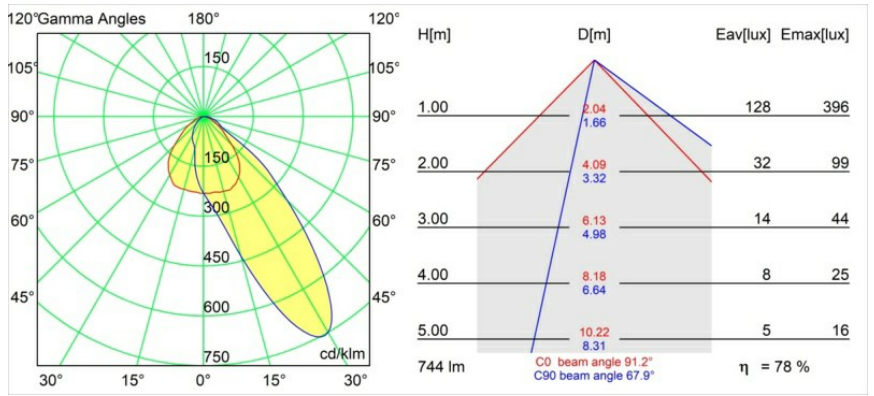

Light distribution & beam diagram