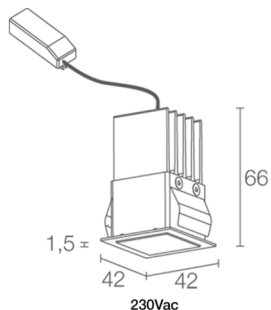

Made in Italy

- **Turis Mini 1.0, code: MT10119DB**
Recessed for indoor applications

26/06/2025 Rev. 08/2024

DESCRIPTION

recessed downlight for indoor applications; recessed (ceiling); Power consumption: 5,5W; Power supply: 230Vac; Lumen output at source: 460 lm (3000K); Delivered lumen output: 295 lm (3000K); 1 multichip power LED, 3-step MacAdam, 50 000h L80 B10 (Ta 25°C); LED colour: 4000K; Optics: diffuse; CRI Colour Rendering Index: >90; Body material: body in black-anodized aluminium, trim in steel; Finishes: white (RAL 9003); RAL finish on request; Screen material: screen in one-side-frosted, transparent plexiglass; Thickness of installation surface: min 5 mm, max 25 mm; power supply unit included; includes 0.30 m cable; Control system: ON/OFF; Ingress protection: IP40; version with LED colour RGB available on request; Casambi control using the Casambi app with dedicated electronics; Operating temperature: 0°C — +45°C; Photobiological safety: photobiological safety: risk group 1 according to EN 62471:2006; Appliance class: class II; Weight: 150 g; Dimensions: 42x42x66 mm; Cutout dimensions: 37x37 mm; Energy efficiency class: F (light source) in accordance with EU 2019/2015; Accessories: WC3107 Outer casing for solid walls; tested and approved via E.O.L. (End Of Line) test with functioning test and check of electrical power consumption

MECHANICAL CHARACTERISTICS

Dimensions	42x42x66 mm
Weight	150 g
Finishes	white RAL 9003
Mounting	with fixing springs
Body material	body in black-anodized aluminium, trim in steel
Screen material	screen in one-side-frosted, transparent plexiglass
Cutout dimensions	37x37 mm

PHOTOMETRIC DATA

D – Diffuse

ACCESSORIES

Installation Accessories

WC3107

Outer casing for solid walls

L&L Luce&Light SRL reserves the right to change the information contained in this document at any time without prior notice being given.