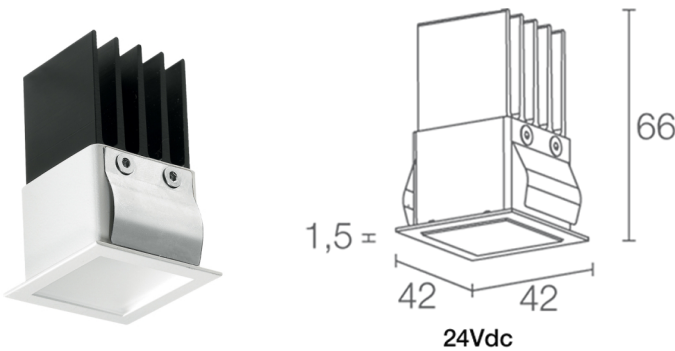

Made in Italy

- **Turis Mini 1.0, code: MT10119DB**
Recessed for indoor applications

26/06/2025 Rev. 08/2024

DESCRIPTION

recessed downlight for indoor applications; recessed (ceiling); Power consumption: 5,5W; Power supply: 230Vac; Lumen output at source: 460 lm (3000K); Delivered lumen output: 295 lm (3000K); 1 multichip power LED, 3-step MacAdam, 50 000h L80 B10 (Ta 25°C); LED colour: 4000K; Optics: diffuse; CRI Colour Rendering Index: >90; Body material: body in black-anodized aluminium, trim in steel; Finishes: white (RAL 9003); RAL finish on request; Screen material: screen in one-side-frosted, transparent plexiglass; Thickness of installation surface: min 5 mm, max 25 mm; power supply unit included; includes 0.30 m cable; Control system: ON/OFF; Ingress protection: IP40; version with LED colour RGB available on request; Casambi control using the Casambi app with dedicated electronics; Operating temperature: 0°C — +45°C; Photobiological safety: photobiological safety: risk group 1 according to EN 62471:2006; Appliance class: class II; Weight: 150 g; Dimensions: 42x42x66 mm; Cutout dimensions: 37x37 mm; Energy efficiency class: F (light source) in accordance with EU 2019/2015; Accessories: WC3107 Outer casing for solid walls; tested and approved via E.O.L. (End Of Line) test with functioning test and check of electrical power consumption

MECHANICAL CHARACTERISTICS

Dimensions	42x42x66 mm
Weight	150 g
Finishes	white RAL 9003
Mounting	with fixing springs
Body material	body in black-anodized aluminium, trim in steel
Screen material	screen in one-side-frosted, transparent plexiglass
Cutout dimensions	37x37 mm