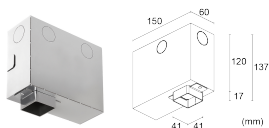

Made in Italy

- **Turis Mini 1.0, code: MT10119DB**
Recessed for indoor applications

26/06/2025 Rev. 08/2024

DESCRIPTION

recessed downlight for indoor applications; recessed (ceiling); Power consumption: 5,5W; Power supply: 230Vac; Lumen output at source: 460 lm (3000K); Delivered lumen output: 295 lm (3000K); 1 multichip power LED, 3-step MacAdam, 50 000h L80 B10 (Ta 25°C); LED colour: 4000K; Optics: diffuse; CRI Colour Rendering Index: >90; Body material: body in black-anodized aluminium, trim in steel; Finishes: white (RAL 9003); RAL finish on request; Screen material: screen in one-side-frosted, transparent plexiglass; Thickness of installation surface: min 5 mm, max 25 mm; power supply unit included; includes 0.30 m cable; Control system: ON/OFF; Ingress protection: IP40; version with LED colour RGB available on request; Casambi control using the Casambi app with dedicated electronics; Operating temperature: 0°C — +45°C; Photobiological safety: photobiological safety: risk group 1 according to EN 62471:2006; Appliance class: class II; Weight: 150 g; Dimensions: 42x42x66 mm; Cutout dimensions: 37x37 mm; Energy efficiency class: F (light source) in accordance with EU 2019/2015; Accessories: WC3107 Outer casing for solid walls; tested and approved via E.O.L. (End Of Line) test with functioning test and check of electrical power consumption

MECHANICAL CHARACTERISTICS

Dimensions	42x42x66 mm
Weight	150 g
Finishes	white RAL 9003
Mounting	with fixing springs
Body material	body in black-anodized aluminium, trim in steel
Screen material	screen in one-side-frosted, transparent plexiglass
Cutout dimensions	37x37 mm

PHOTOMETRIC DATA

D – Diffuse

ACCESSORIES

Installation Accessories

WC3107

Outer casing for solid walls

L&L Luce&Light SRL reserves the right to change the information contained in this document at any time without prior notice being given.