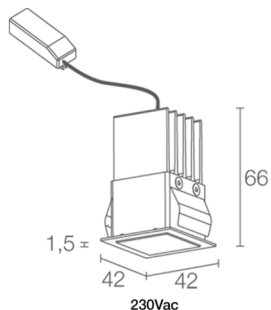

Made in Italy

- **Turis Mini 1.0, code: MT10115DB**
Recessed for indoor applications

26/06/2025 Rev. 08/2024

DESCRIPTION

recessed downlight for indoor applications; recessed (ceiling); Power consumption: 5,5W; Power supply: 230Vac; Lumen output at source: 460 lm (3000K); Delivered lumen output: 295 lm (3000K); 1 multichip power LED, 3-step MacAdam, 50 000h L80 B10 (Ta 25°C); LED colour: 3000K; Optics: diffuse; CRI Colour Rendering Index: >90; Body material: body in black-anodized aluminium, trim in steel; Finishes: white (RAL 9003); RAL finish on request; Screen material: screen in one-side-frosted, transparent plexiglass; Thickness of installation surface: min 5 mm, max 25 mm; power supply unit included; includes 0.30 m cable; Control system: ON/OFF; Ingress protection: IP40; version with LED colour RGB available on request; Casambi control using the Casambi app with dedicated electronics; Operating temperature: 0°C — +45°C; Photobiological safety: photobiological safety: risk group 1 according to EN 62471:2006; Appliance class: class II; Weight: 150 g; Dimensions: 42x42x66 mm; Cutout dimensions: 37x37 mm; Energy efficiency class: F (light source) in accordance with EU 2019/2015; Accessories: WC3107 Outer casing for solid walls; tested and approved via E.O.L. (End Of Line) test with functioning test and check of electrical power consumption

MECHANICAL CHARACTERISTICS

Dimensions	42x42x66 mm
Weight	150 g
Finishes	white RAL 9003
Mounting	with fixing springs
Body material	body in black-anodized aluminium, trim in steel
Screen material	screen in one-side-frosted, transparent plexiglass
Cutout dimensions	37x37 mm

PHOTOMETRIC DATA

D – Diffuse

ACCESSORIES

Installation Accessories

WC3107

Outer casing for solid walls

L&L Luce&Light SRL reserves the right to change the information contained in this document at any time without prior notice being given.