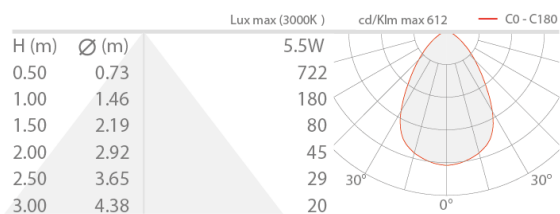

PHOTOMETRIC DATA

D – Diffuse

ACCESSORIES

Installation Accessories

WC3107

Outer casing for solid walls