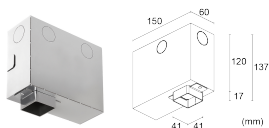

Made in Italy

- **Turis Mini 1.0, code: MT10115DB**
Recessed for indoor applications

26/06/2025 Rev. 08/2024

DESCRIPTION

recessed downlight for indoor applications; recessed (ceiling); Power consumption: 5,5W; Power supply: 230Vac; Lumen output at source: 460 lm (3000K); Delivered lumen output: 295 lm (3000K); 1 multichip power LED, 3-step MacAdam, 50 000h L80 B10 (Ta 25°C); LED colour: 3000K; Optics: diffuse; CRI Colour Rendering Index: >90; Body material: body in black-anodized aluminium, trim in steel; Finishes: white (RAL 9003); RAL finish on request; Screen material: screen in one-side-frosted, transparent plexiglass; Thickness of installation surface: min 5 mm, max 25 mm; power supply unit included; includes 0.30 m cable; Control system: ON/OFF; Ingress protection: IP40; version with LED colour RGB available on request; Casambi control using the Casambi app with dedicated electronics; Operating temperature: 0°C — +45°C; Photobiological safety: photobiological safety: risk group 1 according to EN 62471:2006; Appliance class: class II; Weight: 150 g; Dimensions: 42x42x66 mm; Cutout dimensions: 37x37 mm; Energy efficiency class: F (light source) in accordance with EU 2019/2015; Accessories: WC3107 Outer casing for solid walls; tested and approved via E.O.L. (End Of Line) test with functioning test and check of electrical power consumption

MECHANICAL CHARACTERISTICS

Dimensions	42x42x66 mm
Weight	150 g
Finishes	white RAL 9003
Mounting	with fixing springs
Body material	body in black-anodized aluminium, trim in steel
Screen material	screen in one-side-frosted, transparent plexiglass
Cutout dimensions	37x37 mm

PHOTOMETRIC DATA

D – Diffuse

ACCESSORIES

Installation Accessories

WC3107

Outer casing for solid walls

L&L Luce&Light SRL reserves the right to change the information contained in this document at any time without prior notice being given.