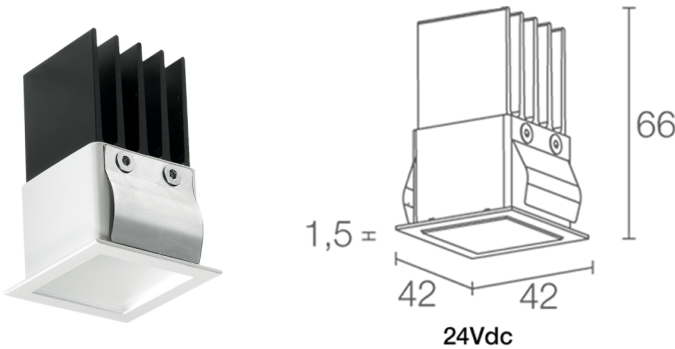

Made in Italy

- **Turis Mini 1.0, code: MT10115DB**
Recessed for indoor applications

26/06/2025 Rev. 08/2024

DESCRIPTION

recessed downlight for indoor applications; recessed (ceiling); Power consumption: 5,5W; Power supply: 230Vac; Lumen output at source: 460 lm (3000K); Delivered lumen output: 295 lm (3000K); 1 multichip power LED, 3-step MacAdam, 50 000h L80 B10 (Ta 25°C); LED colour: 3000K; Optics: diffuse; CRI Colour Rendering Index: >90; Body material: body in black-anodized aluminium, trim in steel; Finishes: white (RAL 9003); RAL finish on request; Screen material: screen in one-side-frosted, transparent plexiglass; Thickness of installation surface: min 5 mm, max 25 mm; power supply unit included; includes 0.30 m cable; Control system: ON/OFF; Ingress protection: IP40; version with LED colour RGB available on request; Casambi control using the Casambi app with dedicated electronics; Operating temperature: 0°C — +45°C; Photobiological safety: photobiological safety: risk group 1 according to EN 62471:2006; Appliance class: class II; Weight: 150 g; Dimensions: 42x42x66 mm; Cutout dimensions: 37x37 mm; Energy efficiency class: F (light source) in accordance with EU 2019/2015; Accessories: WC3107 Outer casing for solid walls; tested and approved via E.O.L. (End Of Line) test with functioning test and check of electrical power consumption

MECHANICAL CHARACTERISTICS

Dimensions	42x42x66 mm
Weight	150 g
Finishes	white RAL 9003
Mounting	with fixing springs
Body material	body in black-anodized aluminium, trim in steel
Screen material	screen in one-side-frosted, transparent plexiglass
Cutout dimensions	37x37 mm