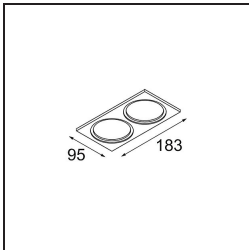

Date
Customer
Project
Type

Smart Cake Recessed 82 1x LED 3000K Flood DE Black Structure

Specifications

Material	12411532
Light Source Type	LED
LED Type	BRIDGELUX V8G8
LED technology	LED COB
CRI	Min. 90
Colour Temperature	3000K
Lifetime	L80B10 @50,000 Hours
Lamp Included	Yes
Number of Light Sources	1
CIE flux code	100 100 100 100 73
Binning (SDCM)	2
Light Direction	Down
Optic	Reflector
Measured beam angle (°)	38.0
Input Voltage	Constant Current Driver Required
Electrical Class	III
IP Rating	20
Glow wire rating (°C)	960
Indoor/Outdoor	Indoor
Application	Ceiling, Wall
Mounting	Recessed
Cut-out size (mm)	ø70
Mounting depth (mm)	100.0
Adjustability	Not Applicable
Distance to Lighted Object (m)	0,1
Primary Colour & Primary Finish	Black, Structure
Gross weight (g)	260.0
Drive current (mA)	350 500 700
Min. forward voltage (Vf)	13,2 13,7 14,2
Max. forward voltage (Vf)	15,0 15,4 16,0
Connected load (W)	5,0 7,2 10,6
Luminous flux per lamp (lm)	423 567 729
Efficacy (lm/W)	85 79 69
Glare rating	13 14 15
Remark	• 3500K on request

TM30 & CRI diagram

Light distribution & beam diagram

Decorative Accessories

- 12500032** Mask Smart 82 1x Black Structure
- 12500009** Mask Smart 82 1x White Structure
- 12500046** Mask Smart 82 1x Gold Matt
- 12500015** Mask Smart 82 1x Champagne Brushed
- 12500014** Mask Smart 82 1x Bronze Brushed
- 12500043** Mask Smart 82 1x Black Brushed
- 12500016** Mask Smart 82 1x Silver Bronze Brushed