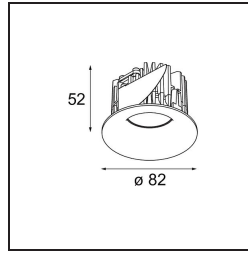

Date
Customer
Project
Type

Smart Cake Recessed 82 1x LED 3000K Flood DE Black Structure

Specifications

Material	12411532
Light Source Type	LED
LED Type	BRIDGELUX V8G8
LED technology	LED COB
CRI	Min. 90
Colour Temperature	3000K
Lifetime	L80B10 @50,000 Hours
Lamp Included	Yes
Number of Light Sources	1
CIE flux code	100 100 100 100 73
Binning (SDCM)	2
Light Direction	Down
Optic	Reflector
Measured beam angle (°)	38.0
Input Voltage	Constant Current Driver Required
Electrical Class	III
IP Rating	20
Glow wire rating (°C)	960
Indoor/Outdoor	Indoor
Application	Ceiling, Wall
Mounting	Recessed
Cut-out size (mm)	ø70
Mounting depth (mm)	100.0
Adjustability	Not Applicable
Distance to Lighted Object (m)	0,1
Primary Colour & Primary Finish	Black, Structure
Gross weight (g)	260.0
Drive current (mA)	350 500 700
Min. forward voltage (Vf)	13,2 13,7 14,2
Max. forward voltage (Vf)	15,0 15,4 16,0
Connected load (W)	5,0 7,2 10,6
Luminous flux per lamp (lm)	423 567 729
Efficacy (lm/W)	85 79 69
Glare rating	13 14 15
Remark	• 3500K on request