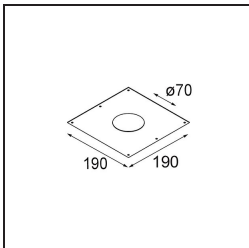

- **12290130** Plaster Kit 190X190 - 70 1x