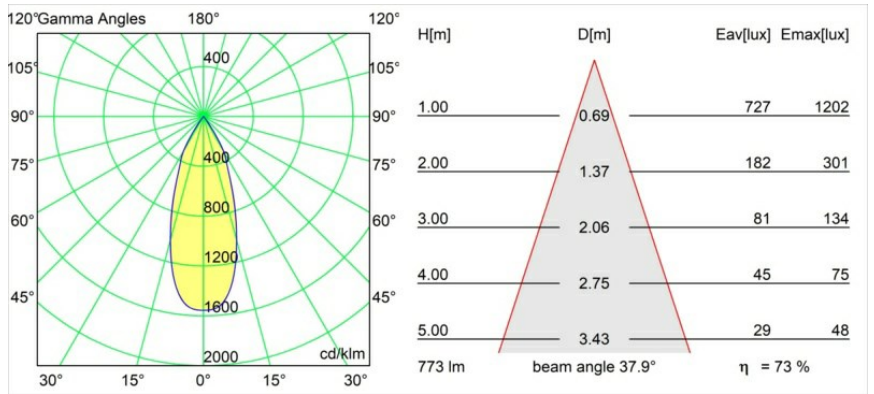

Light distribution & beam diagram