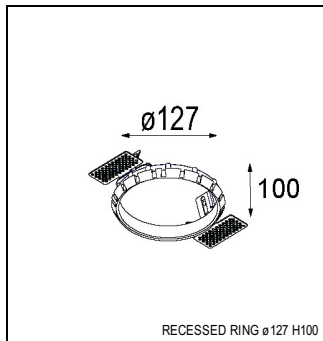

SURFACE-TUBED

13140309	SMART SURFACE TUBED 115 LED DALI GI WHITE STRUC
13140332	SMART SURFACE TUBED 115 LED DALI GI BLACK STRUC
13140324	SMART SURFACE TUBED 115 LED DALI GI BRUSHED ALU
13140209	SMART SURFACE TUBED 115 LED 1-10V/PUSHDIM GI WHITE STRUC
13140232	SMART SURFACE TUBED 115 LED 1-10V/PUSHDIM GI BLACK STRUC
13140224	SMART SURFACE TUBED 115 LED 1-10V/PUSHDIM GI BRUSHED ALU
13140109	SMART SURFACE TUBED 115 LED TRE DIM GI WHITE STRUC
13140132	SMART SURFACE TUBED 115 LED TRE DIM GI BLACK STRUC
13140124	SMART SURFACE TUBED 115 LED TRE DIM GI BRUSHED ALU
13141309	SMART SURFACE TUBED SUSPENSION 115 LED DALI GI WHITE STRUC
13141332	SMART SURFACE TUBED SUSPENSION 115 LED DALI GI BLACK STRUC
13141324	SMART SURFACE TUBED SUSPENSION 115 LED DALI GI BRUSHED ALU
13141209	SMART SURFACE TUBED SUSPENSION 115 LED 1-10V/PUSHDIM GI WHITE STRUC
13141232	SMART SURFACE TUBED SUSPENSION 115 LED 1-10V/PUSHDIM GI BLACK STRUC
13141224	SMART SURFACE TUBED SUSPENSION 115 LED 1-10V/PUSHDIM GI BRUSHED ALU
13141109	SMART SURFACE TUBED SUSPENSION 115 LED TRE DIM GI WHITE STRUC
13141132	SMART SURFACE TUBED SUSPENSION 115 LED TRE DIM GI BLACK STRUC
13141124	SMART SURFACE TUBED SUSPENSION 115 LED TRE DIM GI BRUSHED ALU

GYPKIT

12290530 | GYPKIT 190X190 - Ø108

MASK

12810132	SMART MASK 115 2X BLACK STRUC
12810109	SMART MASK 115 2X WHITE STRUC
12810146	SMART MASK 115 2X GOLD
12810032	SMART MASK 115 1X BLACK STRUC