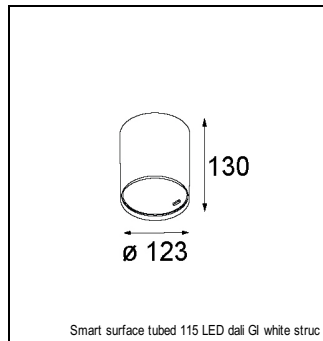

SURFACE-TUBED

13140309	SMART SURFACE TUBED 115 LED DALI GI WHITE STRUC
13140332	SMART SURFACE TUBED 115 LED DALI GI BLACK STRUC
13140324	SMART SURFACE TUBED 115 LED DALI GI BRUSHED ALU
13140209	SMART SURFACE TUBED 115 LED 1-10V/PUSHDIM GI WHITE STRUC
13140232	SMART SURFACE TUBED 115 LED 1-10V/PUSHDIM GI BLACK STRUC
13140224	SMART SURFACE TUBED 115 LED 1-10V/PUSHDIM GI BRUSHED ALU
13140109	SMART SURFACE TUBED 115 LED TRE DIM GI WHITE STRUC
13140132	SMART SURFACE TUBED 115 LED TRE DIM GI BLACK STRUC
13140124	SMART SURFACE TUBED 115 LED TRE DIM GI BRUSHED ALU
13141309	SMART SURFACE TUBED SUSPENSION 115 LED DALI GI WHITE STRUC
13141332	SMART SURFACE TUBED SUSPENSION 115 LED DALI GI BLACK STRUC
13141324	SMART SURFACE TUBED SUSPENSION 115 LED DALI GI BRUSHED ALU
13141209	SMART SURFACE TUBED SUSPENSION 115 LED 1-10V/PUSHDIM GI WHITE STRUC
13141232	SMART SURFACE TUBED SUSPENSION 115 LED 1-10V/PUSHDIM GI BLACK STRUC
13141224	SMART SURFACE TUBED SUSPENSION 115 LED 1-10V/PUSHDIM GI BRUSHED ALU
13141109	SMART SURFACE TUBED SUSPENSION 115 LED TRE DIM GI WHITE STRUC
13141132	SMART SURFACE TUBED SUSPENSION 115 LED TRE DIM GI BLACK STRUC
13141124	SMART SURFACE TUBED SUSPENSION 115 LED TRE DIM GI BRUSHED ALU

GYPKIT

12290530 | GYPKIT 190X190 - Ø108

MASK

12810132	SMART MASK 115 2X BLACK STRUC
12810109	SMART MASK 115 2X WHITE STRUC
12810146	SMART MASK 115 2X GOLD
12810032	SMART MASK 115 1X BLACK STRUC