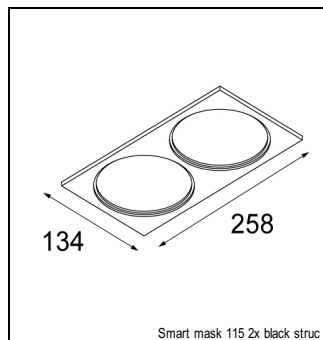

SURFACE-TUBED

13140309	SMART SURFACE TUBED 115 LED DALI GI WHITE STRUC
13140332	SMART SURFACE TUBED 115 LED DALI GI BLACK STRUC
13140324	SMART SURFACE TUBED 115 LED DALI GI BRUSHED ALU
13140209	SMART SURFACE TUBED 115 LED 1-10V/PUSHDIM GI WHITE STRUC
13140232	SMART SURFACE TUBED 115 LED 1-10V/PUSHDIM GI BLACK STRUC
13140224	SMART SURFACE TUBED 115 LED 1-10V/PUSHDIM GI BRUSHED ALU
13140109	SMART SURFACE TUBED 115 LED TRE DIM GI WHITE STRUC
13140132	SMART SURFACE TUBED 115 LED TRE DIM GI BLACK STRUC
13140124	SMART SURFACE TUBED 115 LED TRE DIM GI BRUSHED ALU
13141309	SMART SURFACE TUBED SUSPENSION 115 LED DALI GI WHITE STRUC
13141332	SMART SURFACE TUBED SUSPENSION 115 LED DALI GI BLACK STRUC
13141324	SMART SURFACE TUBED SUSPENSION 115 LED DALI GI BRUSHED ALU
13141209	SMART SURFACE TUBED SUSPENSION 115 LED 1-10V/PUSHDIM GI WHITE STRUC
13141232	SMART SURFACE TUBED SUSPENSION 115 LED 1-10V/PUSHDIM GI BLACK STRUC
13141224	SMART SURFACE TUBED SUSPENSION 115 LED 1-10V/PUSHDIM GI BRUSHED ALU
13141109	SMART SURFACE TUBED SUSPENSION 115 LED TRE DIM GI WHITE STRUC
13141132	SMART SURFACE TUBED SUSPENSION 115 LED TRE DIM GI BLACK STRUC
13141124	SMART SURFACE TUBED SUSPENSION 115 LED TRE DIM GI BRUSHED ALU

GYPKIT

12290530 | GYPKIT 190X190 - Ø108

MASK

12810132	SMART MASK 115 2X BLACK STRUC
12810109	SMART MASK 115 2X WHITE STRUC
12810146	SMART MASK 115 2X GOLD
12810032	SMART MASK 115 1X BLACK STRUC