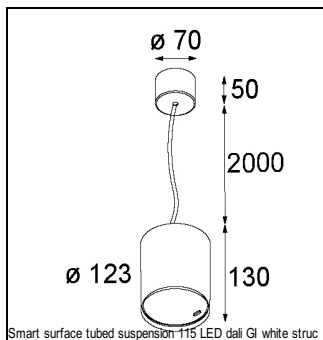

SURFACE-TUBED

13140309	SMART SURFACE TUBED 115 LED DALI GI WHITE STRUC
13140332	SMART SURFACE TUBED 115 LED DALI GI BLACK STRUC
13140324	SMART SURFACE TUBED 115 LED DALI GI BRUSHED ALU
13140209	SMART SURFACE TUBED 115 LED 1-10V/PUSHDIM GI WHITE STRUC
13140232	SMART SURFACE TUBED 115 LED 1-10V/PUSHDIM GI BLACK STRUC
13140224	SMART SURFACE TUBED 115 LED 1-10V/PUSHDIM GI BRUSHED ALU
13140109	SMART SURFACE TUBED 115 LED TRE DIM GI WHITE STRUC
13140132	SMART SURFACE TUBED 115 LED TRE DIM GI BLACK STRUC
13140124	SMART SURFACE TUBED 115 LED TRE DIM GI BRUSHED ALU
13141309	SMART SURFACE TUBED SUSPENSION 115 LED DALI GI WHITE STRUC
13141332	SMART SURFACE TUBED SUSPENSION 115 LED DALI GI BLACK STRUC
13141324	SMART SURFACE TUBED SUSPENSION 115 LED DALI GI BRUSHED ALU
13141209	SMART SURFACE TUBED SUSPENSION 115 LED 1-10V/PUSHDIM GI WHITE STRUC
13141232	SMART SURFACE TUBED SUSPENSION 115 LED 1-10V/PUSHDIM GI BLACK STRUC
13141224	SMART SURFACE TUBED SUSPENSION 115 LED 1-10V/PUSHDIM GI BRUSHED ALU
13141109	SMART SURFACE TUBED SUSPENSION 115 LED TRE DIM GI WHITE STRUC
13141132	SMART SURFACE TUBED SUSPENSION 115 LED TRE DIM GI BLACK STRUC
13141124	SMART SURFACE TUBED SUSPENSION 115 LED TRE DIM GI BRUSHED ALU

GYPKIT

12290530 | GYPKIT 190X190 - Ø108

MASK

12810132	SMART MASK 115 2X BLACK STRUC
12810109	SMART MASK 115 2X WHITE STRUC
12810146	SMART MASK 115 2X GOLD
12810032	SMART MASK 115 1X BLACK STRUC