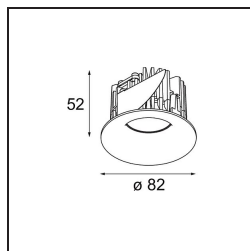

Date
Customer
Project
Type

*Smart Cake Recessed 82 1x LED 3000K Flood DE White Structure*

**Specifications**

Material	12411509
Light Source Type	LED
LED Type	BRIDGELUX V8G8
LED technology	LED COB
CRI	Min. 90
Colour Temperature	3000K
Lifetime	L80B10 @50,000 Hours
Lamp Included	Yes
Number of Light Sources	1
CIE flux code	88 95 99 100 89
Binning (SDCM)	2
Light Direction	Down
Optic	Reflector
Measured beam angle (°)	38.0
Input Voltage	Constant Current Driver Required
Electrical Class	III
IP Rating	20
Glow wire rating (°C)	960
Indoor/Outdoor	Indoor
Application	Ceiling, Wall
Mounting	Recessed
Cut-out size (mm)	ø70
Mounting depth (mm)	100.0
Adjustability	Not Applicable
Distance to Lighted Object (m)	0,1
Primary Colour & Primary Finish	White, Structure
Gross weight (g)	260.0
Drive current (mA)	350      500      700
Min. forward voltage (Vf)	13.2      13.7      14.2
Max. forward voltage (Vf)	15.0      15.4      16.0
Connected load (W)	5.0      7.2      10.6
Luminous flux per lamp (lm)	514      689      886
Efficacy (lm/W)	103      96      84
Glare rating	22      23      24
Remark	• 3500K on request