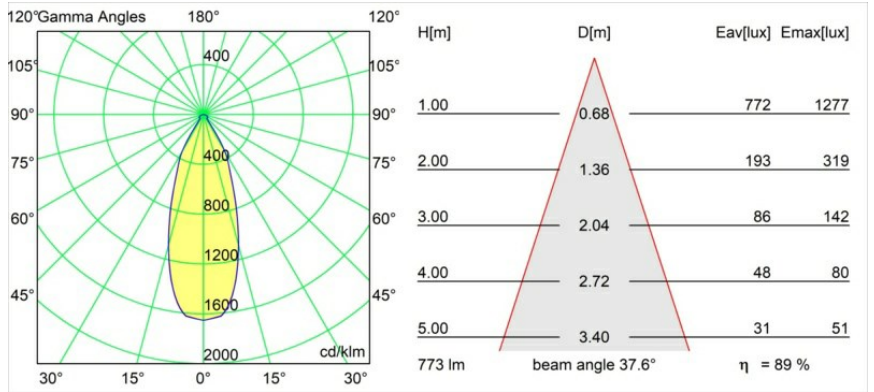

Light distribution & beam diagram