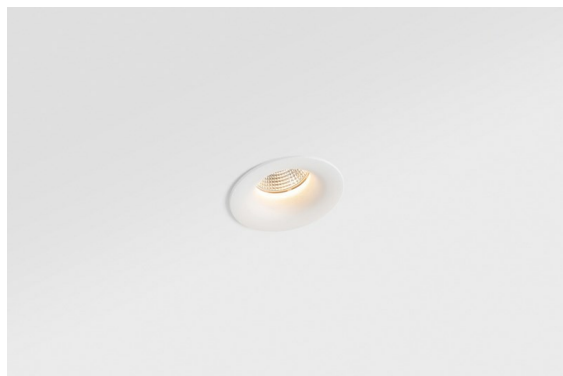

Date
Customer
Project
Type

*Smart Cake Recessed 82 1x LED 3000K Flood DE White Structure*

**Specifications**

Material	12411509
Light Source Type	LED
LED Type	BRIDGELUX V8G8
LED technology	LED COB
CRI	Min. 90
Colour Temperature	3000K
Lifetime	L80B10 @50,000 Hours
Lamp Included	Yes
Number of Light Sources	1
CIE flux code	88 95 99 100 89
Binning (SDCM)	2
Light Direction	Down
Optic	Reflector
Measured beam angle (°)	38.0
Input Voltage	Constant Current Driver Required
Electrical Class	III
IP Rating	20
Glow wire rating (°C)	960
Indoor/Outdoor	Indoor
Application	Ceiling, Wall
Mounting	Recessed
Cut-out size (mm)	ø70
Mounting depth (mm)	100.0
Adjustability	Not Applicable
Distance to Lighted Object (m)	0,1
Primary Colour & Primary Finish	White, Structure
Gross weight (g)	260.0
Drive current (mA)	350      500      700
Min. forward voltage (Vf)	13.2      13.7      14.2
Max. forward voltage (Vf)	15.0      15.4      16.0
Connected load (W)	5.0      7.2      10.6
Luminous flux per lamp (lm)	514      689      886
Efficacy (lm/W)	103      96      84
Glare rating	22      23      24
Remark	• 3500K on request

The 3 original designs, Smart Kup, Lotis and Cake still manage to steal the hearts of interior designers. And this goes for the entire Smart family. Smart's accessibility and extreme versatility are arguably fit for any expression. Mix and match accent lighting, up and downlight, fixed or adjustable, a mosaic of shapes, sizes, colours and mounting options, and create a playful installation.

**TM30 & CRI diagram**

**Light distribution & beam diagram**

**Decorative Accessories**

- 12500032** Mask Smart 82 1x Black Structure
- 12500009** Mask Smart 82 1x White Structure
- 12500046** Mask Smart 82 1x Gold Matt
- 12500015** Mask Smart 82 1x Champagne Brushed
- 12500014** Mask Smart 82 1x Bronze Brushed
- 12500043** Mask Smart 82 1x Black Brushed
- 12500016** Mask Smart 82 1x Silver Bronze Brushed