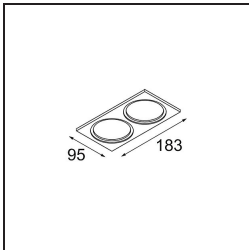

Date
Customer
Project
Type

*Smart Cake Recessed 82 1x LED 3000K Flood DE White Structure*

**Specifications**

Material	12411509
Light Source Type	LED
LED Type	BRIDGELUX V8G8
LED technology	LED COB
CRI	Min. 90
Colour Temperature	3000K
Lifetime	L80B10 @50,000 Hours
Lamp Included	Yes
Number of Light Sources	1
CIE flux code	88 95 99 100 89
Binning (SDCM)	2
Light Direction	Down
Optic	Reflector
Measured beam angle (°)	38.0
Input Voltage	Constant Current Driver Required
Electrical Class	III
IP Rating	20
Glow wire rating (°C)	960
Indoor/Outdoor	Indoor
Application	Ceiling, Wall
Mounting	Recessed
Cut-out size (mm)	ø70
Mounting depth (mm)	100.0
Adjustability	Not Applicable
Distance to Lighted Object (m)	0,1
Primary Colour & Primary Finish	White, Structure
Gross weight (g)	260.0
Drive current (mA)	350      500      700
Min. forward voltage (Vf)	13.2      13.7      14.2
Max. forward voltage (Vf)	15.0      15.4      16.0
Connected load (W)	5.0      7.2      10.6
Luminous flux per lamp (lm)	514      689      886
Efficacy (lm/W)	103      96      84
Glare rating	22      23      24
Remark	• 3500K on request

**TM30 & CRI diagram**

**Light distribution & beam diagram**

**Decorative Accessories**

- 12500032** Mask Smart 82 1x Black Structure
- 12500009** Mask Smart 82 1x White Structure
- 12500046** Mask Smart 82 1x Gold Matt
- 12500015** Mask Smart 82 1x Champagne Brushed
- 12500014** Mask Smart 82 1x Bronze Brushed
- 12500043** Mask Smart 82 1x Black Brushed
- 12500016** Mask Smart 82 1x Silver Bronze Brushed