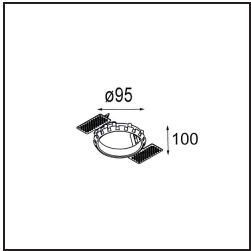

Date
Customer
Project
Type

*Smart Cake Recessed 82 1x LED 3000K Flood DE White Structure*

**Specifications**

Material	12411509
Light Source Type	LED
LED Type	BRIDGELUX V8G8
LED technology	LED COB
CRI	Min. 90
Colour Temperature	3000K
Lifetime	L80B10 @50,000 Hours
Lamp Included	Yes
Number of Light Sources	1
CIE flux code	88 95 99 100 89
Binning (SDCM)	2
Light Direction	Down
Optic	Reflector
Measured beam angle (°)	38.0
Input Voltage	Constant Current Driver Required
Electrical Class	III
IP Rating	20
Glow wire rating (°C)	960
Indoor/Outdoor	Indoor
Application	Ceiling, Wall
Mounting	Recessed
Cut-out size (mm)	ø70
Mounting depth (mm)	100.0
Adjustability	Not Applicable
Distance to Lighted Object (m)	0,1
Primary Colour & Primary Finish	White, Structure
Gross weight (g)	260.0
Drive current (mA)	350      500      700
Min. forward voltage (Vf)	13.2      13.7      14.2
Max. forward voltage (Vf)	15.0      15.4      16.0
Connected load (W)	5.0      7.2      10.6
Luminous flux per lamp (lm)	514      689      886
Efficacy (lm/W)	103      96      84
Glare rating	22      23      24
Remark	• 3500K on request

**Installation Accessories**

- 10889830** Installation Housing 192x190x130

- 12290130** Plaster Kit 190X190 - 70 1x

**12291030** Plaster Kit 210x190 - 70 2x

**12500230** Ring Recessed 82 1x

Choose a required accessory