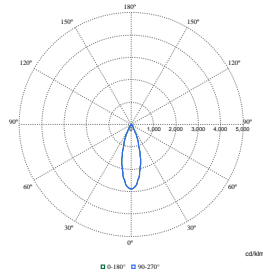

Polar Normal (separate) - RS352BI - 910505102762