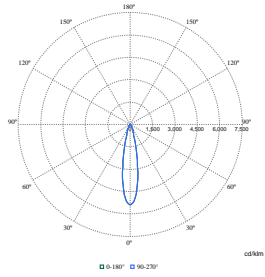

GreenSpace Accent Elbow Gen2

Polar Wide Diagrams

Polar Normal (separate) - RS352BI - 910505102766