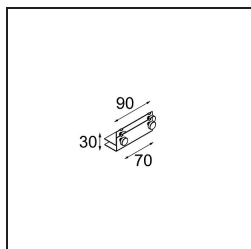

Optical Accessories

- **12553002** Frontring Smart Flat Medium Black Matt
- **12553009** Frontring Smart Flat Medium White Structure
- **12553102** Frontring Smart Flat Flood Black Matt
- **12553109** Frontring Smart Flat Flood White Structure
- **12553202** Frontring Smart Flat Spot Black Matt
- **12553209** Frontring Smart Flat Spot White Structure
- **12554002** Frontring Smart Cake Medium Black Matt
- **12554009** Frontring Smart Cake Medium White Structure
- **12554102** Frontring Smart Cake Flood Black Matt
- **12554109** Frontring Smart Cake Flood White Structure
- **12554202** Frontring Smart Cake Spot Black Matt
- **12554209** Frontring Smart Cake Spot White Structure
- **12555002** Frontring Smart Lotis Medium Black Matt
- **12555009** Frontring Smart Lotis Medium White Structure
- **12555102** Frontring Smart Lotis Flood Black Matt
- **12555109** Frontring Smart Lotis Flood White Structure
- **12555202** Frontring Smart Lotis Spot Black Matt
- **12555209** Frontring Smart Lotis Spot White Structure
- **12556002** Frontring Smart Kup Medium Black Matt
- **12556009** Frontring Smart Kup Medium White Structure
- **12556102** Frontring Smart Kup Flood Black Matt
- **12556109** Frontring Smart Kup Flood White Structure
- **12556202** Frontring Smart Kup Spot Black Matt
- **12556209** Frontring Smart Kup Spot White Structure

Installation Accessories

- **12534002** Mini-Multiple Trimless Mounting Bracket Black