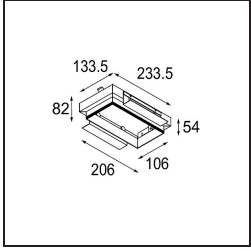

■ **10460230** Plaster Kit Trimless 233x133 - 206x106 2x