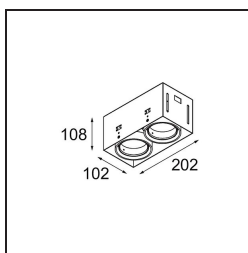

Specifications

Material	12536102
Light Source Type	LED
LED Type	BRIDGELUX V8G8
LED technology	LED COB
CRI	Min. 90
Colour Temperature	3000K
Lifetime	L90B10 @50,000 Hours
Lamp Included	Yes
Number of Light Sources	2
CIE flux code	100 100 100 100 95
Binning (SDCM)	2
Light Direction	Down
Optic	Reflector
Input Voltage	Constant Current Driver Required
Electrical Class	III
IP Rating	20
Glow wire rating (°C)	960
Indoor/Outdoor	Indoor
Application	Ceiling, Wall
Mounting	Recessed
Cut-out size (mm)	L 207 W 107
Mounting depth (mm)	120.0
Adjustability	V -35°/+35°
Distance to Lighted Object (m)	0,1
Primary Colour & Primary Finish	Black, Matt
Gross weight (g)	1165.0
Drive current (mA)	350 500
Min. forward voltage (Vf)	13,2 13,7
Max. forward voltage (Vf)	15,0 15,4
Connected load (W)	5,0 7,2
Luminous flux per lamp (lm)	547 735
Efficacy (lm/W)	109 102
Glare rating	14 15
Remark	<ul style="list-style-type: none"> • Smart front ring not included • This is not a complete product. Smart front ring required.