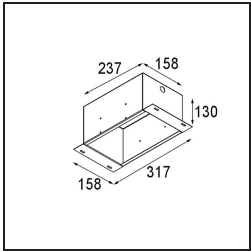

■ **10440230** Installation Housing 237x158x130

■ Choose a required accessory