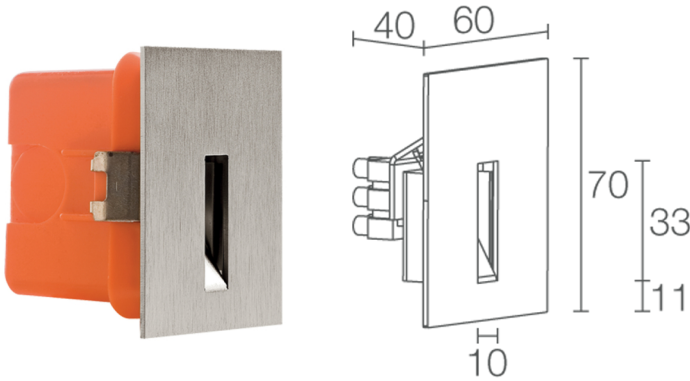

Made in Italy

- Line 1.0, code: FL1270FDS  
Step lights for indoor applications

26/06/2025 Rev. 08/2024

## DESCRIPTION

step light for indoor applications; recessed (solid walls); Power consumption: max 2W; Power supply: max 500mA; Lumen output at source: 145 lm (3000K, 500mA); Delivered lumen output: 32 lm (3000K, 500mA); 1 power LED, 1/4 ANSI BIN, 50 000h L90 B10 (Ta 25°C); LED colour: 2700K; Optics: diffuse; CRI Colour Rendering Index: 80; Body material: body and cover in steel; Finishes: satin; RAL finish on request; power supply unit not included; Wiring: series; terminal block; Control system: dimming via dimmable driver; Ingress protection: IP20; Casambi control using the Casambi app with dedicated electronics; Operating temperature: 0°C – +45°C; Photobiological safety: photobiological safety: risk group 1 according to EN 62471:2006; Appliance class: class III; Weight: 160 g; Dimensions: 70x60x40 mm; Energy efficiency class: F (light source) in accordance with EU 2019/2015; Accessories: WC0300 Outer casing for solid walls; tested and approved via E.O.L. (End Of Line) test with functioning test and check of electrical power consumption

### MECHANICAL CHARACTERISTICS

Dimensions	70x60x40 mm
Weight	160 g
Finishes	satin
Mounting	with outer casing
Body material	body and cover in steel