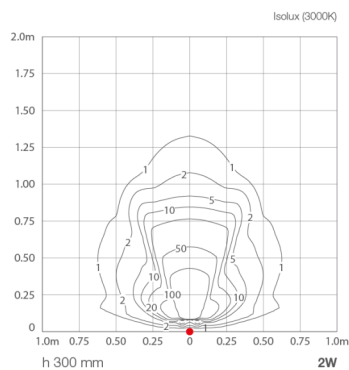

### LIGHTING CHARACTERISTICS

Number and type of LED	1 power LED
Average LED life	50 000h L90 B10 (Ta 25°C)
LED colour	2700K
CRI Colour Rendering Index	80
Binning	1/4 ANSI BIN
Optics	diffuse
Lumen output at source	145 lm (3000K, 500mA)
Delivered lumen output	32 lm (3000K, 500mA)

### MECHANICAL CHARACTERISTICS

Dimensions	70x60x40 mm
Weight	160 g
Finishes	satin
Mounting	with outer casing
Body material	body and cover in steel

## PHOTOMETRIC DATA