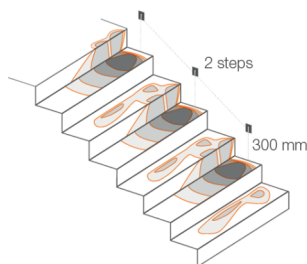

ACCESSORIES

Installation Accessories

WC0300

Outer casing for solid walls
Required outer casing not included

L&L Luce&Light SRL reserves the right to change the information contained in this document at any time without prior notice being given.