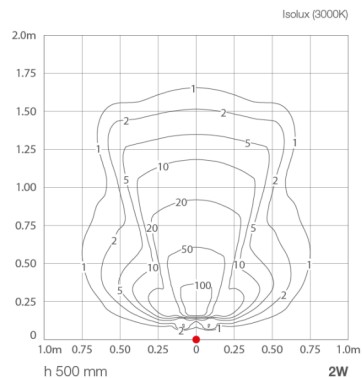

## DESCRIPTION

step light for indoor applications; recessed (solid walls); Power consumption: max 2W; Power supply: max 500mA; Lumen output at source: 145 lm (3000K, 500mA); Delivered lumen output: 32 lm (3000K, 500mA); 1 power LED, 1/4 ANSI BIN, 50 000h L90 B10 (Ta 25°C); LED colour: 2700K; Optics: diffuse; CRI Colour Rendering Index: 80; Body material: body and cover in steel; Finishes: satin; RAL finish on request; power supply unit not included; Wiring: series; terminal block; Control system: dimming via dimmable driver; Ingress protection: IP20; Casambi control using the Casambi app with dedicated electronics; Operating temperature: 0°C – +45°C; Photobiological safety: photobiological safety: risk group 1 according to EN 62471:2006; Appliance class: class III; Weight: 160 g; Dimensions: 70x60x40 mm; Energy efficiency class: F (light source) in accordance with EU 2019/2015; Accessories: WC0300 Outer casing for solid walls; tested and approved via E.O.L. (End Of Line) test with functioning test and check of electrical power consumption

### LIGHTING CHARACTERISTICS

Number and type of LED	1 power LED
Average LED life	50 000h L90 B10 (Ta 25°C)
LED colour	2700K
CRI Colour Rendering Index	80
Binning	1/4 ANSI BIN
Optics	diffuse
Lumen output at source	145 lm (3000K, 500mA)
Delivered lumen output	32 lm (3000K, 500mA)

### MECHANICAL CHARACTERISTICS

Dimensions	70x60x40 mm
Weight	160 g
Finishes	satin
Mounting	with outer casing
Body material	body and cover in steel

## PHOTOMETRIC DATA