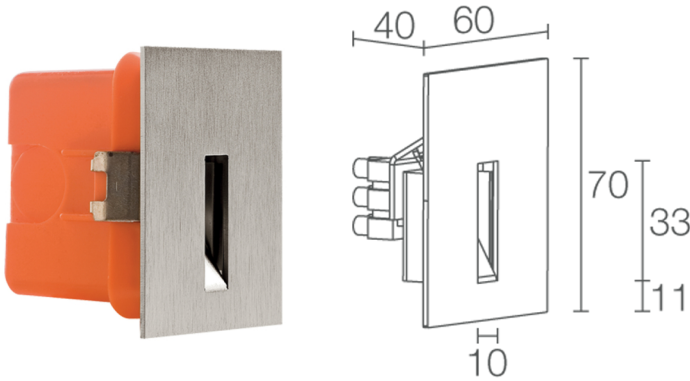

Made in Italy

- Line 1.0, code: FL12705DS
Step lights for indoor applications

26/06/2025 Rev. 08/2024

DESCRIPTION

step light for indoor applications; recessed (solid walls); Power consumption: max 2W; Power supply: max 500mA; Lumen output at source: 145 lm (3000K, 500mA); Delivered lumen output: 32 lm (3000K, 500mA); 1 power LED, 1/4 ANSI BIN, 50 000h L90 B10 (Ta 25°C); LED colour: 3000K; Optics: diffuse; CRI Colour Rendering Index: 80; Body material: body and cover in steel; Finishes: satin; RAL finish on request; power supply unit not included; Wiring: series; terminal block; Control system: dimming via dimmable driver; Ingress protection: IP20; Casambi control using the Casambi app with dedicated electronics; Operating temperature: 0°C – +45°C; Photobiological safety: photobiological safety: risk group 1 according to EN 62471:2006; Appliance class: class III; Weight: 160 g; Dimensions: 70x60x40 mm; Energy efficiency class: F (light source) in accordance with EU 2019/2015; Accessories: WC0300 Outer casing for solid walls; tested and approved via E.O.L. (End Of Line) test with functioning test and check of electrical power consumption

Status: Available

ELECTRICAL CHARACTERISTICS

Power consumption	max 2W
Power supply	max 500mA
Power supply unit	power supply unit not included
Control system	dimming via dimmable driver
Wiring	series

LIGHTING CHARACTERISTICS

MECHANICAL CHARACTERISTICS

Dimensions	70x60x40 mm
Weight	160 g
Finishes	satin
Mounting	with outer casing
Body material	body and cover in steel

GENERAL CHARACTERISTICS

Ingress protection	IP20
Operating temperature	0°C — +45°C
Energy efficiency class	F (light source) in accordance with EU 2019/2015
Appliance class	class III
Walkover	no
Drive-over	no
Power cables	terminal block
Photobiological safety	photobiological safety: risk group 1 according to EN 62471:2006
Notes	Casambi control using the Casambi app with dedicated electronics