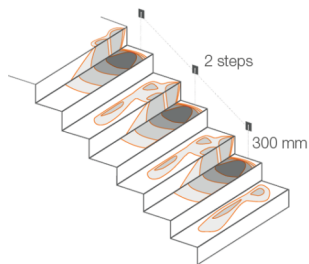

Made in Italy

- Line 1.0, code: FL12705DS
Step lights for indoor applications

26/06/2025 Rev. 08/2024

DESCRIPTION

step light for indoor applications; recessed (solid walls); Power consumption: max 2W; Power supply: max 500mA; Lumen output at source: 145 lm (3000K, 500mA); Delivered lumen output: 32 lm (3000K, 500mA); 1 power LED, 1/4 ANSI BIN, 50 000h L90 B10 (Ta 25°C); LED colour: 3000K; Optics: diffuse; CRI Colour Rendering Index: 80; Body material: body and cover in steel; Finishes: satin; RAL finish on request; power supply unit not included; Wiring: series; terminal block; Control system: dimming via dimmable driver; Ingress protection: IP20; Casambi control using the Casambi app with dedicated electronics; Operating temperature: 0°C – +45°C; Photobiological safety: photobiological safety: risk group 1 according to EN 62471:2006; Appliance class: class III; Weight: 160 g; Dimensions: 70x60x40 mm; Energy efficiency class: F (light source) in accordance with EU 2019/2015; Accessories: WC0300 Outer casing for solid walls; tested and approved via E.O.L. (End Of Line) test with functioning test and check of electrical power consumption

MECHANICAL CHARACTERISTICS

Dimensions	70x60x40 mm
Weight	160 g
Finishes	satin
Mounting	with outer casing
Body material	body and cover in steel

GENERAL CHARACTERISTICS

Ingress protection	IP20
Operating temperature	0°C — +45°C
Energy efficiency class	F (light source) in accordance with EU 2019/2015
Appliance class	class III
Walkover	no
Drive-over	no
Power cables	terminal block
Photobiological safety	photobiological safety: risk group 1 according to EN 62471:2006
Notes	Casambi control using the Casambi app with dedicated electronics

PHOTOMETRIC DATA

ACCESSORIES

Installation Accessories

WC0300

Outer casing for solid walls
Required outer casing not included

L&L Luce&Light SRL reserves the right to change the information contained in this document at any time without prior notice being given.