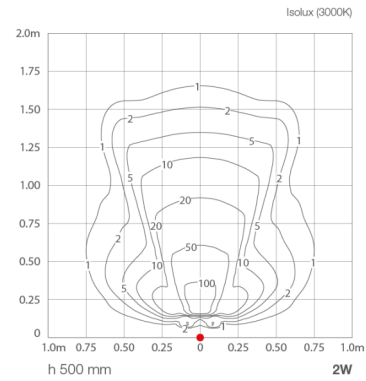

PHOTOMETRIC DATA