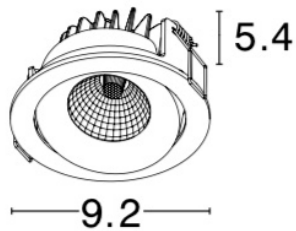

COMPATIBLE WITH

— On/Off Driver: N/A

— Triac Driver: N/A

— Dali Driver: N/A

GENERAL INFORMATION

Product Code	8000502
Product Category	Accessories
Product Family	Lazio
Mounting Location	N/A
Application Environment	Indoor

DIMENSION & WEIGHT

LxWxH (cm)	D: 9,2 H: 5,4
Cut out (cm)	8.2
Weight (Kgr)	0.117

MATERIAL & COLOR

Product Color	White
Body Material	Aluminium
Cover Material	N/A

APPLICATION & MOUNTING

Ambient Working Temp.	45 C
Type of Protection	IP44
Protection Class IK	N/A
Dimmable	N/A
Type of Dimming (Optional)	N/A
Mounting type	N/A
Mounting Depth (cm)	N/A
Led Module Replaceable	N/A
Light Source	N/A
Adjustable	Yes

NOVA LUCE S.A

Schimatari Viotias
32009, Greece

+30 22620 58 121
+30 22620 56 743

info@novaluce.com
www.novaluce.com