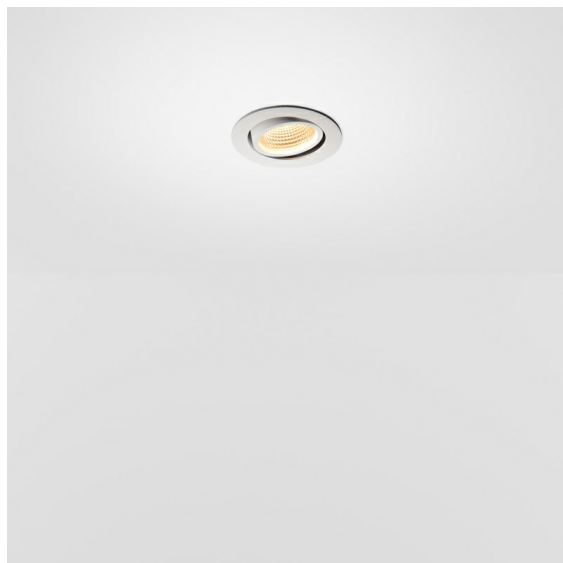

Date
Customer
Project
Type

K 77 Recessed Adjustable 77 lx LED 2700K Flood DE White Structure

Specifications

Material	14050209
Light Source Type	LED
LED Type	BRIDGELUX V8G8
LED technology	LED COB
CRI	Min. 90
Colour Temperature	2700K
Lifetime	L90B10 @50,000 Hours
Lamp Included	Yes
Number of Light Sources	1
CIE flux code	93 98 99 100 92
Binning (SDCM)	2
Light Direction	Down
Optic	Reflector
Measured beam angle (°)	32.2
Input Voltage	Constant Current Driver Required
Electrical Class	III
IP Rating	20
Glow wire rating (°C)	960
Indoor/Outdoor	Indoor
Application	Ceiling, Wall
Mounting	Recessed
Cut-out size (mm)	ø70
Mounting depth (mm)	60.0
Adjustability	H 360° V -30°/+30°
Distance to Lighted Object (m)	0,1
Primary Colour & Primary Finish	White, Structure
Gross weight (g)	208.0
Drive current (mA)	350 500
Min. forward voltage (Vf)	13,2 13,7
Max. forward voltage (Vf)	15,0 15,4
Connected load (W)	5,0 7,2
Luminous flux per lamp (lm)	510 686
Efficacy (lm/W)	102 95
Glare rating	21 22

Every project needs a spotlight for general lighting. K is our suggestion for those who like to keep things simple yet flexible. K comes in two sizes, 80 and 89 mm, with a flat or sloping edge, in aluminium, or with a white or black structure. Available with halogen and LED. Choose the directional model for a greater interplay of light and more versatility.