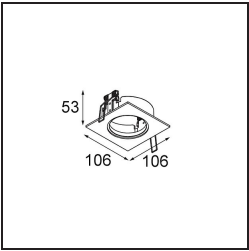

Date
Customer
Project
Type

K 77 Recessed Adjustable 77 lx LED 2700K Flood DE White Structure

Specifications

Material	14050209
Light Source Type	LED
LED Type	BRIDGELUX V8G8
LED technology	LED COB
CRI	Min. 90
Colour Temperature	2700K
Lifetime	L90B10 @50,000 Hours
Lamp Included	Yes
Number of Light Sources	1
CIE flux code	93 98 99 100 92
Binning (SDCM)	2
Light Direction	Down
Optic	Reflector
Measured beam angle (°)	32.2
Input Voltage	Constant Current Driver Required
Electrical Class	III
IP Rating	20
Glow wire rating (°C)	960
Indoor/Outdoor	Indoor
Application	Ceiling, Wall
Mounting	Recessed
Cut-out size (mm)	ø70
Mounting depth (mm)	60.0
Adjustability	H 360° V -30°/+30°
Distance to Lighted Object (m)	0,1
Primary Colour & Primary Finish	White, Structure
Gross weight (g)	208.0
Drive current (mA)	350 500
Min. forward voltage (Vf)	13,2 13,7
Max. forward voltage (Vf)	15,0 15,4
Connected load (W)	5,0 7,2
Luminous flux per lamp (lm)	510 686
Efficacy (lm/W)	102 95
Glare rating	21 22

Every project needs a spotlight for general lighting. K is our suggestion for those who like to keep things simple yet flexible. K comes in two sizes, 80 and 89 mm, with a flat or sloping edge, in aluminium, or with a white or black structure. Available with halogen and LED. Choose the directional model for a greater interplay of light and more versatility.

TM30 & CRI diagram

Light distribution & beam diagram

Decorative Accessories

- 14052009** K-Set 77 1x White Structure
- 14052032** K-Set 77 1x Black Structure

- 14052109** K-Set 77 2x White Structure
- 14052132** K-Set 77 2x Black Structure