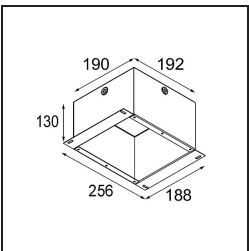

Installation Accessories

- **10889830** Installation Housing 192x190x130