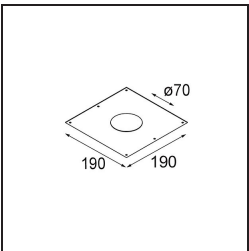

- **12290130** Plaster Kit 190X190 - 70 1x

Choose a required accessory