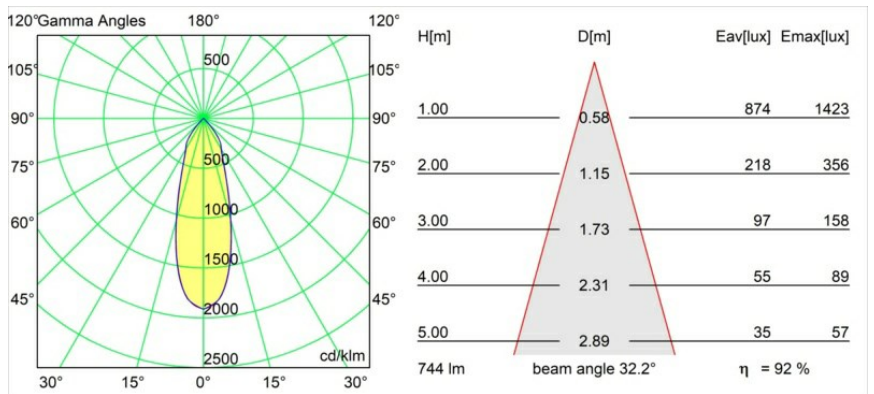

Light distribution & beam diagram