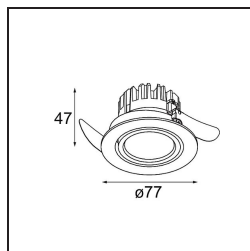

Date
Customer
Project
Type

K 77 Recessed Adjustable 77 lx LED 2700K Flood DE White Structure

Specifications

Material	14050209
Light Source Type	LED
LED Type	BRIDGELUX V8G8
LED technology	LED COB
CRI	Min. 90
Colour Temperature	2700K
Lifetime	L90B10 @50,000 Hours
Lamp Included	Yes
Number of Light Sources	1
CIE flux code	93 98 99 100 92
Binning (SDCM)	2
Light Direction	Down
Optic	Reflector
Measured beam angle (°)	32.2
Input Voltage	Constant Current Driver Required
Electrical Class	III
IP Rating	20
Glow wire rating (°C)	960
Indoor/Outdoor	Indoor
Application	Ceiling, Wall
Mounting	Recessed
Cut-out size (mm)	ø70
Mounting depth (mm)	60.0
Adjustability	H 360° V -30°/+30°
Distance to Lighted Object (m)	0,1
Primary Colour & Primary Finish	White, Structure
Gross weight (g)	208.0
Drive current (mA)	350 500
Min. forward voltage (Vf)	13,2 13,7
Max. forward voltage (Vf)	15,0 15,4
Connected load (W)	5,0 7,2
Luminous flux per lamp (lm)	510 686
Efficacy (lm/W)	102 95
Glare rating	21 22

Every project needs a spotlight for general lighting. K is our suggestion for those who like to keep things simple yet flexible. K comes in two sizes, 80 and 89 mm, with a flat or sloping edge, in aluminium, or with a white or black structure. Available with halogen and LED. Choose the directional model for a greater interplay of light and more versatility.

TM30 & CRI diagram

Light distribution & beam diagram

Decorative Accessories

- 14052009** K-Set 77 1x White Structure
- 14052032** K-Set 77 1x Black Structure

- 14052109** K-Set 77 2x White Structure
- 14052132** K-Set 77 2x Black Structure