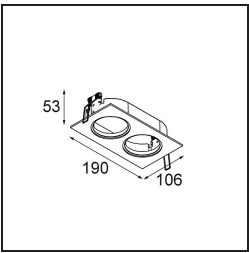

Date
Customer
Project
Type

K 77 Recessed Adjustable 77 lx LED 2700K Flood DE White Structure

Specifications

Material	14050209
Light Source Type	LED
LED Type	BRIDGELUX V8G8
LED technology	LED COB
CRI	Min. 90
Colour Temperature	2700K
Lifetime	L90B10 @50,000 Hours
Lamp Included	Yes
Number of Light Sources	1
CIE flux code	93 98 99 100 92
Binning (SDCM)	2
Light Direction	Down
Optic	Reflector
Measured beam angle (°)	32.2
Input Voltage	Constant Current Driver Required
Electrical Class	III
IP Rating	20
Glow wire rating (°C)	960
Indoor/Outdoor	Indoor
Application	Ceiling, Wall
Mounting	Recessed
Cut-out size (mm)	ø70
Mounting depth (mm)	60.0
Adjustability	H 360° V -30°/+30°
Distance to Lighted Object (m)	0,1
Primary Colour & Primary Finish	White, Structure
Gross weight (g)	208.0
Drive current (mA)	350 500
Min. forward voltage (Vf)	13,2 13,7
Max. forward voltage (Vf)	15,0 15,4
Connected load (W)	5,0 7,2
Luminous flux per lamp (lm)	510 686
Efficacy (lm/W)	102 95
Glare rating	21 22

Every project needs a spotlight for general lighting. K is our suggestion for those who like to keep things simple yet flexible. K comes in two sizes, 80 and 89 mm, with a flat or sloping edge, in aluminium, or with a white or black structure. Available with halogen and LED. Choose the directional model for a greater interplay of light and more versatility.

TM30 & CRI diagram

Light distribution & beam diagram

Decorative Accessories

- 14052009** K-Set 77 1x White Structure
- 14052032** K-Set 77 1x Black Structure

- 14052109** K-Set 77 2x White Structure
- 14052132** K-Set 77 2x Black Structure