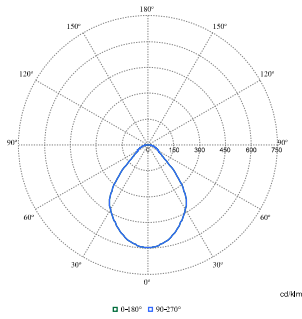

Product Data

Order product name	DN142B 20S/830 PSU-E WR
Full product name	DN142B 20S/830 PSU-E WR
Full product code	872016950297099
Order code	911401551832
Material Nr. (12NC)	911401551832
Numerator - Quantity Per Pack	1
EAN/UPC - Product/Case	8720169502970
Numerator - Packs per outer box	6
EAN/UPC - Case	8720169503298

CoreLine Downlight gen5

Dimensional drawing

Photometric data

Polar Normal (separate) - null - 911401551832