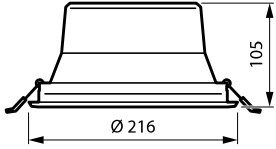

CoreLine Downlight gen5

Dimensional drawing