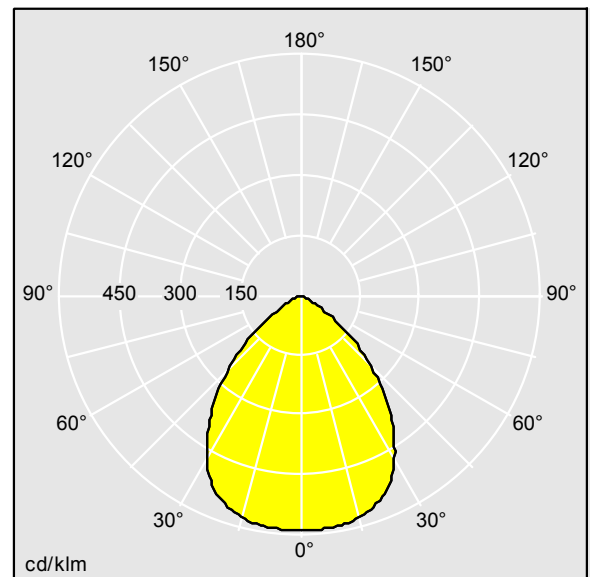

Chalice

THORN

96629021 CHAL 200 LED3000-830 HF RSB

Chalice

A recessed LED downlight. Remote fixed output control gear. IP54 (IP20 from above), Class II electrical. Body: aluminium, painted white (RAL 9016). Reflector: satinbrite. Suitable for mounting in ceiling thicknesses of 1-40mm in a Ø200mm cut-out. Complete with 3000K LED.

Dimensions: Ø220 x 94 mm
Luminaire input power: 27.5 W
Luminaire luminous flux: 2970 lm
Luminaire efficacy: 108 lm/W
Weight: 0.91 kg

TLG_CHLC_F_PDB.jpg

TLG_CHLC_M_200TEC.wmf

TLG_SP_0042146.ltd

Lamp position: STD - standard
Light Source: LED
Luminaire luminous flux*: 2970 lm
Luminaire efficacy*: 108 lm/W
Lamp efficacy: 108 lm/W
Colour Rendering Index min.: 80
Correlated colour temperature*: 3000 Kelvin