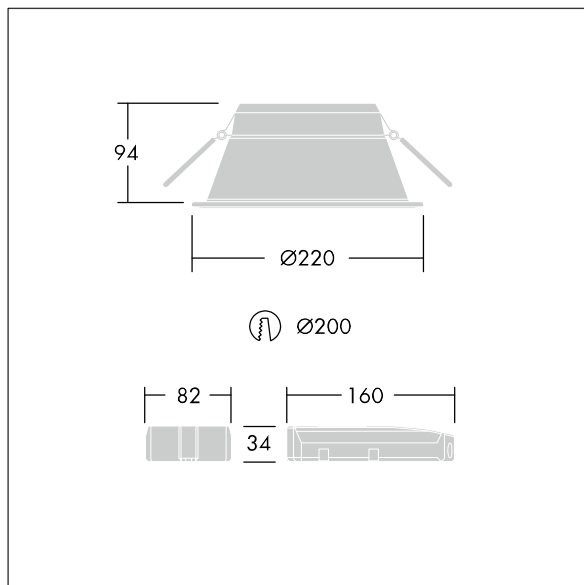

Chalice

THORN

96629021 CHAL 200 LED3000-830 HF RSB

Chalice

A recessed LED downlight. Remote fixed output control gear. IP54 (IP20 from above), Class II electrical. Body: aluminium, painted white (RAL 9016). Reflector: satinbrite. Suitable for mounting in ceiling thicknesses of 1-40mm in a Ø200mm cut-out. Complete with 3000K LED.

Dimensions: Ø220 x 94 mm
Luminaire input power: 27.5 W
Luminaire luminous flux: 2970 lm
Luminaire efficacy: 108 lm/W
Weight: 0.91 kg

TLG_CHLC_F_PDB.jpg

TLG_CHLC_M_200TEC.wmf

TLG_SP_0042146.ltd

Lamp position: STD - standard
Light Source: LED
Luminaire luminous flux*: 2970 lm
Luminaire efficacy*: 108 lm/W
Lamp efficacy: 108 lm/W
Colour Rendering Index min.: 80
Correlated colour temperature*: 3000 Kelvin