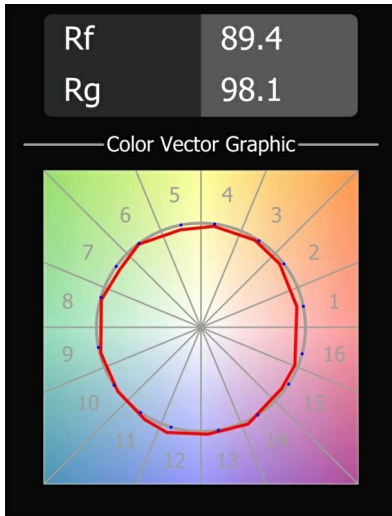

Date \_\_\_\_\_  
Customer \_\_\_\_\_  
Project \_\_\_\_\_  
Type \_\_\_\_\_

*SLD50 LEDline 6x LED 4000K Wide Flood Non-Dim DI + Lens 50*

**Specifications**

Material	93564206
Light Source Type	LED
LED Type	FORTIMO LEDLINE CREE PRO9 J-SERIES
LED technology	LED PCB
CRI	Min. 90
Colour Temperature	4000K
Lifetime	L80B10 @50,000 Hours
Lamp Included	Yes
Number of Light Sources	6
Binning (SDCM)	3
Light Direction	Down
Input Voltage	230V
Electrical Class	I
IP Rating	20
Dimming Protocol	Non-Dim
Indoor/Outdoor	Indoor
Distance to Lighted Object (m)	0,1
Gross weight (g)	0.001

**TM30 & CRI diagram**

Diagrams