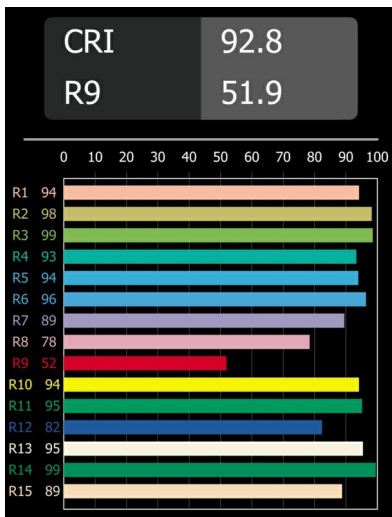

Date \_\_\_\_\_  
Customer \_\_\_\_\_  
Project \_\_\_\_\_  
Type \_\_\_\_\_

*SLD50 LEDline 6x LED 4000K Wide Flood Non-Dim DI + Lens 50*

**Specifications**

Material	93564206
Light Source Type	LED
LED Type	FORTIMO LEDLINE CREE PRO9 J-SERIES
LED technology	LED PCB
CRI	Min. 90
Colour Temperature	4000K
Lifetime	L80B10 @50,000 Hours
Lamp Included	Yes
Number of Light Sources	6
Binning (SDCM)	3
Light Direction	Down
Input Voltage	230V
Electrical Class	I
IP Rating	20
Dimming Protocol	Non-Dim
Indoor/Outdoor	Indoor
Distance to Lighted Object (m)	0,1
Gross weight (g)	0.001

**TM30 & CRI diagram**

Diagrams