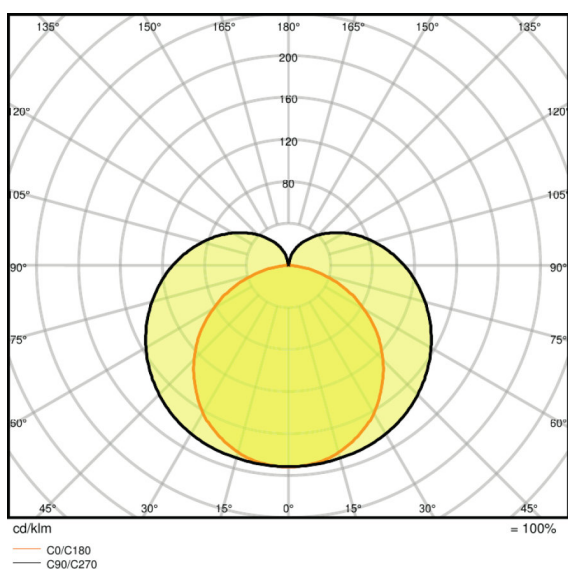

Ball shot safe	No

Certificates & standards

Protection class IK (shock resistance)	IK03
Glow Wire Test according to IEC 60695-2-12	850 °C
Photobiological safety group EN62778	RG0
Protection class	II
Type of protection	IP20
Standards	CE/CB/TÜV SÜD/EAC

Light Distribution

LDC typ polar

EQUIPMENT / ACCESSORIES

- Equipped with power plug, cable connector and line adapter for connecting further luminaires
- Mounting material for wall and ceiling installations included

LOGISTICAL DATA

Product code	Packaging unit (Pieces/Unit)	Dimensions (length x width x height)	Gross weight	Volume
4058075106352	Folding carton box 1	1680 mm x 40 mm x 30 mm	741.00 g	2.02 dm³