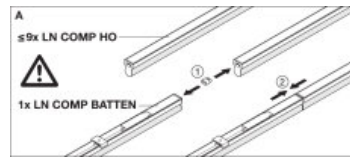

REFERENCES / LINKS

For Guarantee see

▶ www.ledvance.com/guarantee

DISCLAIMER

Subject to change without notice. Errors and omission excepted. Always make sure to use the most recent release.