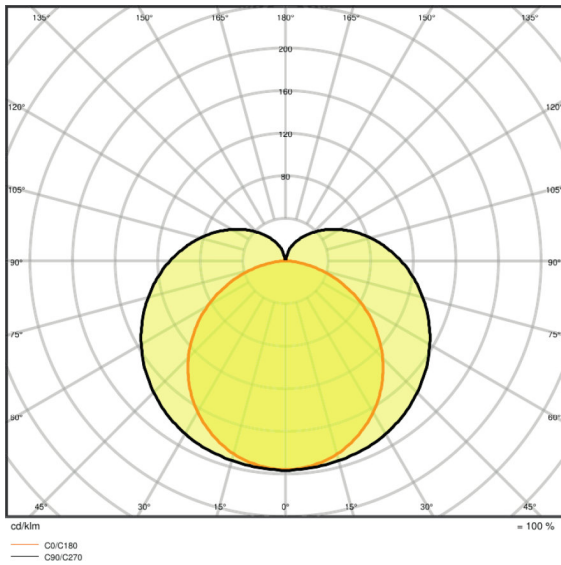

Light Distribution

LDC typ polar

EQUIPMENT / ACCESSORIES

- Line connector and installation material included

LOGISTICAL DATA

Product code	Packaging unit (Pieces/Unit)	Dimensions (length x width x height)	Gross weight	Volume
4058075099739	Folding carton box 1	29 mm x 1180 mm x 42 mm	295.00 g	1.44 dm³
4058075099746	Shipping carton box 25	1218 mm x 242 mm x 175 mm	8630.00 g	51.58 dm³

The mentioned product code describes the smallest quantity unit which can be ordered. One shipping unit can contain one or more single products. When placing an order, for the quantity please enter single or multiples of a shipping unit.

ADDITIONAL CATALOG INFORMATION