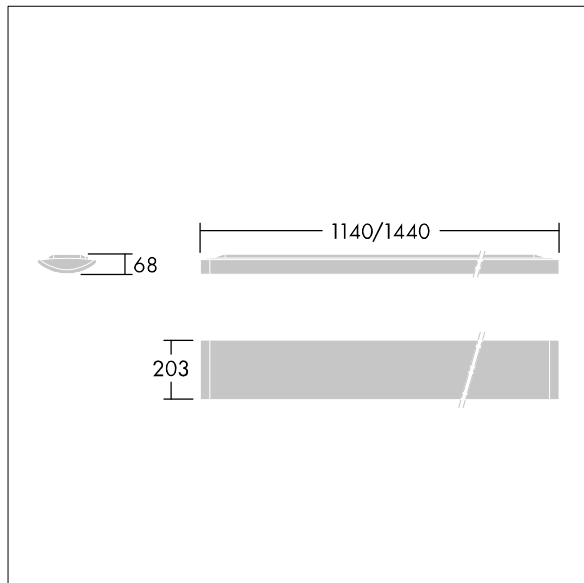

IQ Wave SP

THORN

96628942 IQ SURF S LED4250-830 HFIX

LED	40W IQSU_4250_S_3K	T _{p(a)}	IP40	IK05	⊕	CE	⚡	650°C	T _a -20 +25	
-----	--------------------	-------------------	------	------	---	----	---	-------	---------------------------	--

IQ Wave SP

A lightweight, surface mounted, LED luminaire with MV Tech optic. Electronic, DALI dimmable control gear. Class I electrical, IP40, IK05. Body, diffuser, frame and endcaps: polycarbonate (Tpa) finished in white (close to RAL9016). Gear tray: pre-coated white steel. Complete with 3000K LED

Dimensions: 1140 x 210 x 70 mm
Total power: 40 W
Luminaire luminous flux: 4000 lm
Luminaire efficacy: 100 lm/W
weight: 4.1 kg

TLG_IQSU_F_SUP_PDB.jpg

TLG_IQSU_M_SUR.wmf

TLG_SP_0043156.ltd

Lamp position: STD - standard
Light Source: LED
Luminaire luminous flux*: 4000 lm
Luminaire efficacy*: 100 lm/W
Lamp efficacy: 100 lm/W
Colour Rendering Index min.: 80
Correlated colour temperature*: 3000 Kelvin