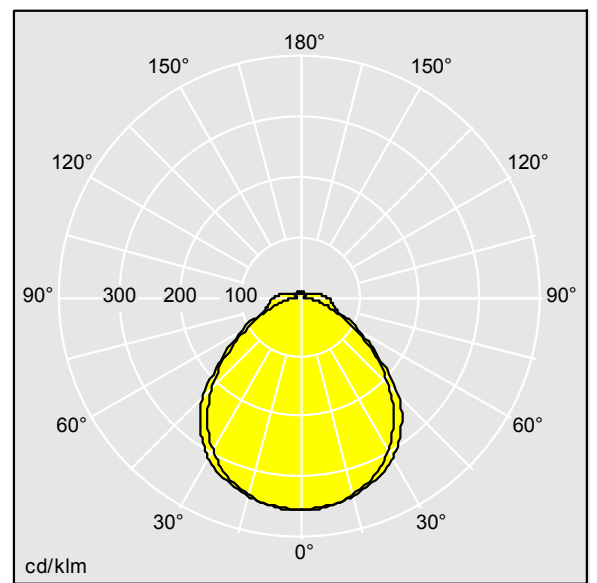

IQ Wave SP

THORN

96628942 IQ SURF S LED4250-830 HFIX

LED	40W IQSU_4250_S_3K	T _{p(a)}	IP40	IK05	⊕	CE	⚡	650°C	T _a -20 +25	
-----	--------------------	-------------------	------	------	---	----	---	-------	---------------------------	--

IQ Wave SP

A lightweight, surface mounted, LED luminaire with MV Tech optic. Electronic, DALI dimmable control gear. Class I electrical, IP40, IK05. Body, diffuser, frame and endcaps: polycarbonate (Tpa) finished in white (close to RAL9016). Gear tray: pre-coated white steel. Complete with 3000K LED

Dimensions: 1140 x 210 x 70 mm
Total power: 40 W
Luminaire luminous flux: 4000 lm
Luminaire efficacy: 100 lm/W
weight: 4.1 kg

TLG_IQSU_F_SUP_PDB.jpg

TLG_IQSU_M_SUR.wmf

TLG_SP_0043156.ltd

Lamp position: STD - standard
Light Source: LED
Luminaire luminous flux*: 4000 lm
Luminaire efficacy*: 100 lm/W
Lamp efficacy: 100 lm/W
Colour Rendering Index min.: 80
Correlated colour temperature*: 3000 Kelvin